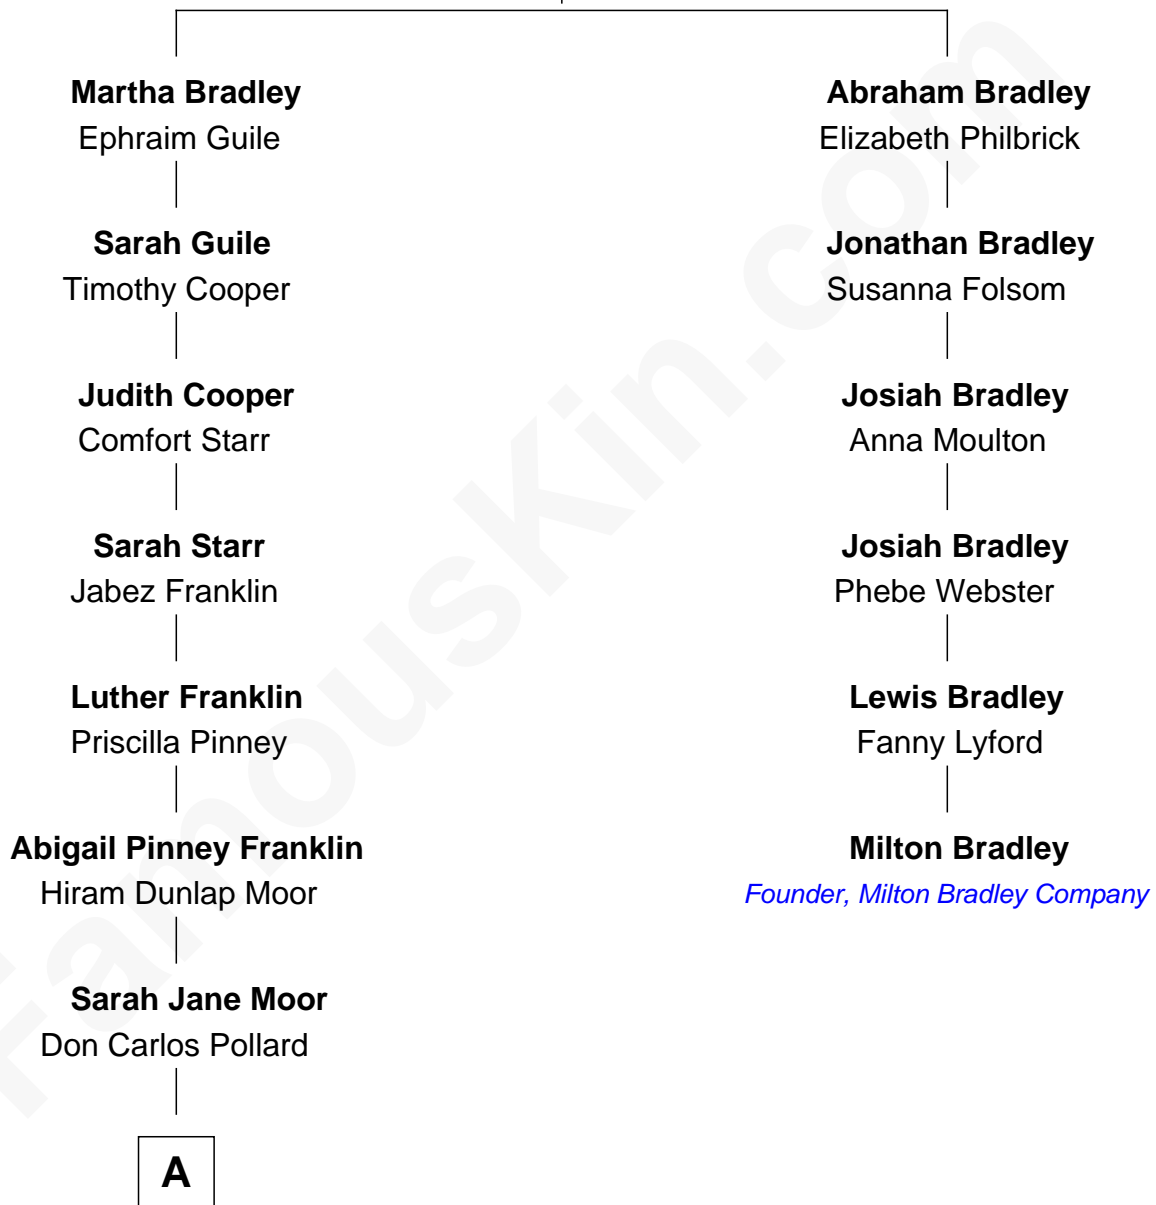

FamousKin.com Relationship Chart of

Orson Bean

TV Actor

5th cousin 4 times removed of

Milton Bradley

Founder, Milton Bradley Company

Daniel Bradley

Mary Williams

A

—
Dallas Frank Pollard
Katharine Putnam Ainsworth

—
Marion Ainsworth Pollard
George Frederick Burrows

—
Orson Bean
TV Actor

FamousKin.com