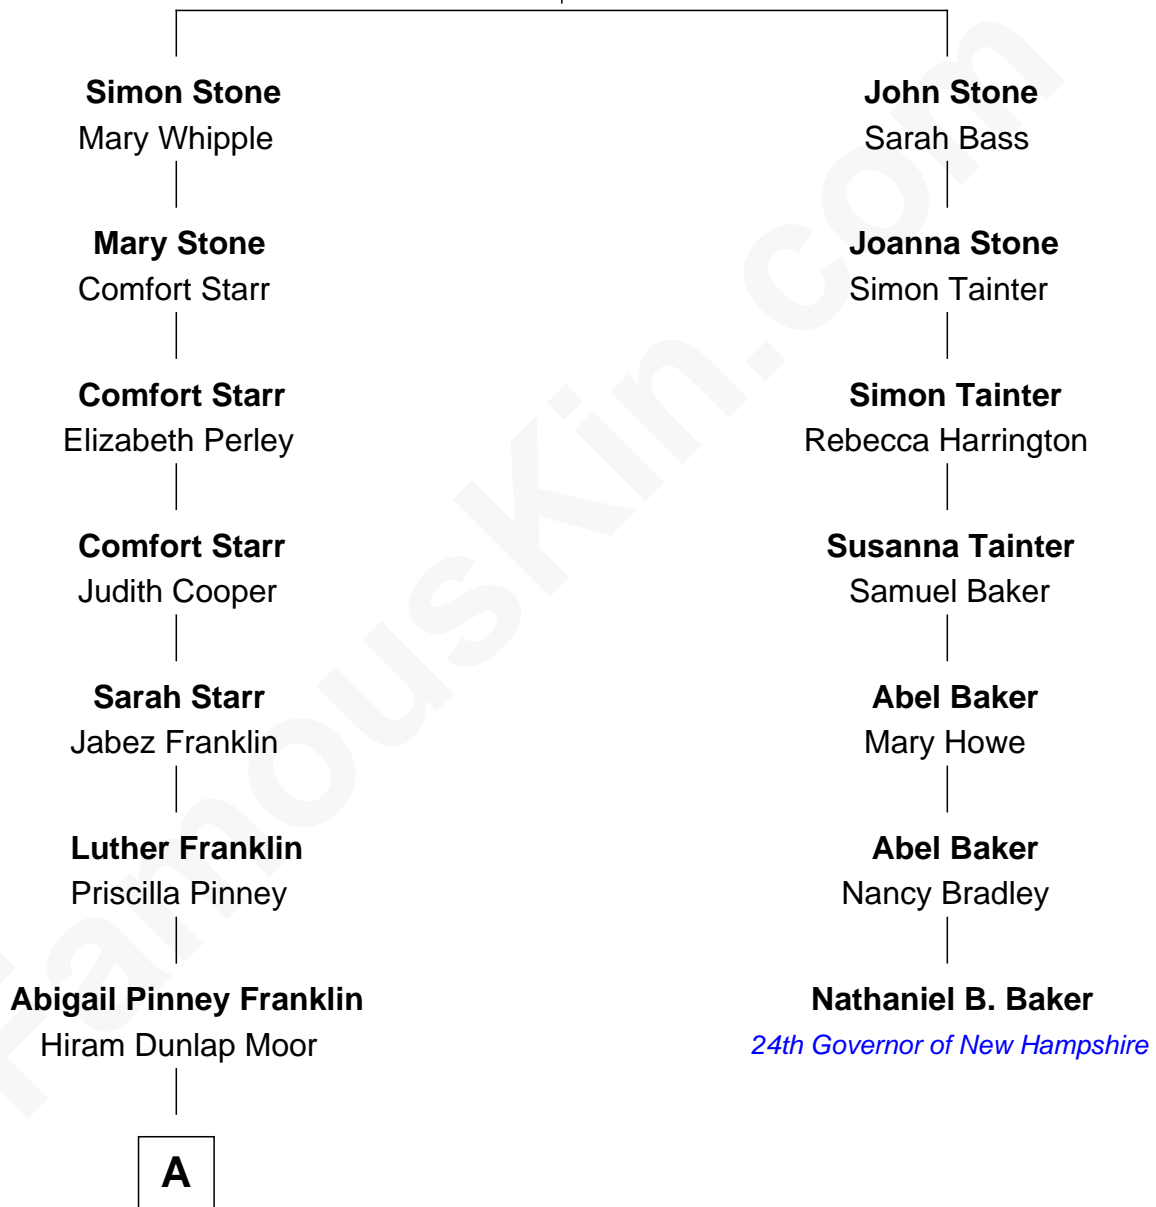

# FamousKin.com Relationship Chart of

**Orson Bean**

*TV Actor*

6th cousin 4 times removed of

**Nathaniel B. Baker**

*24th Governor of New Hampshire*

**Simon Stone**

Joane Clark

**A**

—  
**Sarah Jane Moor**  
Don Carlos Pollard

—  
**Dallas Frank Pollard**  
Katharine Putnam Ainsworth

—  
**Marion Ainsworth Pollard**  
George Frederick Burrows

—  
**Orson Bean**  
*TV Actor*

FamousKin.com