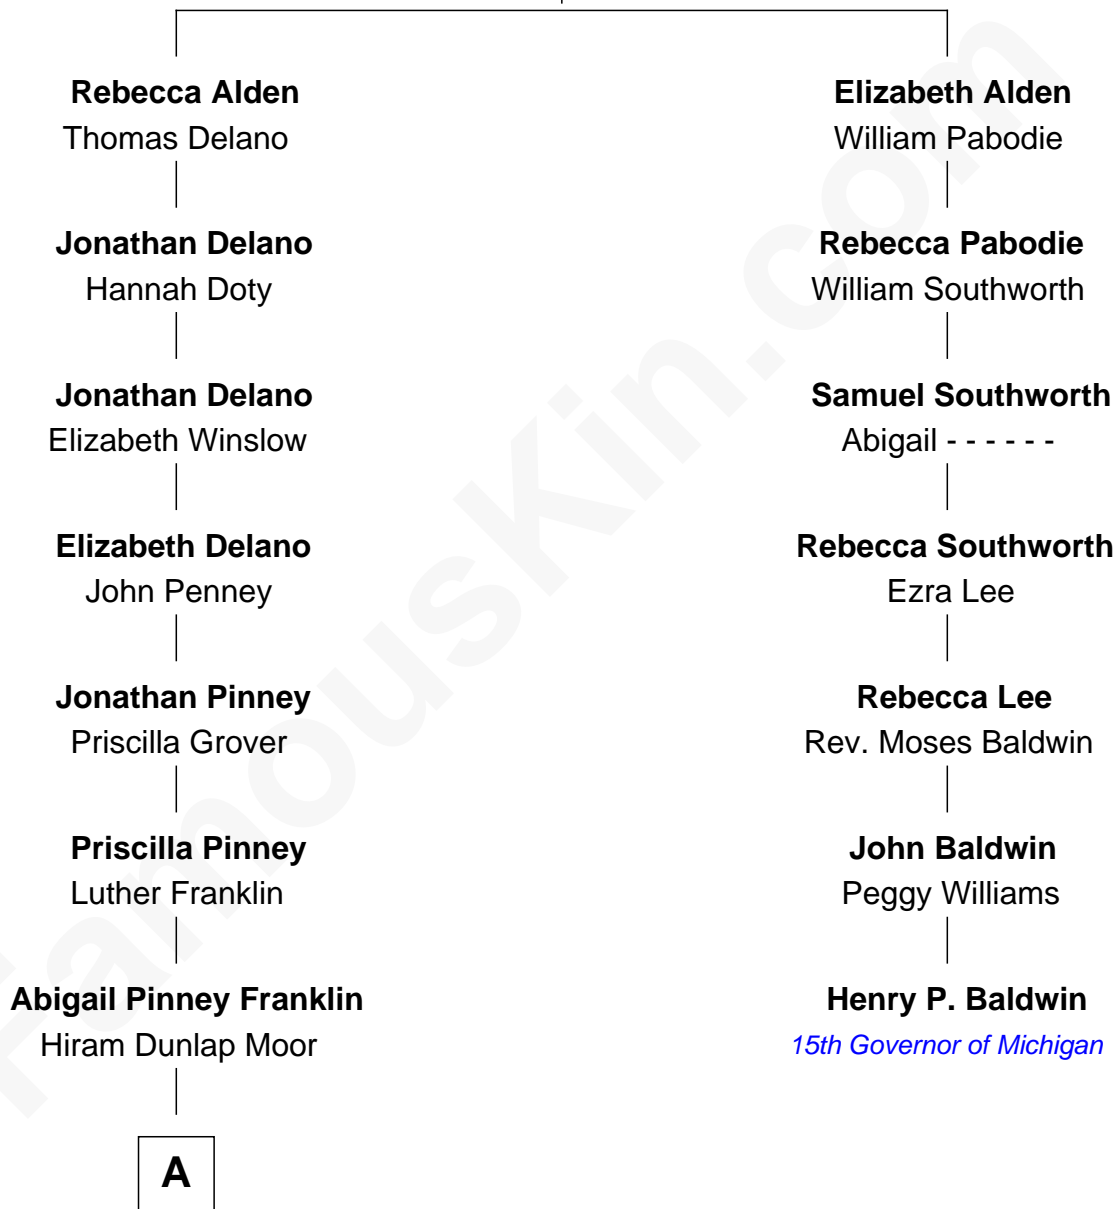

FamousKin.com Relationship Chart of

Orson Bean

TV Actor

6th cousin 4 times removed of

Henry P. Baldwin

15th Governor of Michigan

John Alden
Priscilla Mullins

A

—
Sarah Jane Moor

Don Carlos Pollard

—
Dallas Frank Pollard

Katharine Putnam Ainsworth

—
Marion Ainsworth Pollard

George Frederick Burrows

—
Orson Bean

TV Actor