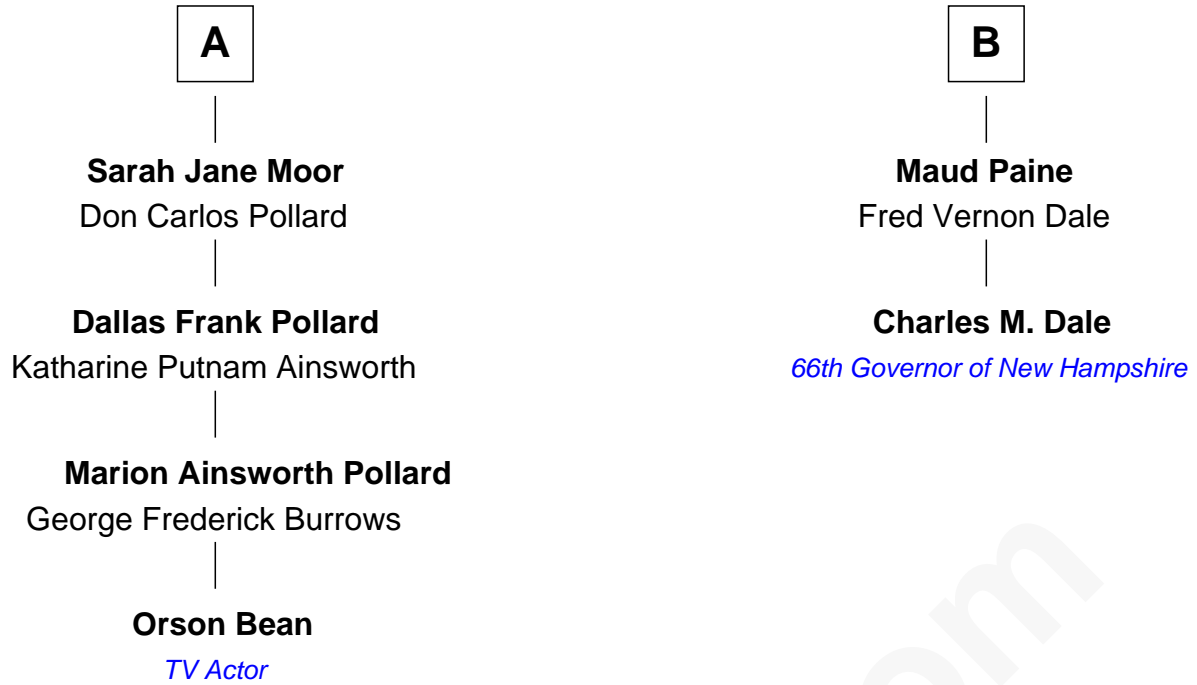

FamousKin.com Relationship Chart of

Orson Bean

TV Actor

8th cousin 2 times removed of

Charles M. Dale

66th Governor of New Hampshire

John Alden
Priscilla Mullins

FamousKin.com