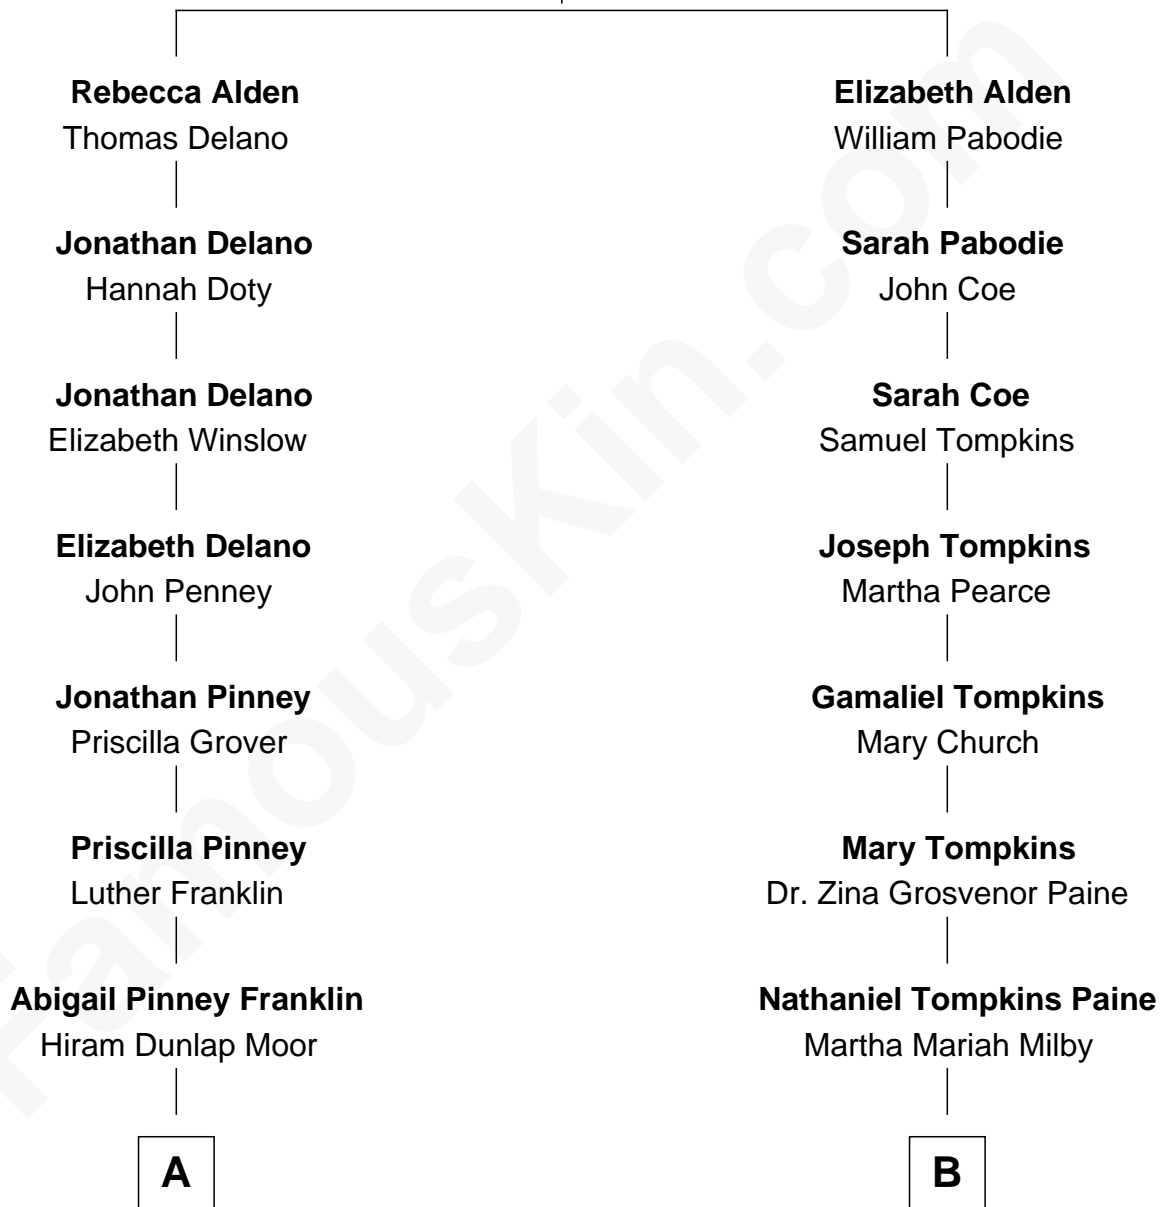

FamousKin.com Relationship Chart of

Orson Bean

TV Actor

8th cousin 2 times removed of

Charles M. Dale

66th Governor of New Hampshire

John Alden
Priscilla Mullins

FamousKin.com