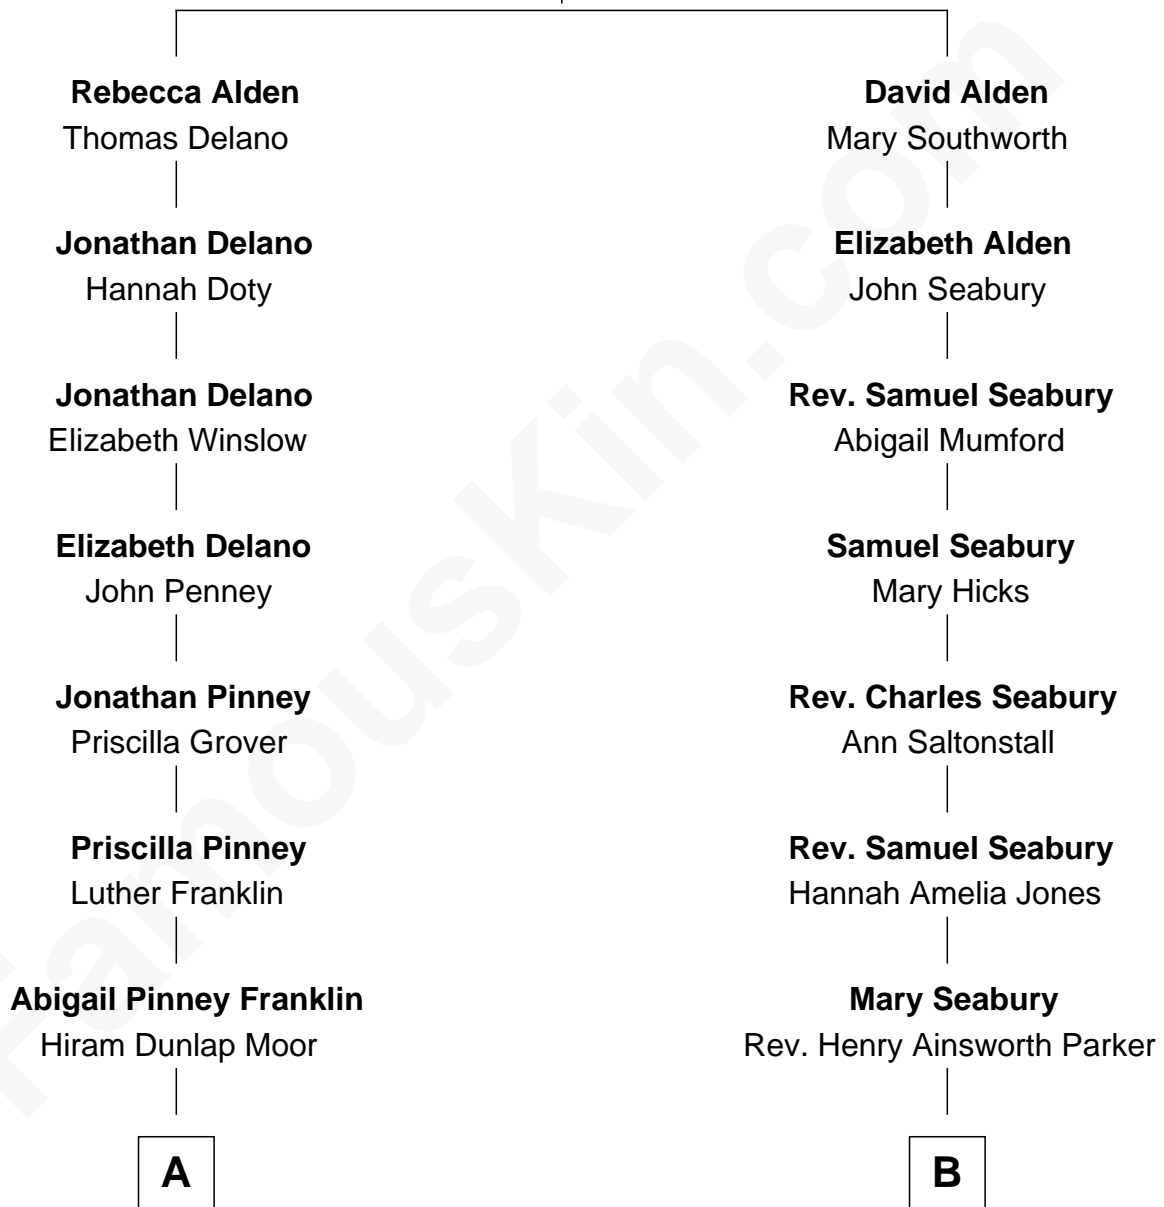

FamousKin.com Relationship Chart of

Orson Bean

TV Actor

9th cousin 1 time removed of

Parker Stevenson

TV and Movie Actor

John Alden
Priscilla Mullins

FamousKin.com