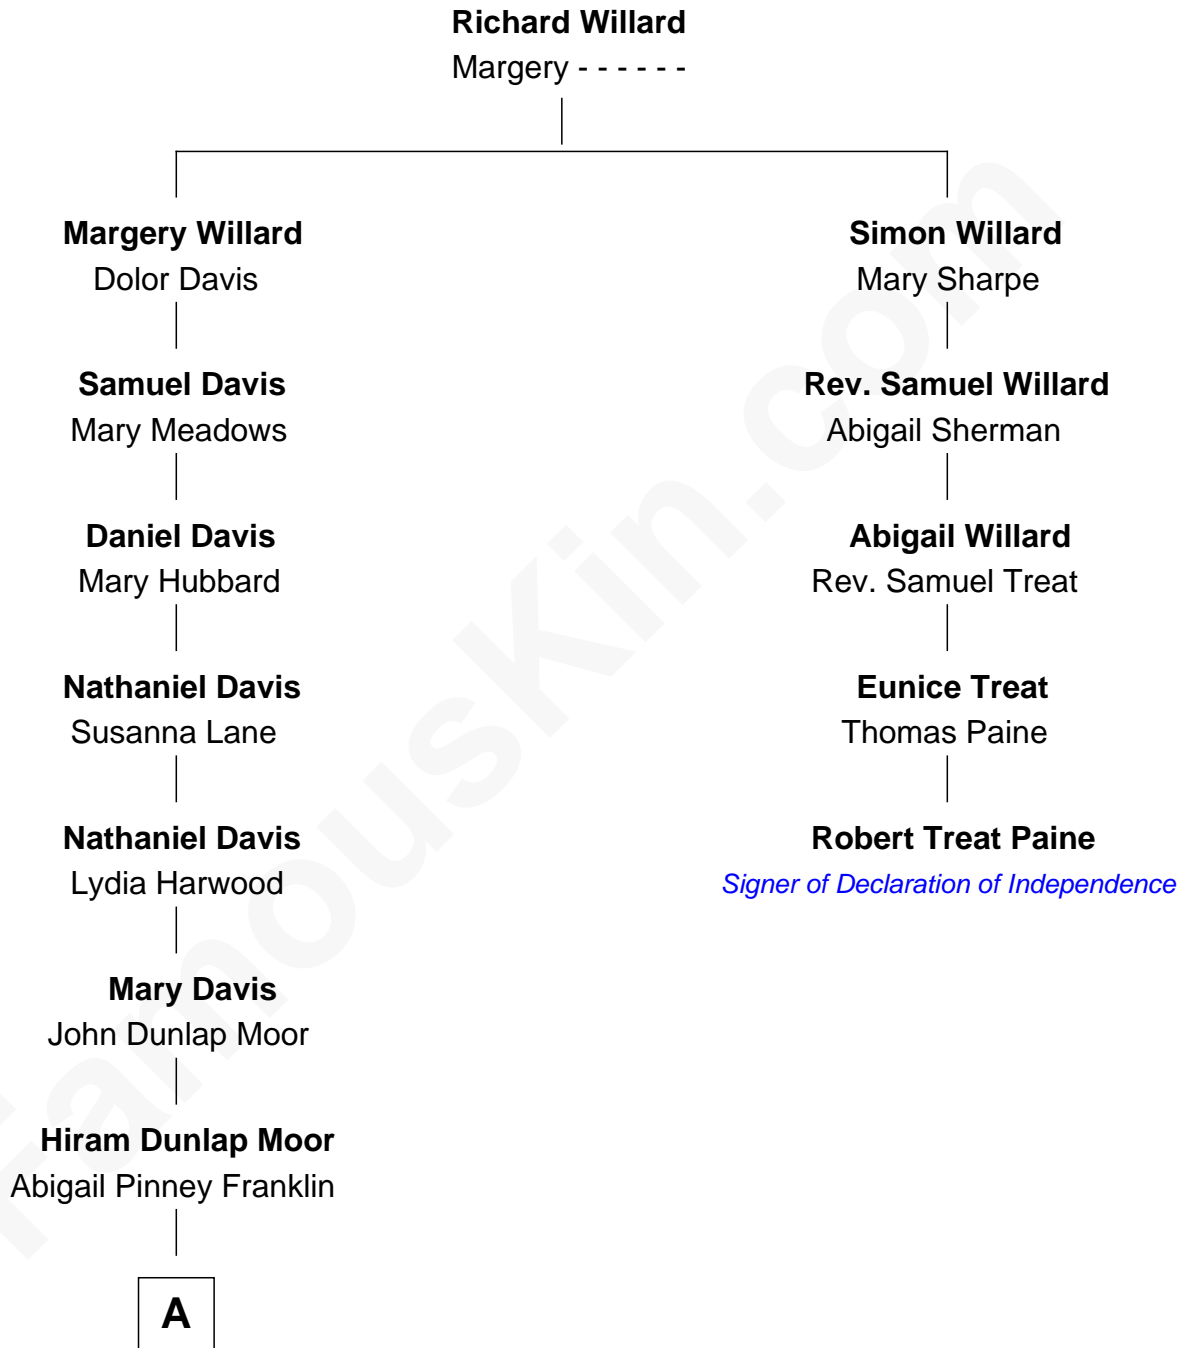

FamousKin.com
Relationship Chart of
Orson Bean
TV Actor

4th cousin 6 times removed of

Robert Treat Paine
Signer of the Declaration of Independence

A

—
Sarah Jane Moor
Don Carlos Pollard

—
Dallas Frank Pollard
Katharine Putnam Ainsworth

—
Marion Ainsworth Pollard
George Frederick Burrows

—
Orson Bean
TV Actor

FamousKin.com