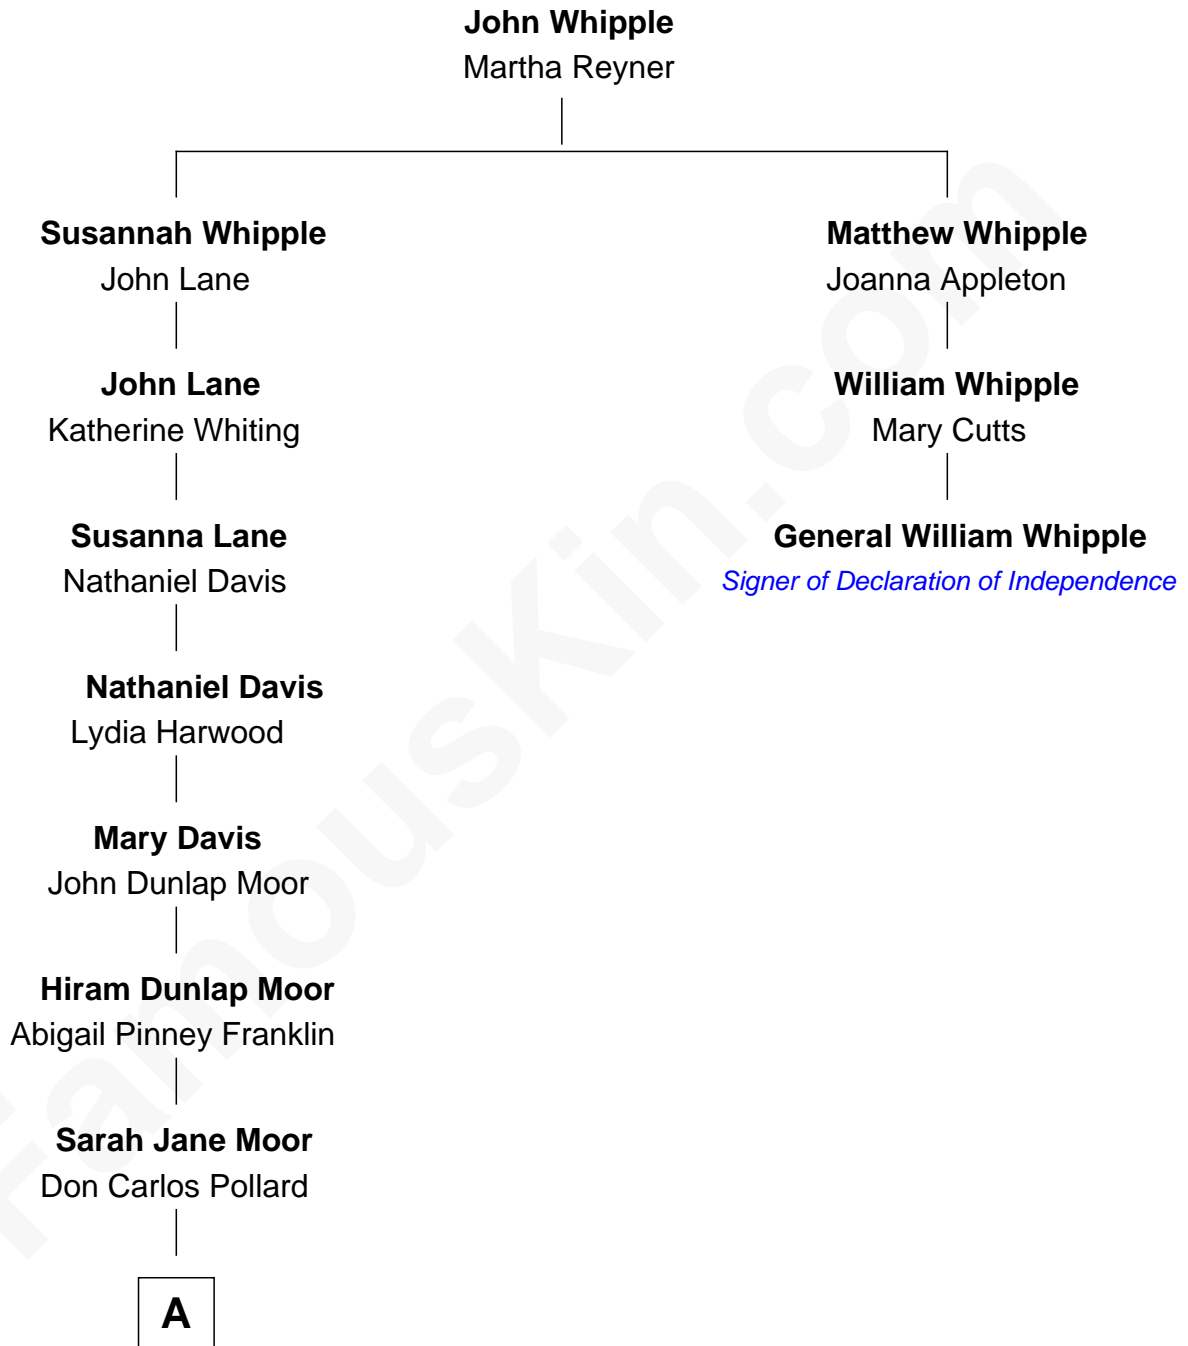

FamousKin.com Relationship Chart of

Orson Bean

TV Actor

2nd cousin 7 times removed of

General William Whipple

Signer of the Declaration of Independence

A

—
Dallas Frank Pollard
Katharine Putnam Ainsworth

—
Marion Ainsworth Pollard
George Frederick Burrows

—
Orson Bean
TV Actor

FamousKin.com