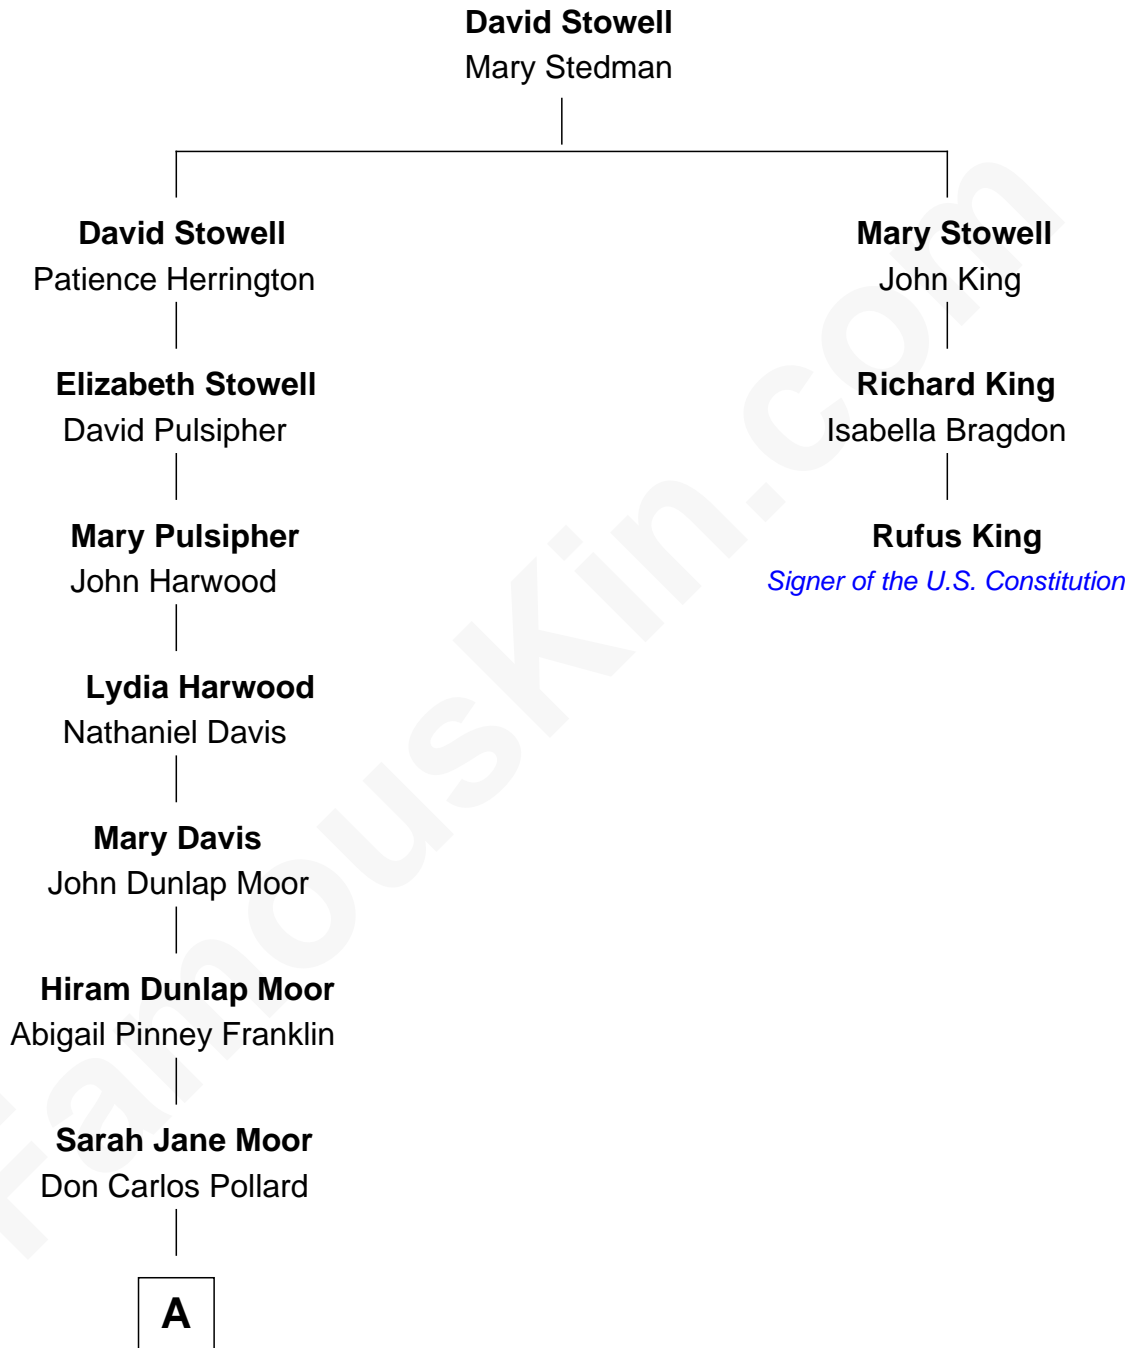

FamousKin.com Relationship Chart of

Orson Bean

TV Actor

2nd cousin 7 times removed of

Rufus King

Signer of the U.S. Constitution

A

Dallas Frank Pollard
Katharine Putnam Ainsworth

Marion Ainsworth Pollard
George Frederick Burrows

Orson Bean
TV Actor

FamousKin.com