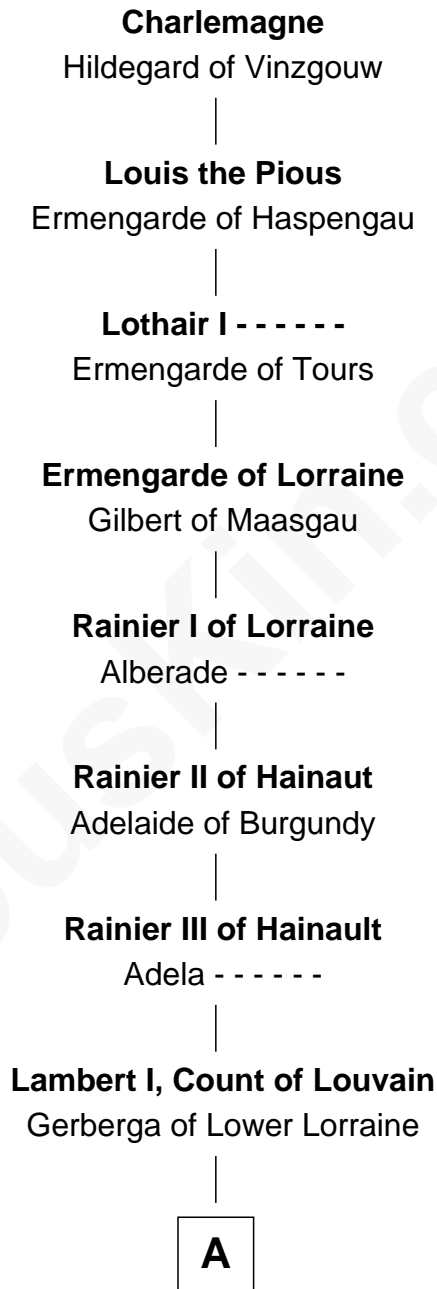

FamousKin.com Relationship Chart of

Orson Bean

TV Actor

35th Great-grandson of

Charlemagne

King of the Franks

A

Lambert II, Count of Louvain

Oda of Lorraine

Henry II, Count of Louvain

Adela of Orthen

Gottfried I, Count of Louvain

Ide de Chiny

Alice of Louvain

William d'Aubenev

William d'Aubenev