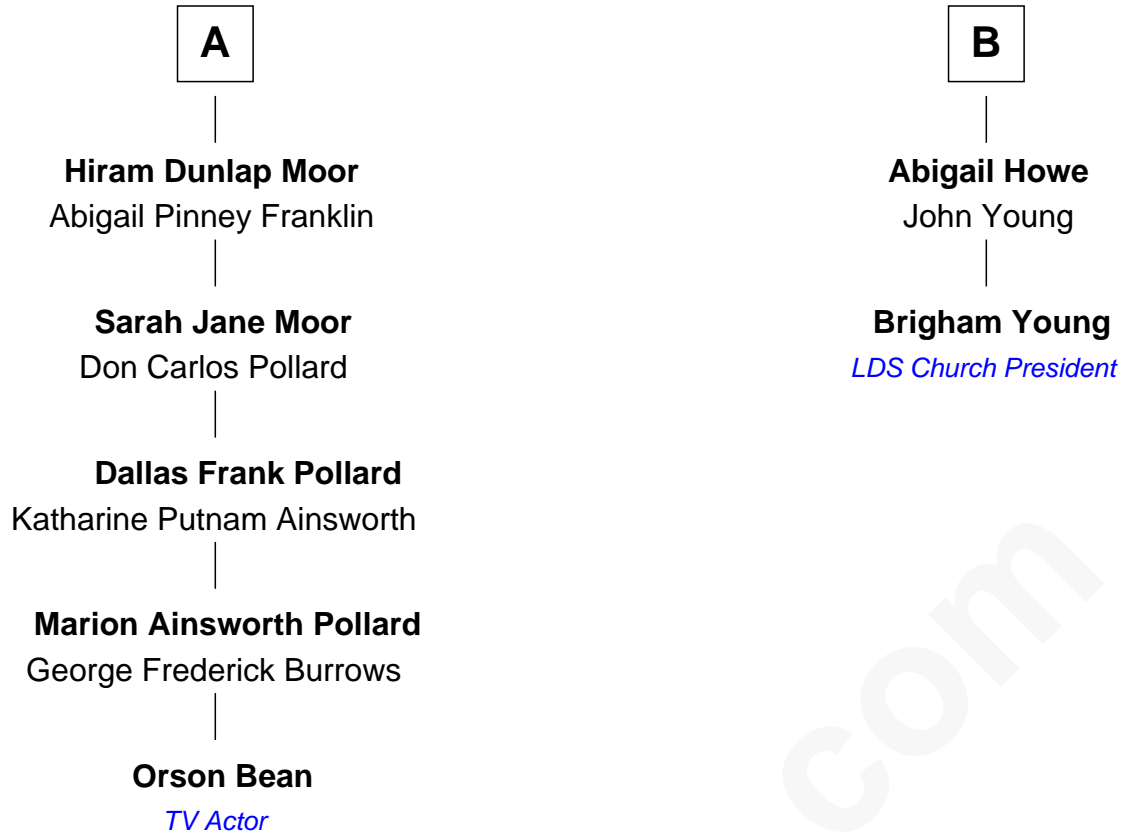

FamousKin.com Relationship Chart of

Orson Bean

TV Actor

8th cousin 3 times removed of

Brigham Young

2nd President of the Mormon Church

FamousKin.com