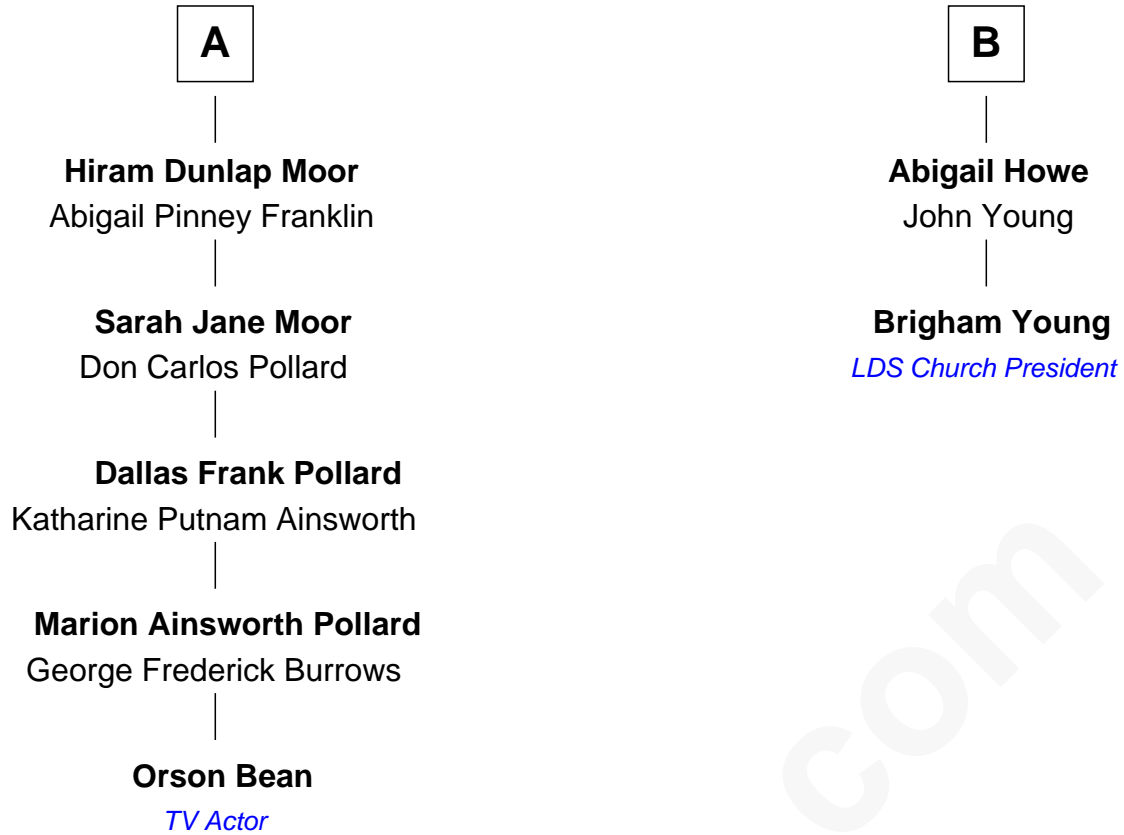

FamousKin.com Relationship Chart of

Orson Bean

TV Actor

8th cousin 3 times removed of

Brigham Young

2nd President of the Mormon Church

----- Rice

FamousKin.com