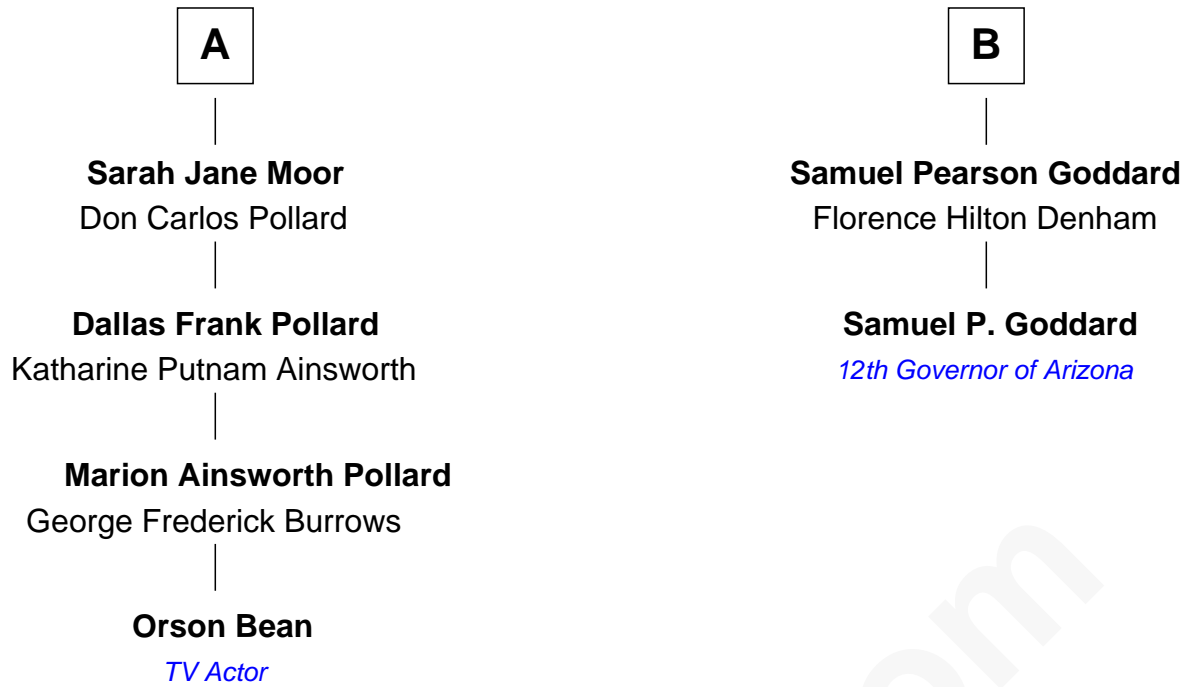

FamousKin.com
Relationship Chart of
Orson Bean
TV Actor

8th cousin 2 times removed of

Samuel P. Goddard
12th Governor of Arizona

FamousKin.com