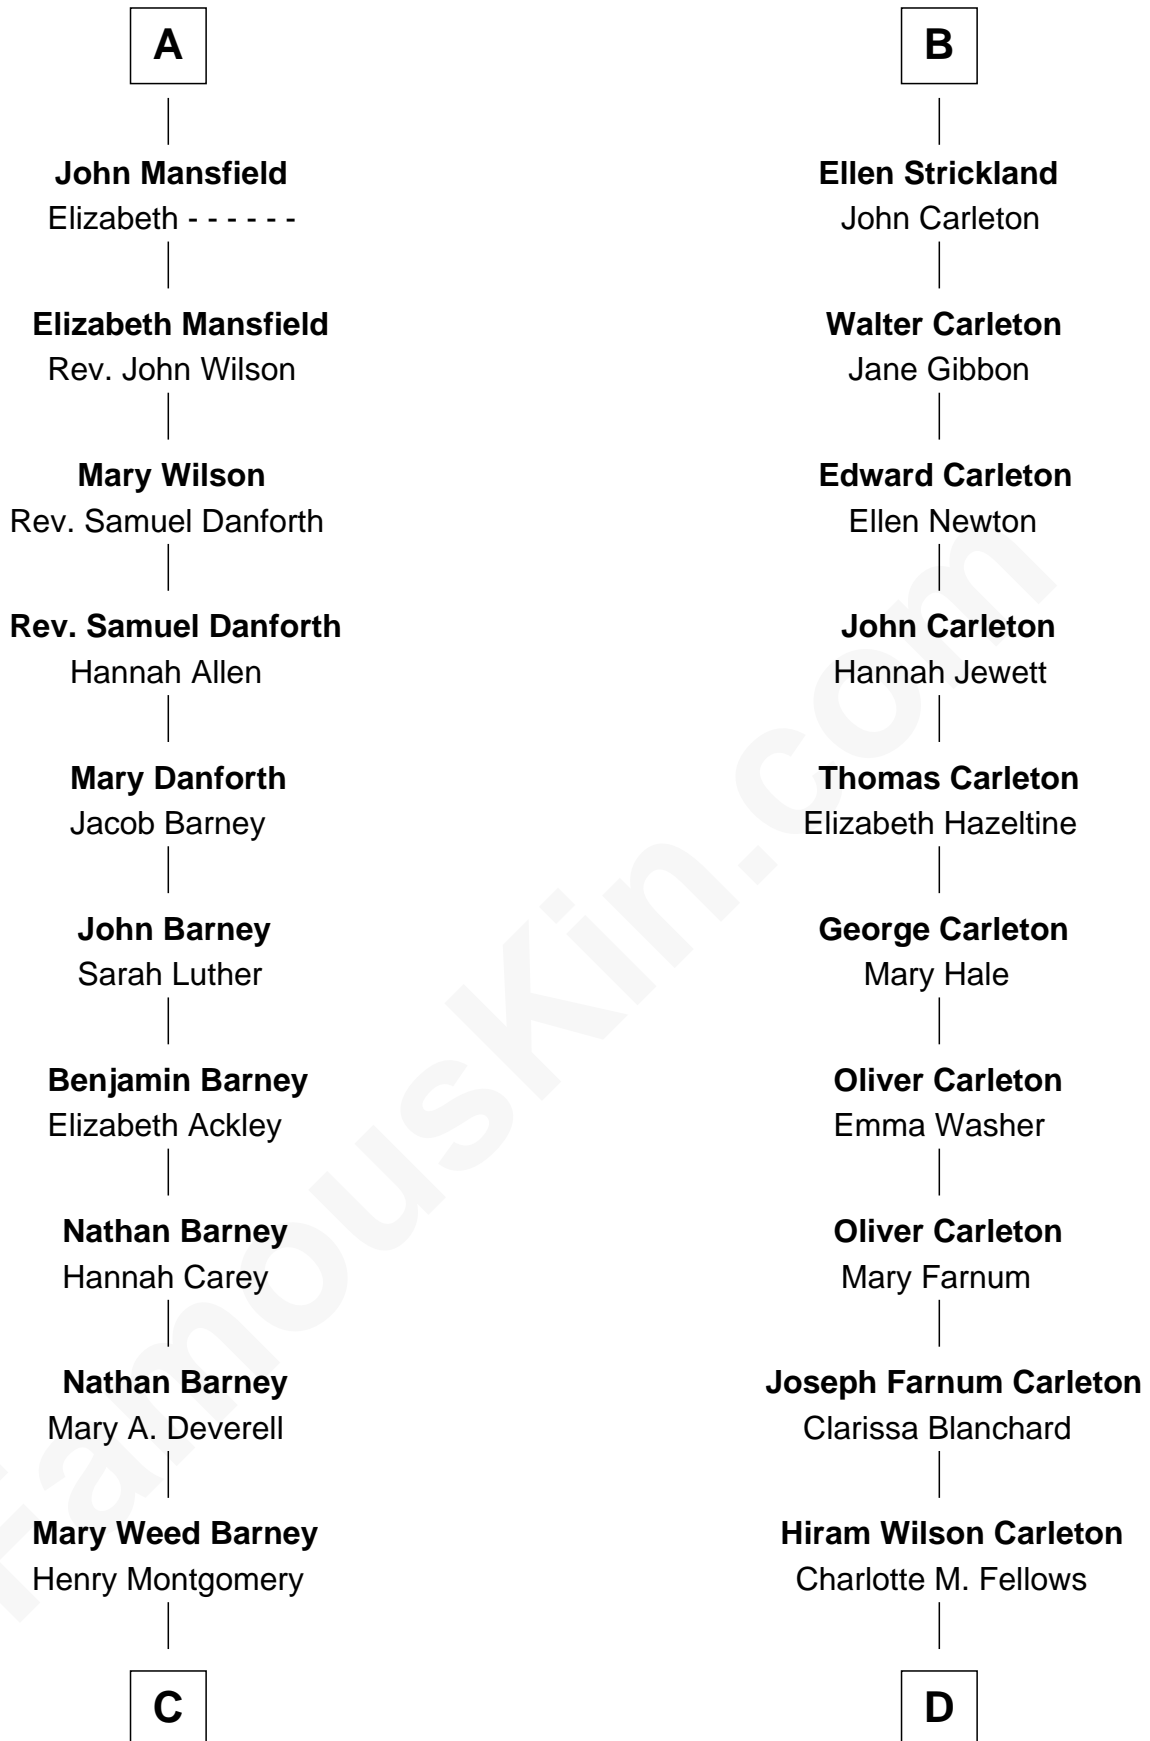

FamousKin.com
Relationship Chart of
Elizabeth Montgomery
TV Actress - "Bewitched"

18th cousin 2 times removed of

Mickey Rourke
Movie Actor

C

Henry Montgomery
Elizabeth Bryan Allen

Elizabeth Montgomery
TV Actress - "Bewitched"

D

Joseph Clinton Carleton
Maud Alice Fitts

Hazel May Carleton
Leonard Ernest Cameron

Annette Elizabeth Cameron
Philip Andrew Rourke

Mickey Rourke
Movie Actor

FamousKin.com