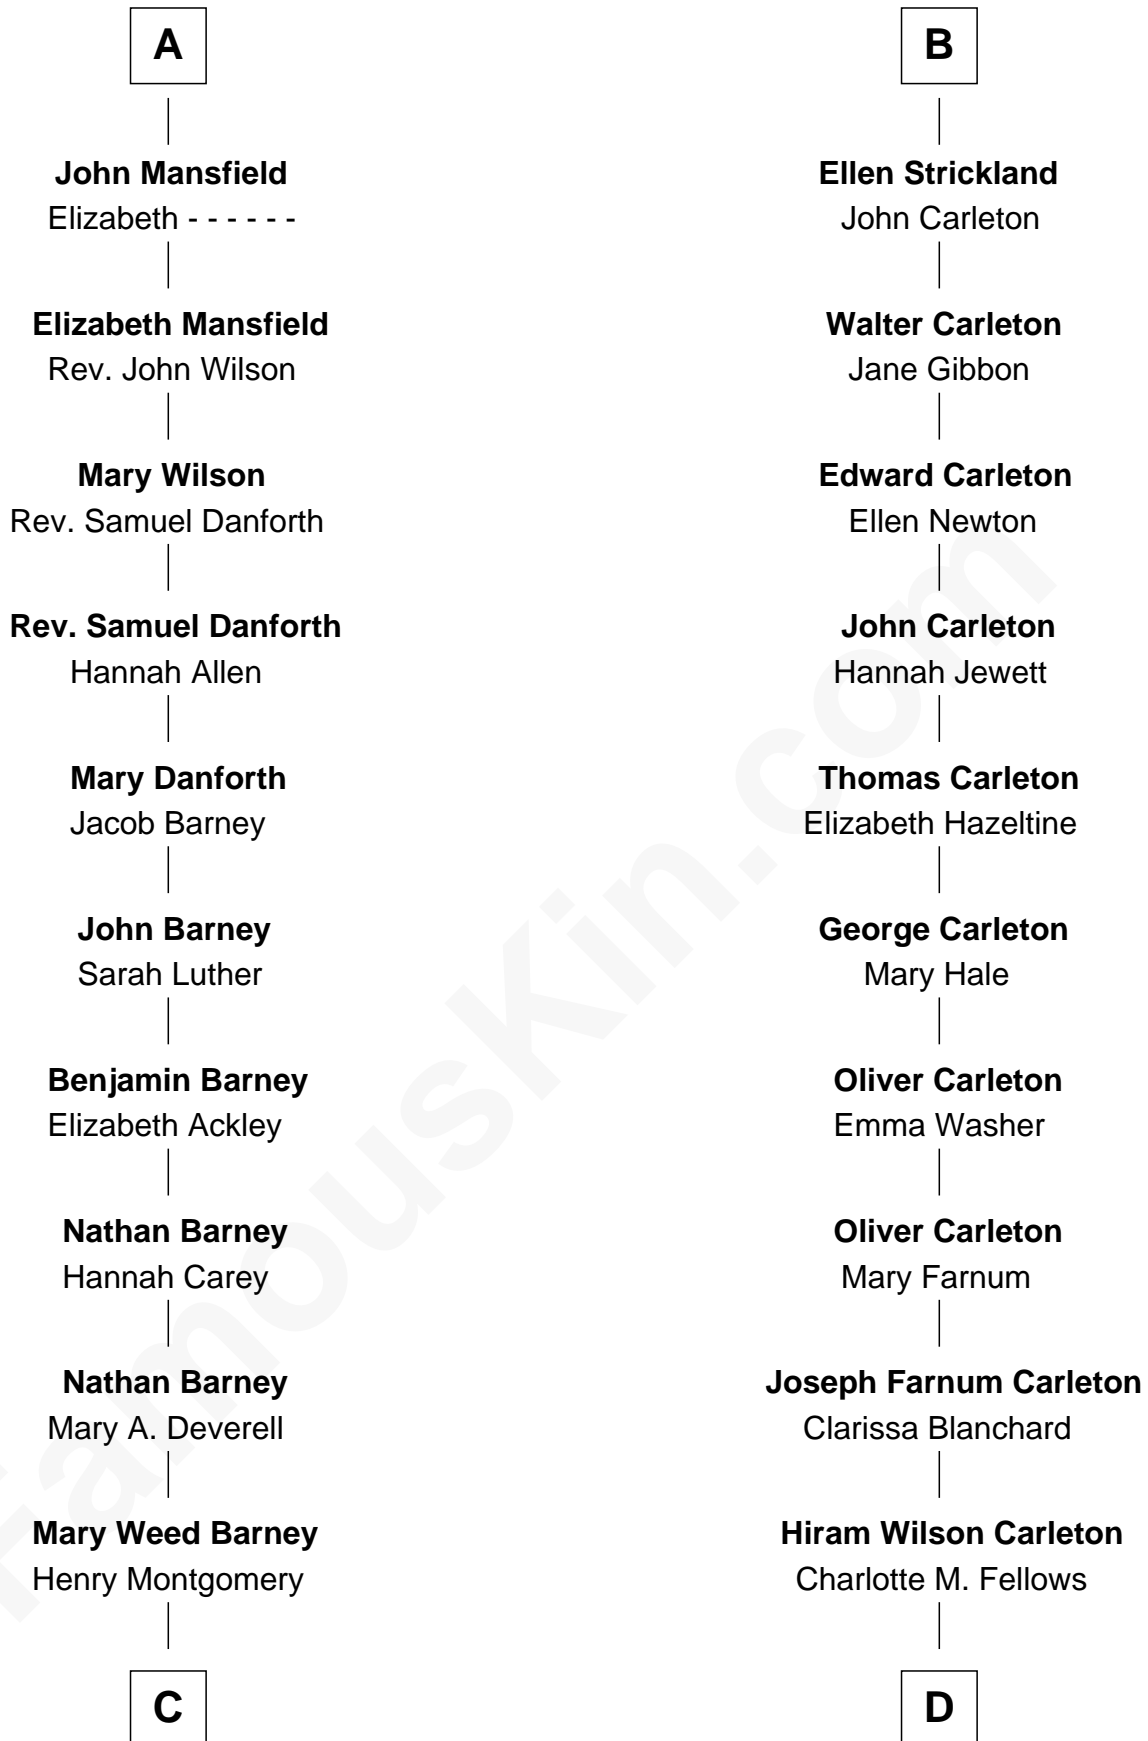

FamousKin.com
Relationship Chart of
Elizabeth Montgomery
TV Actress - "Bewitched"

18th cousin 2 times removed of

Mickey Rourke
Movie Actor

C

Henry Montgomery
Elizabeth Bryan Allen

Elizabeth Montgomery
TV Actress - "Bewitched"

D

Joseph Clinton Carleton
Maud Alice Fitts

Hazel May Carleton
Leonard Ernest Cameron

Annette Elizabeth Cameron
Philip Andrew Rourke

Mickey Rourke
Movie Actor

FamousKin.com