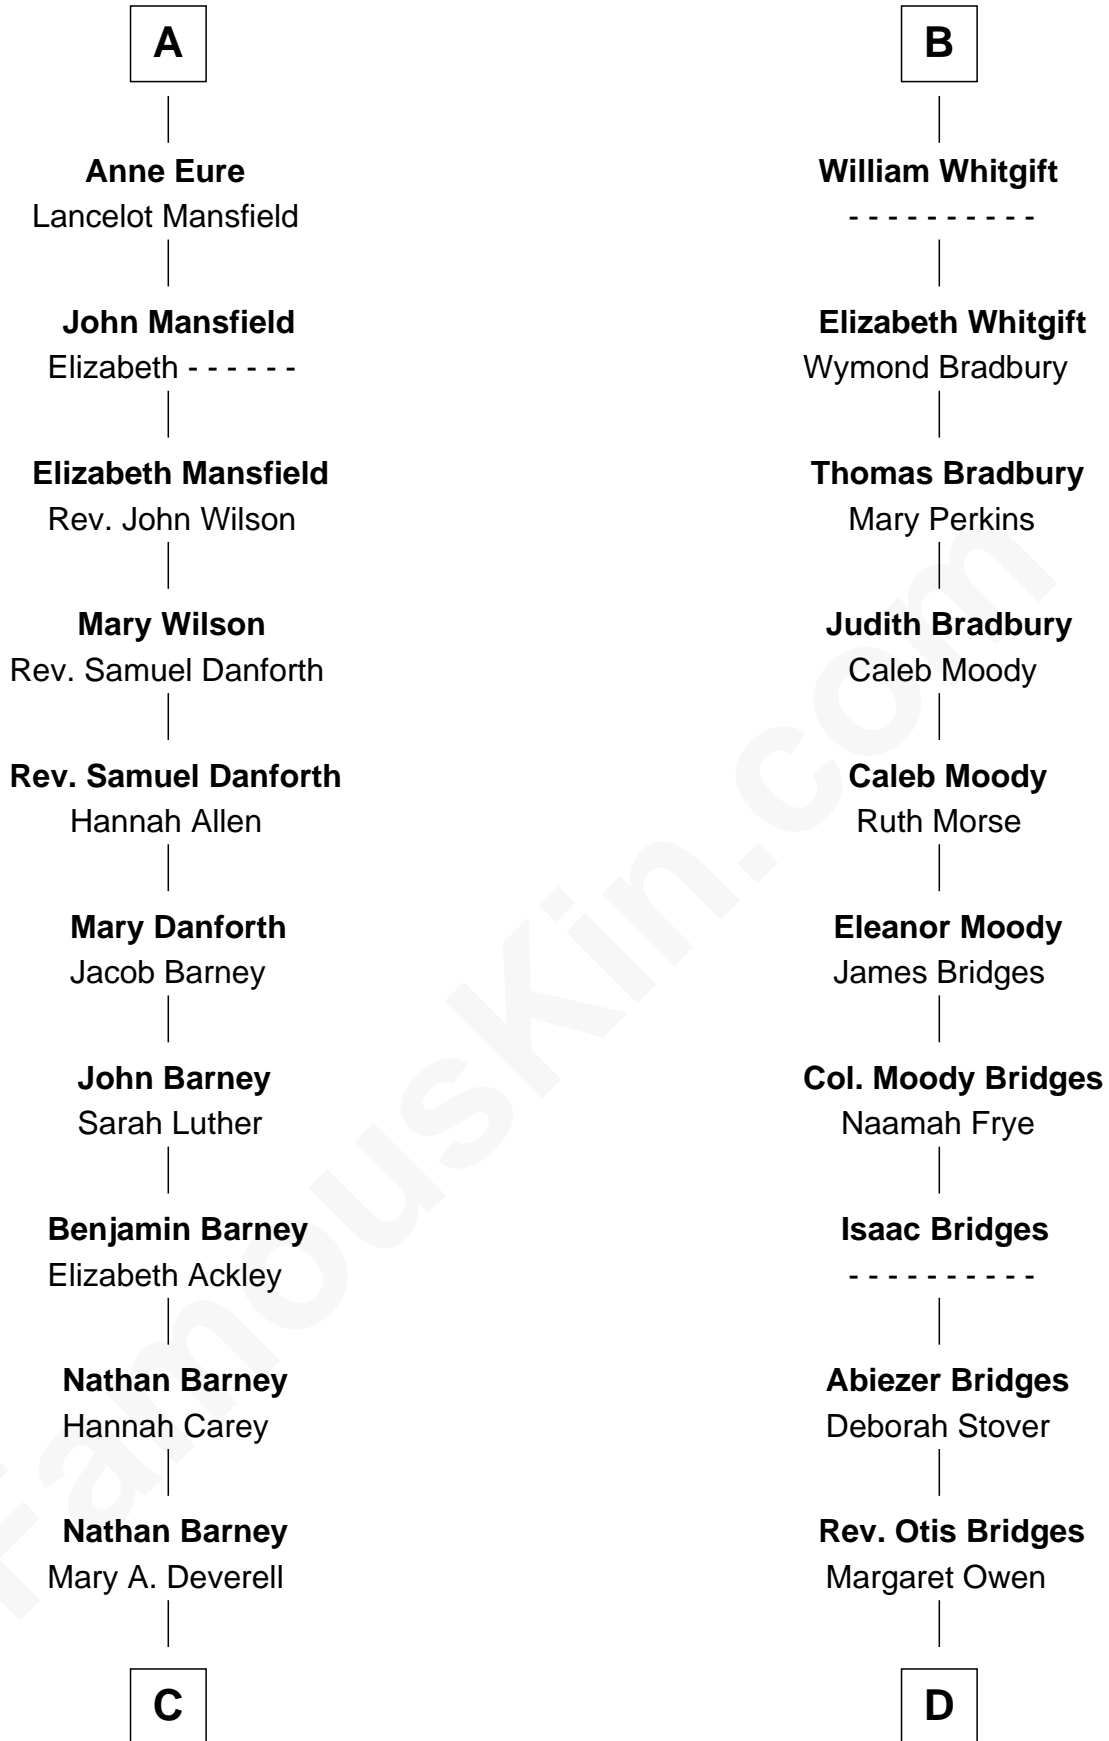

FamousKin.com Relationship Chart of

Elizabeth Montgomery

TV Actress - "Bewitched"

19th cousin of

Owen Brewster

54th Governor of Maine

Sir William de Aton

Isabel de Percy

C

Mary Weed Barney
Henry Montgomery

Henry Montgomery
Elizabeth Bryan Allen

Elizabeth Montgomery
TV Actress - "Bewitched"

D

Owen W. Bridges
Lydia A. -----

Carrie S. Bridges
William Edmund Brewster

Owen Brewster
54th Governor of Maine