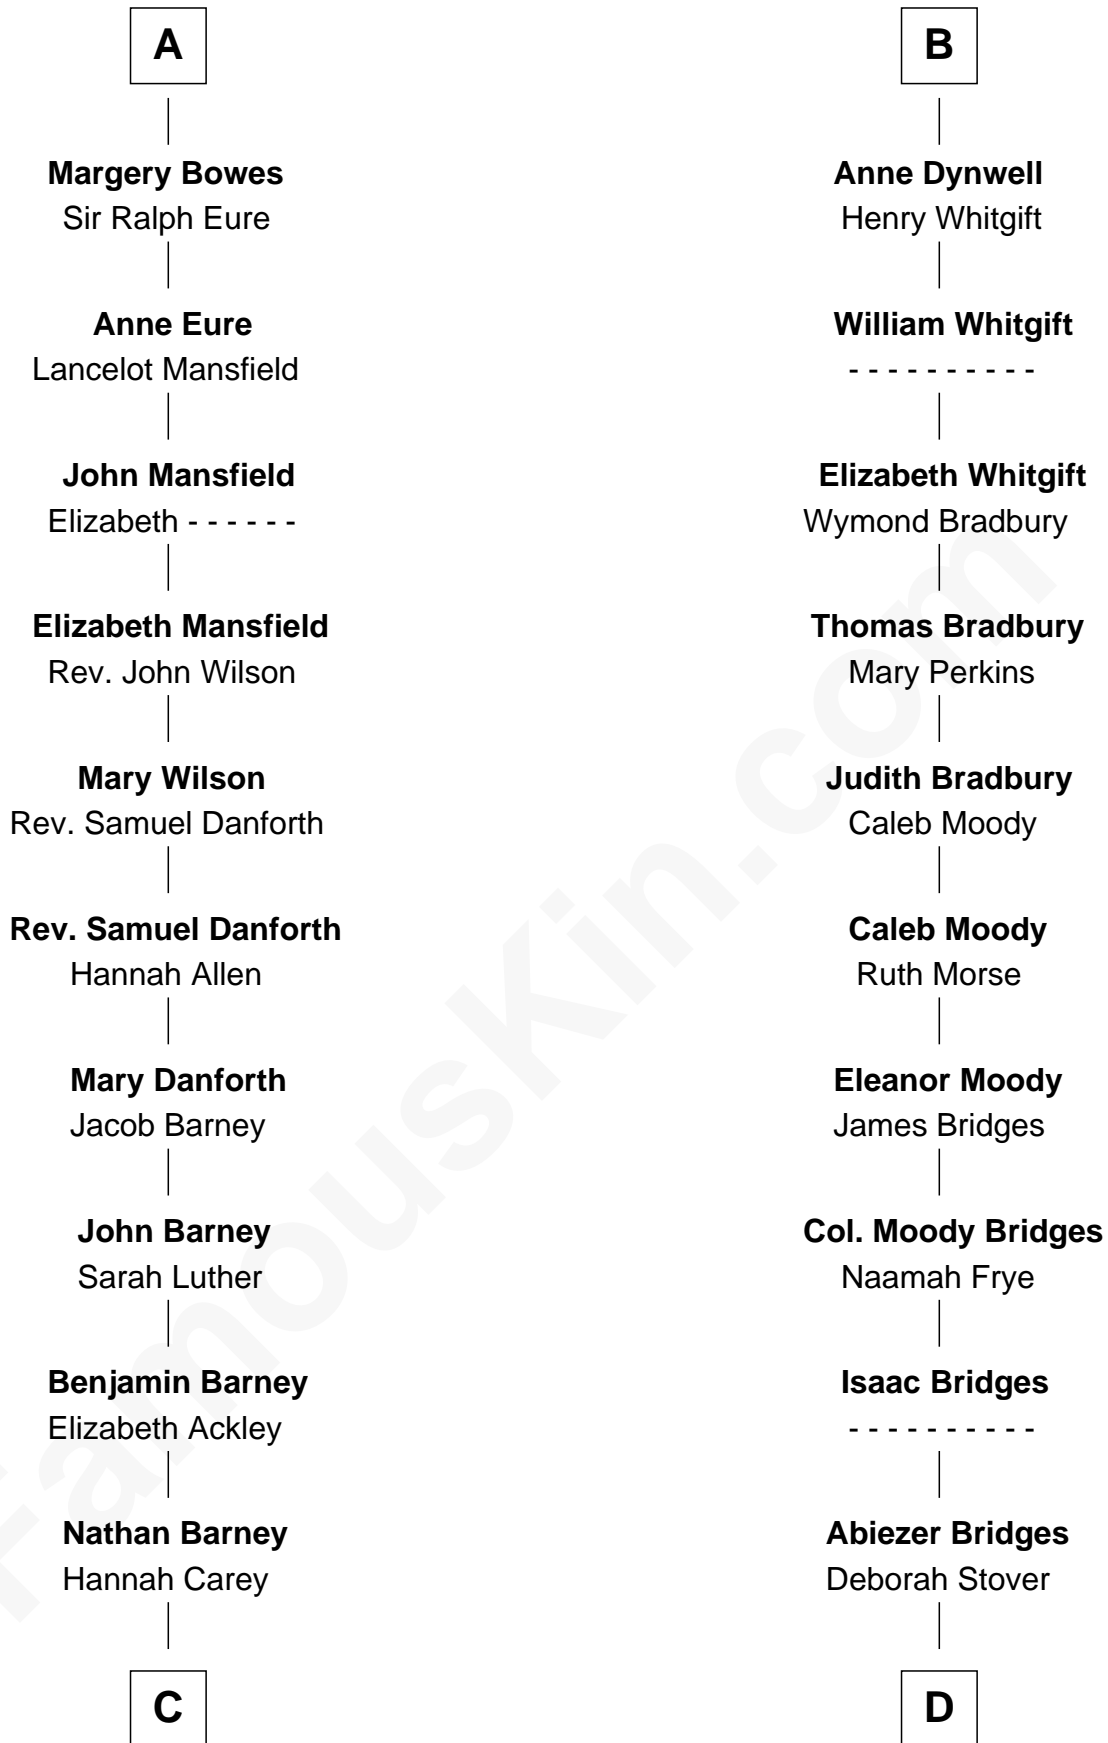

FamousKin.com Relationship Chart of

Elizabeth Montgomery

TV Actress - "Bewitched"

20th cousin of

Owen Brewster

54th Governor of Maine

Sir Geoffrey le Scrope

Ivetta de Ros

C

Nathan Barney
Mary A. Deverell

Mary Weed Barney
Henry Montgomery

Henry Montgomery
Elizabeth Bryan Allen

Elizabeth Montgomery
TV Actress - "Bewitched"

D

Rev. Otis Bridges
Margaret Owen

Owen W. Bridges
Lydia A. - - - - -

Carrie S. Bridges
William Edmund Brewster

Owen Brewster
54th Governor of Maine

FamousKin.com