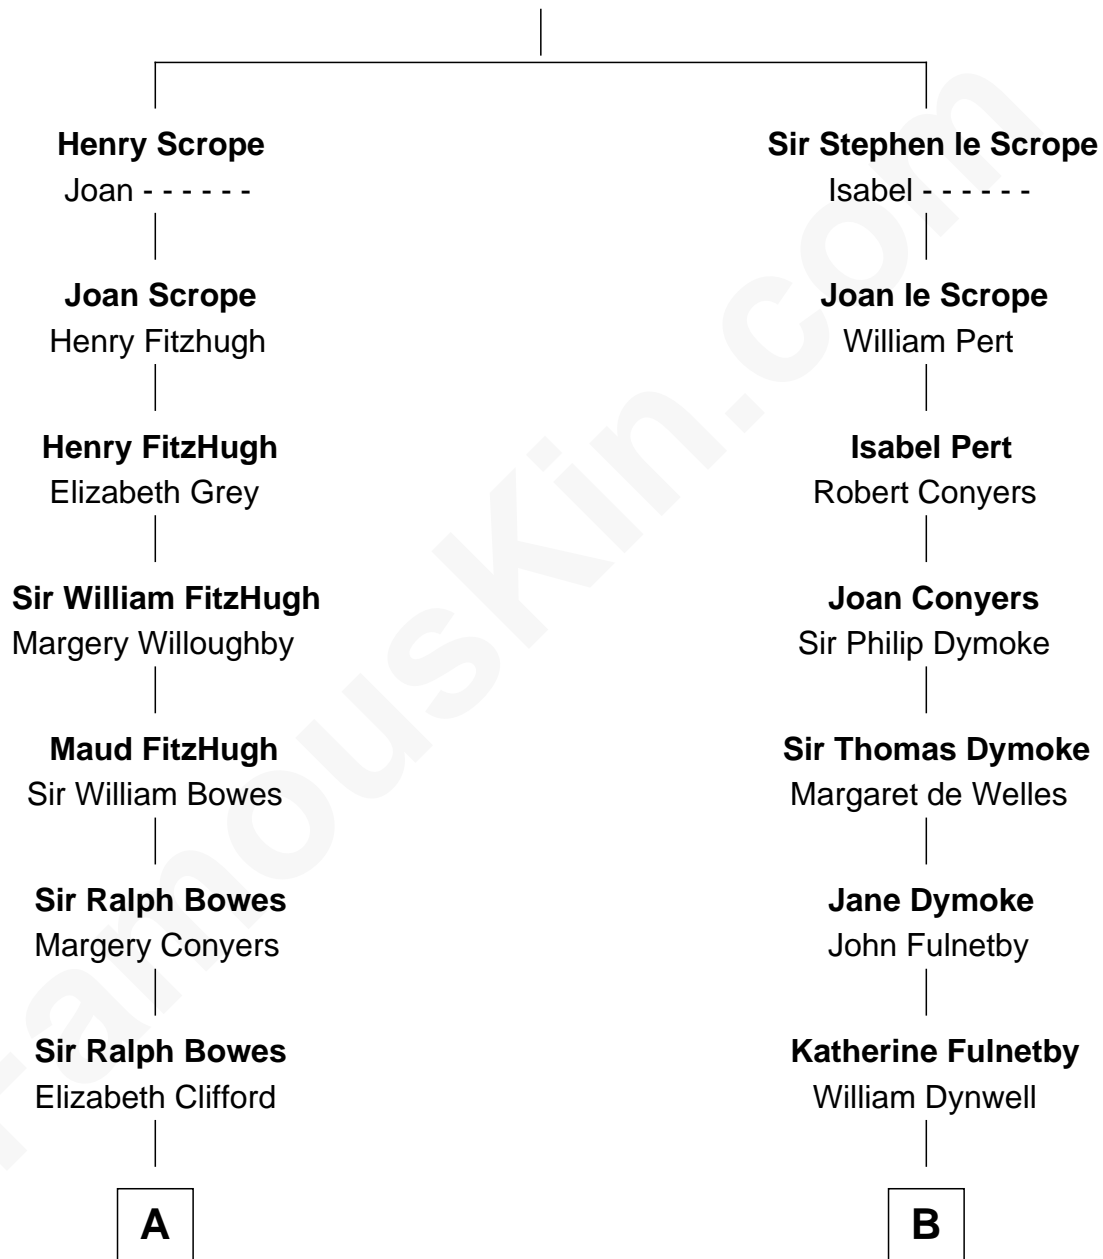

FamousKin.com Relationship Chart of

Elizabeth Montgomery

TV Actress - "Bewitched"

20th cousin of

Owen Brewster

54th Governor of Maine

Sir Geoffrey le Scrope

Ivetta de Ros

Carrie S. Bridges
William Edmund Brewster

Owen Brewster
54th Governor of Maine

FamousKin.com