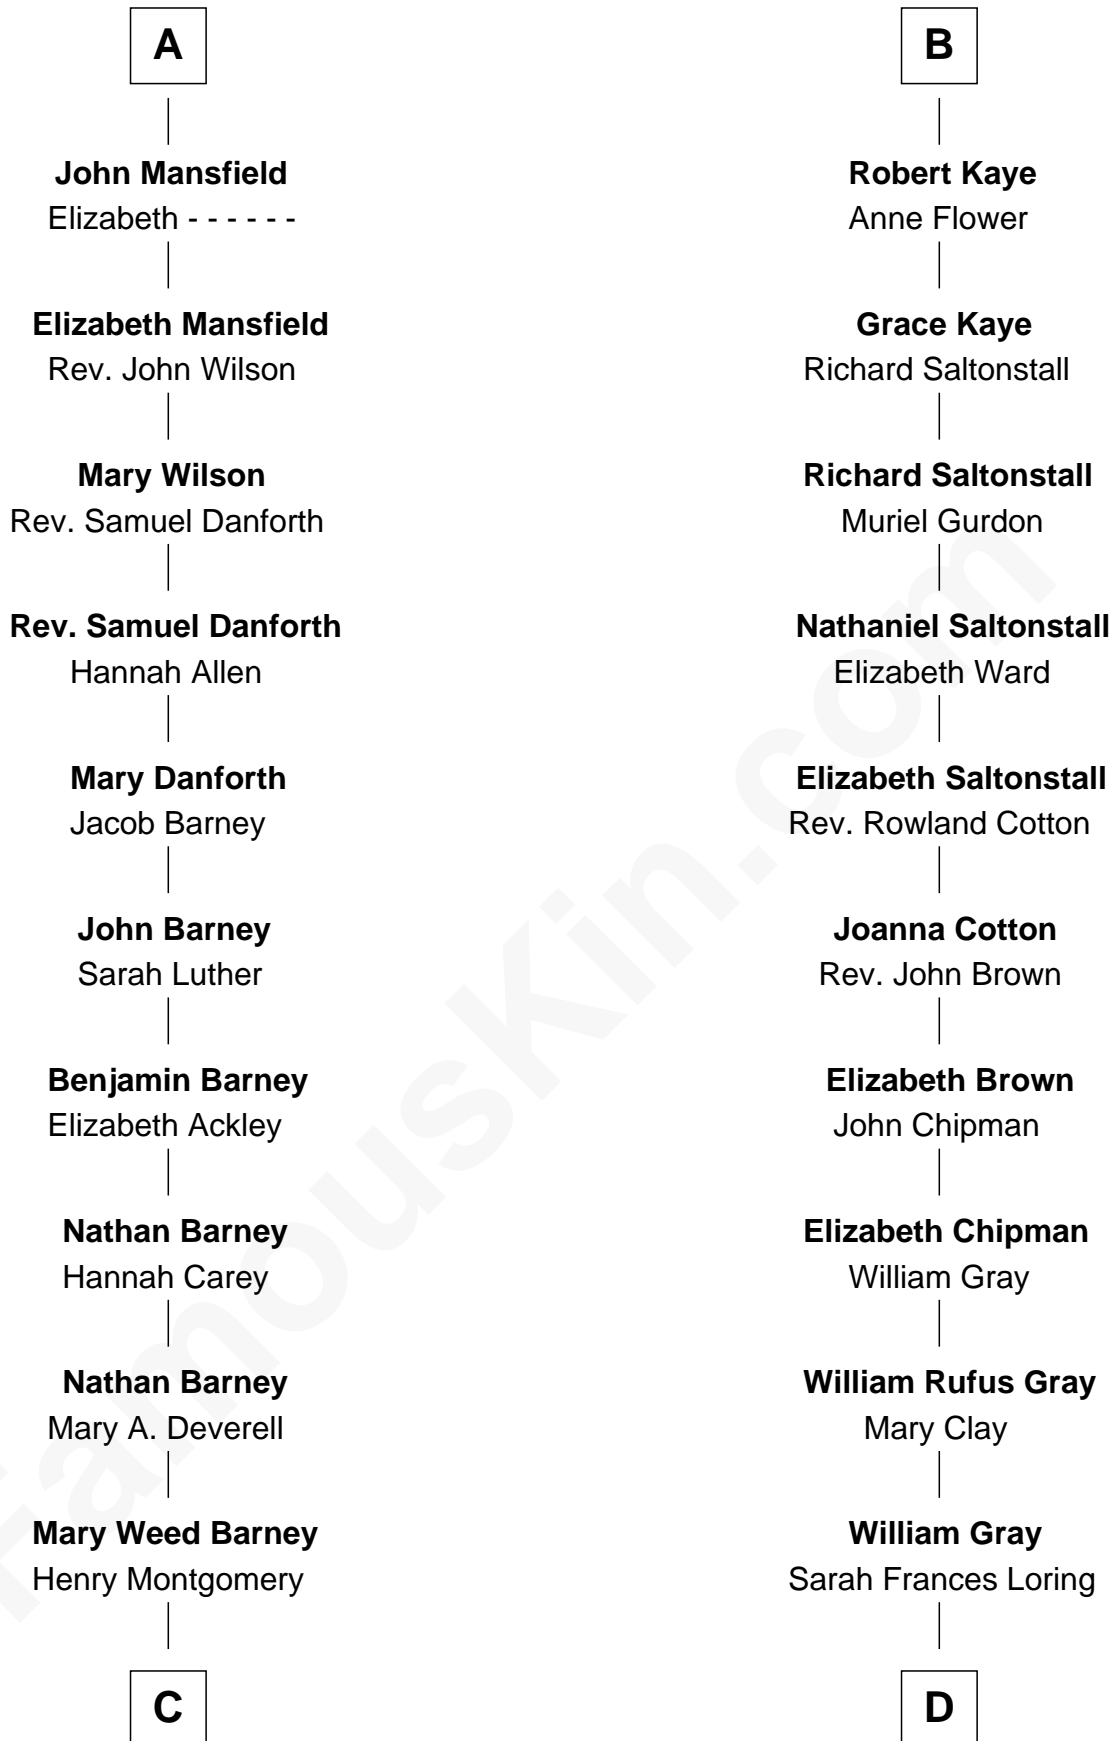

FamousKin.com
Relationship Chart of
Elizabeth Montgomery
TV Actress - "Bewitched"

18th cousin 2 times removed of

Story Musgrave
NASA Astronaut

C

Henry Montgomery
Elizabeth Bryan Allen

Elizabeth Montgomery
TV Actress - "Bewitched"

D

Edward Gray
Elizabeth Gray Story

Marguerite Gray
John Butler Swann

Marguerite Swann
Percy Musgrave

Story Musgrave
NASA Astronaut