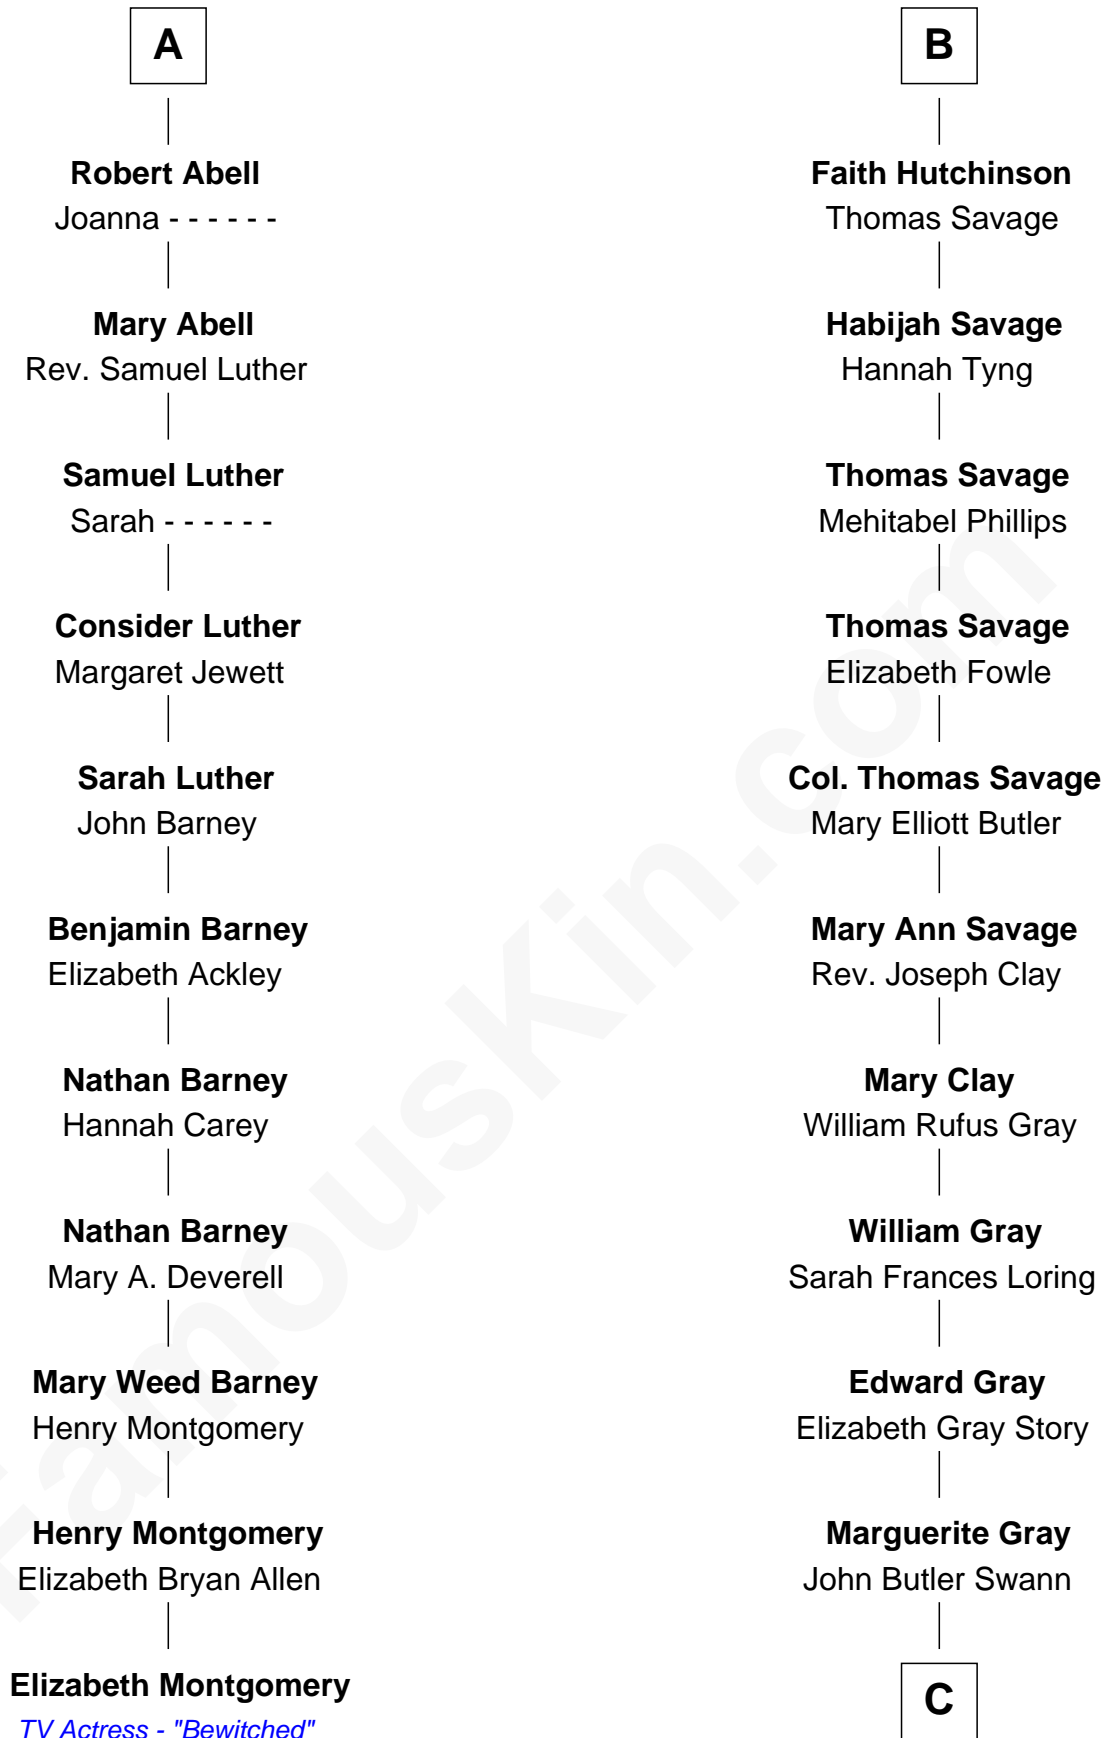

FamousKin.com
Relationship Chart of
Elizabeth Montgomery
TV Actress - "Bewitched"

17th cousin 1 time removed of

Story Musgrave
NASA Astronaut

Sir Walter Blount
 Sancha de Ayala

C

—
Marguerite Swann

Percy Musgrave

—
Story Musgrave

NASA Astronaut

FamousKin.com