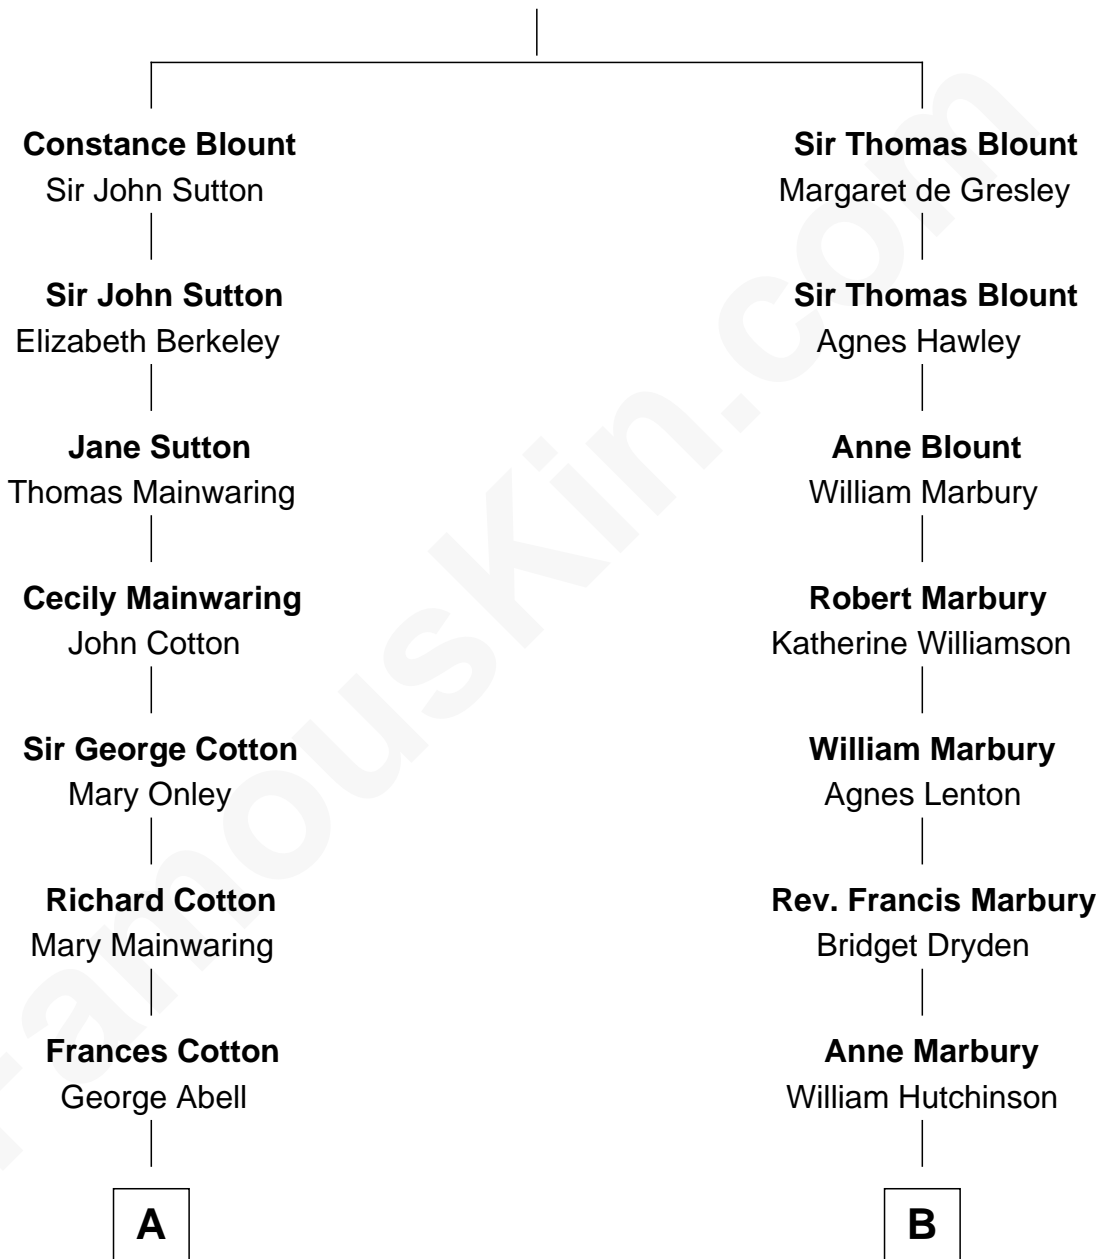

FamousKin.com
Relationship Chart of
Elizabeth Montgomery
TV Actress - "Bewitched"

17th cousin 1 time removed of

Story Musgrave
NASA Astronaut

Sir Walter Blount
 Sancha de Ayala

C

—
Marguerite Swann

Percy Musgrave

—
Story Musgrave

NASA Astronaut

FamousKin.com