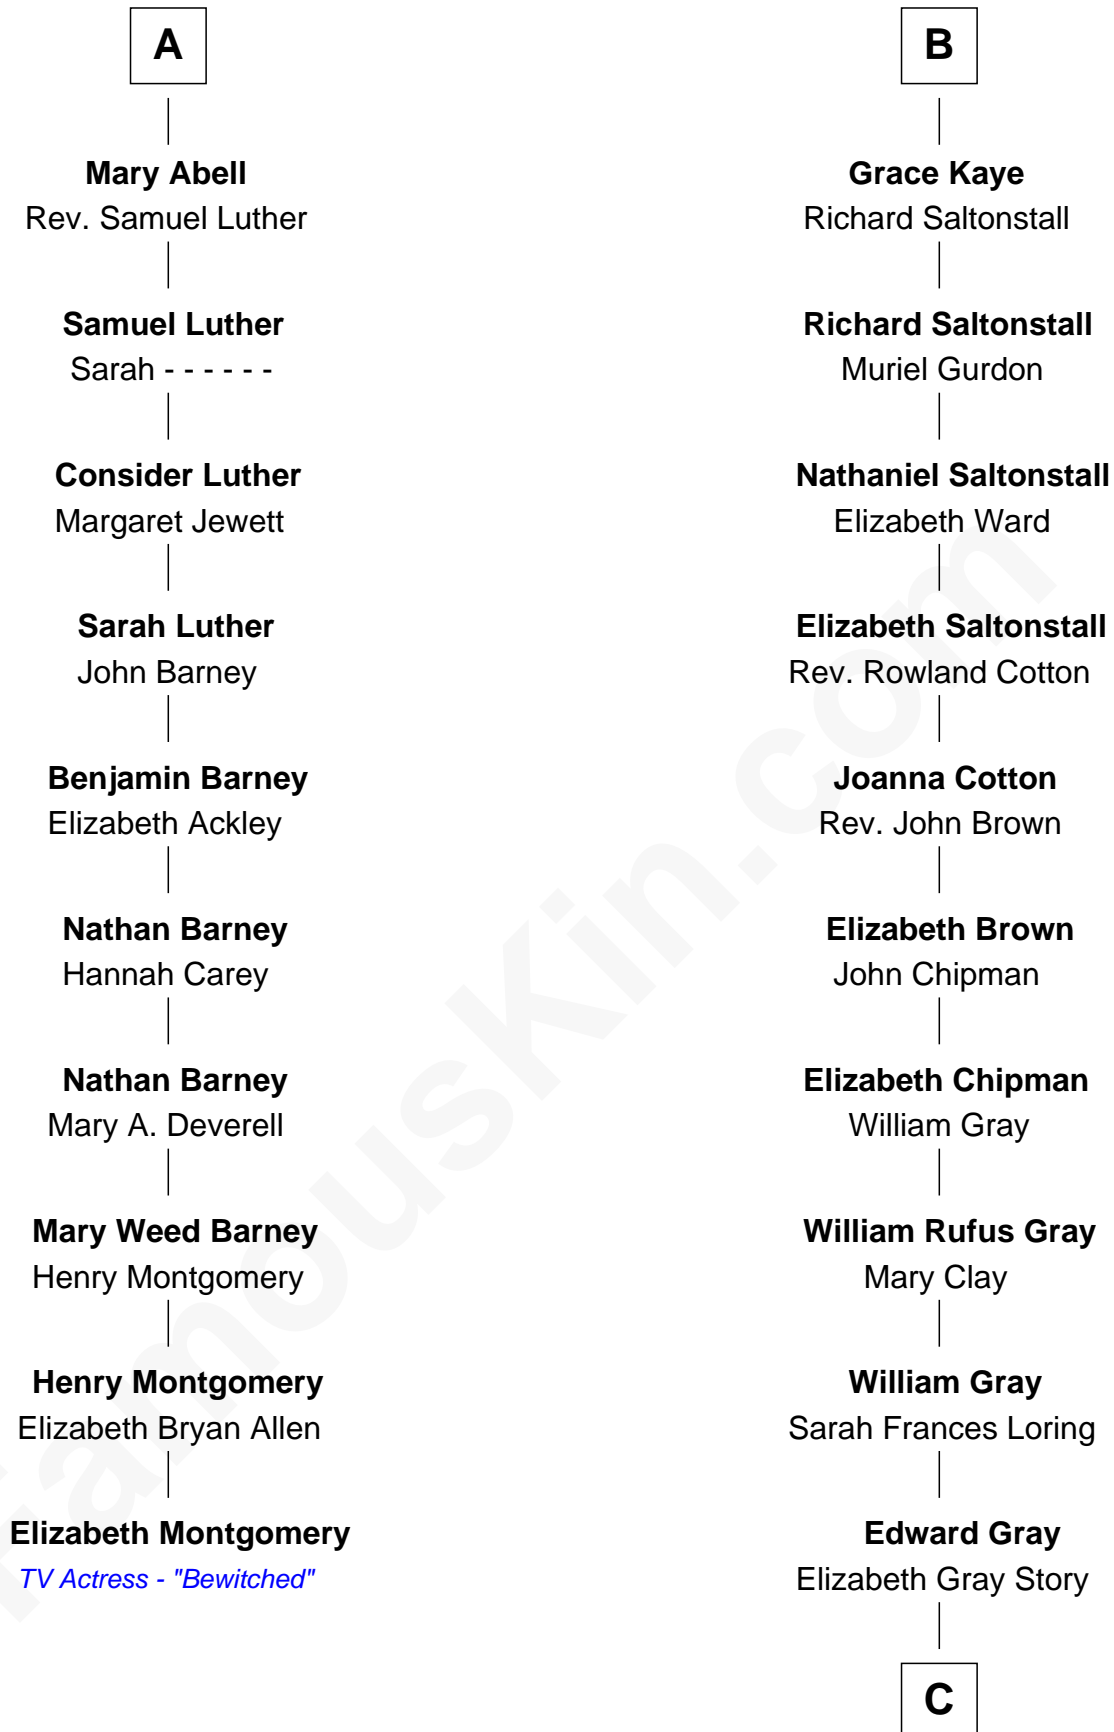

**FamousKin.com**  
**Relationship Chart of**  
**Elizabeth Montgomery**  
*TV Actress - "Bewitched"*

16th cousin 3 times removed of

**Story Musgrave**  
*NASA Astronaut*

**C**

**Marguerite Gray**  
John Butler Swann

**Marguerite Swann**  
Percy Musgrave

**Story Musgrave**  
*NASA Astronaut*

FamousKin.com