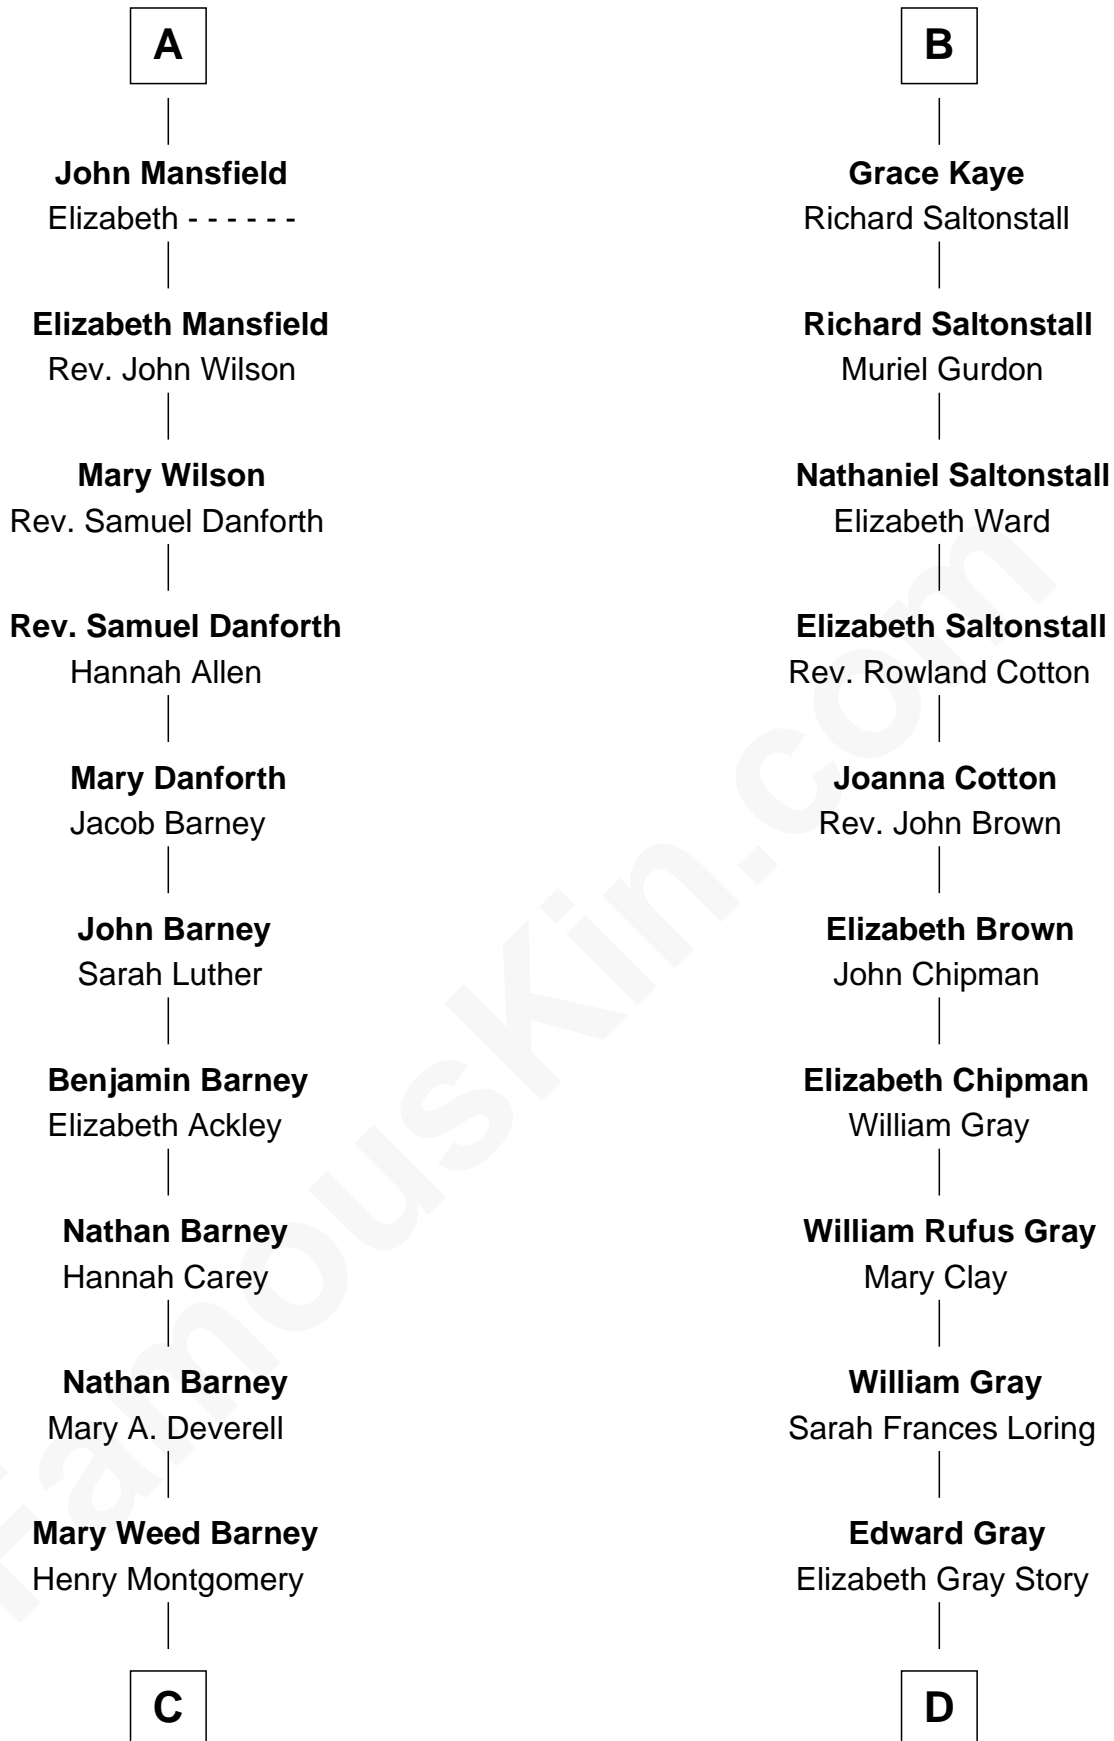

# FamousKin.com Relationship Chart of

**Elizabeth Montgomery**

TV Actress - "Bewitched"

18th cousin 1 time removed of

**Story Musgrave**

NASA Astronaut

**Sir Henry Percy**  
Elizabeth Mortimer

**C**

**Henry Montgomery**  
Elizabeth Bryan Allen

**Elizabeth Montgomery**  
*TV Actress - "Bewitched"*

**D**

**Marguerite Gray**  
John Butler Swann

**Marguerite Swann**  
Percy Musgrave

**Story Musgrave**  
*NASA Astronaut*