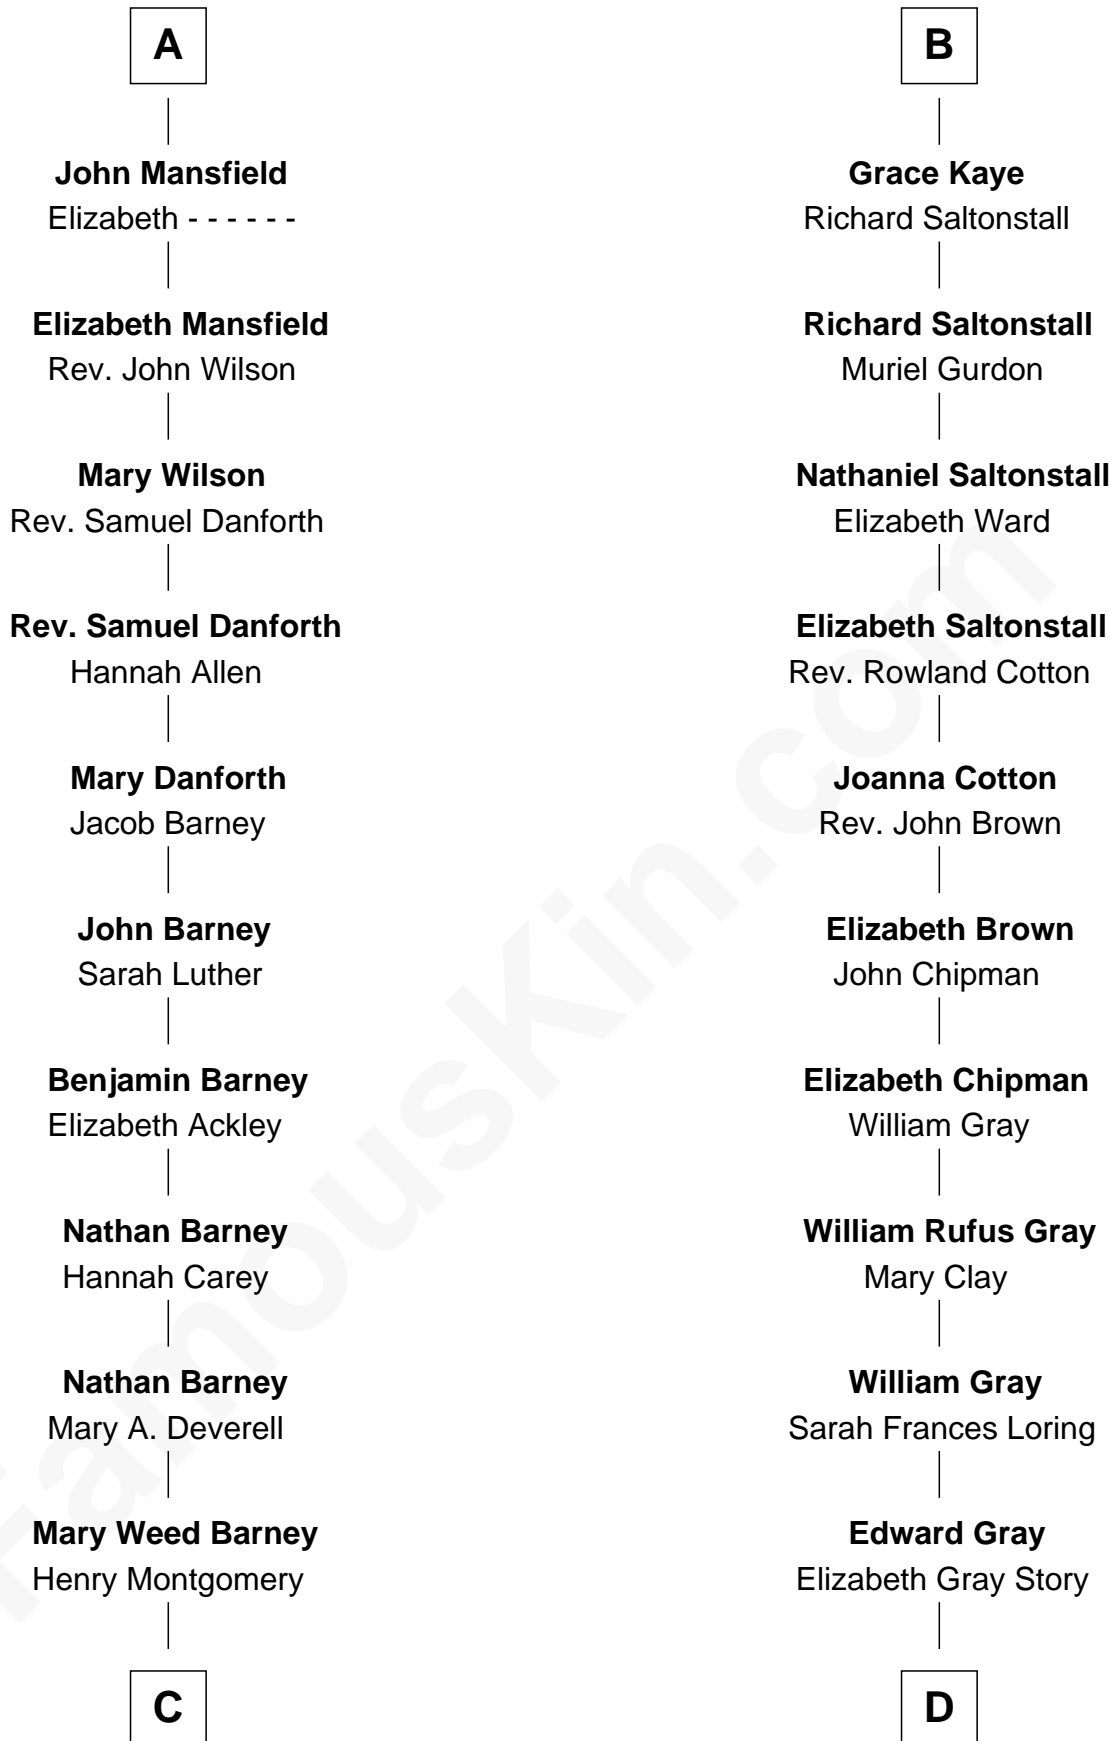

FamousKin.com
Relationship Chart of
Elizabeth Montgomery
 TV Actress - "Bewitched"

18th cousin 1 time removed of

Story Musgrave
 NASA Astronaut

C

Henry Montgomery
Elizabeth Bryan Allen

Elizabeth Montgomery
TV Actress - "Bewitched"

D

Marguerite Gray
John Butler Swann

Marguerite Swann
Percy Musgrave

Story Musgrave
NASA Astronaut

FamousKin.com