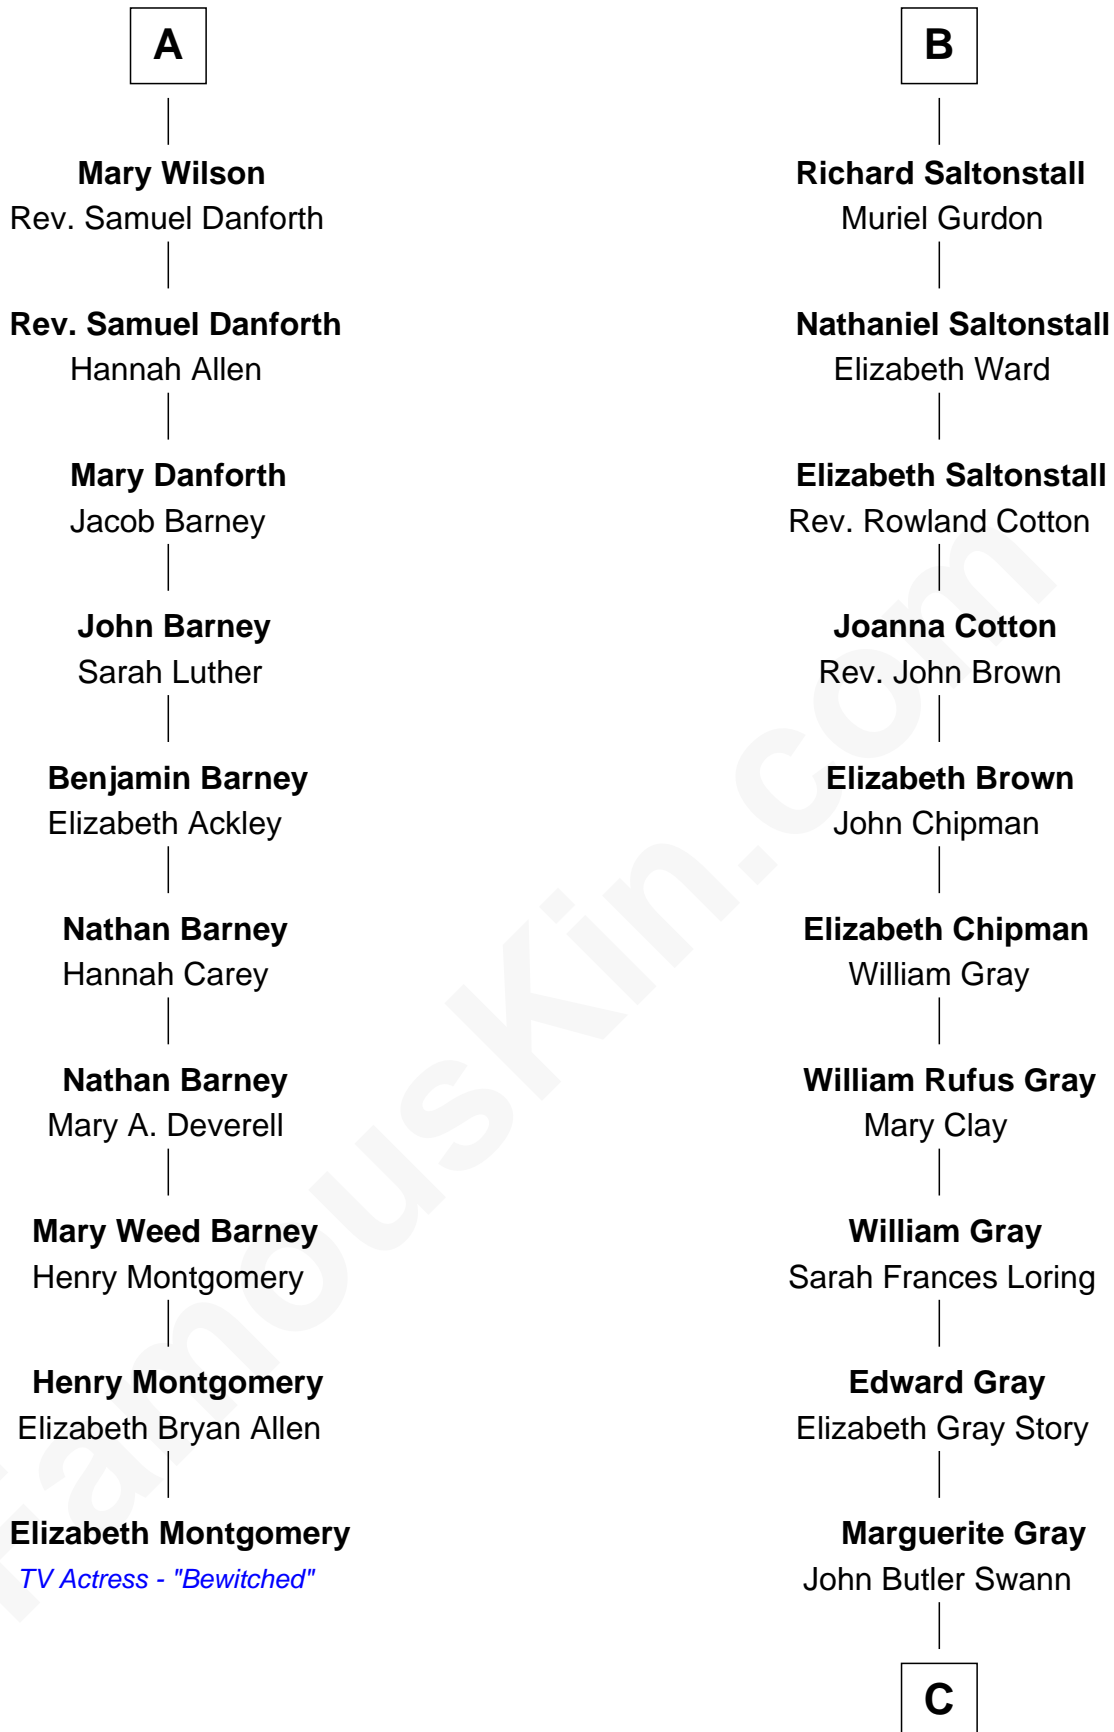

FamousKin.com
Relationship Chart of
Elizabeth Montgomery
TV Actress - "Bewitched"

16th cousin 2 times removed of

Story Musgrave
NASA Astronaut

C

—
Marguerite Swann

Percy Musgrave

—
Story Musgrave

NASA Astronaut