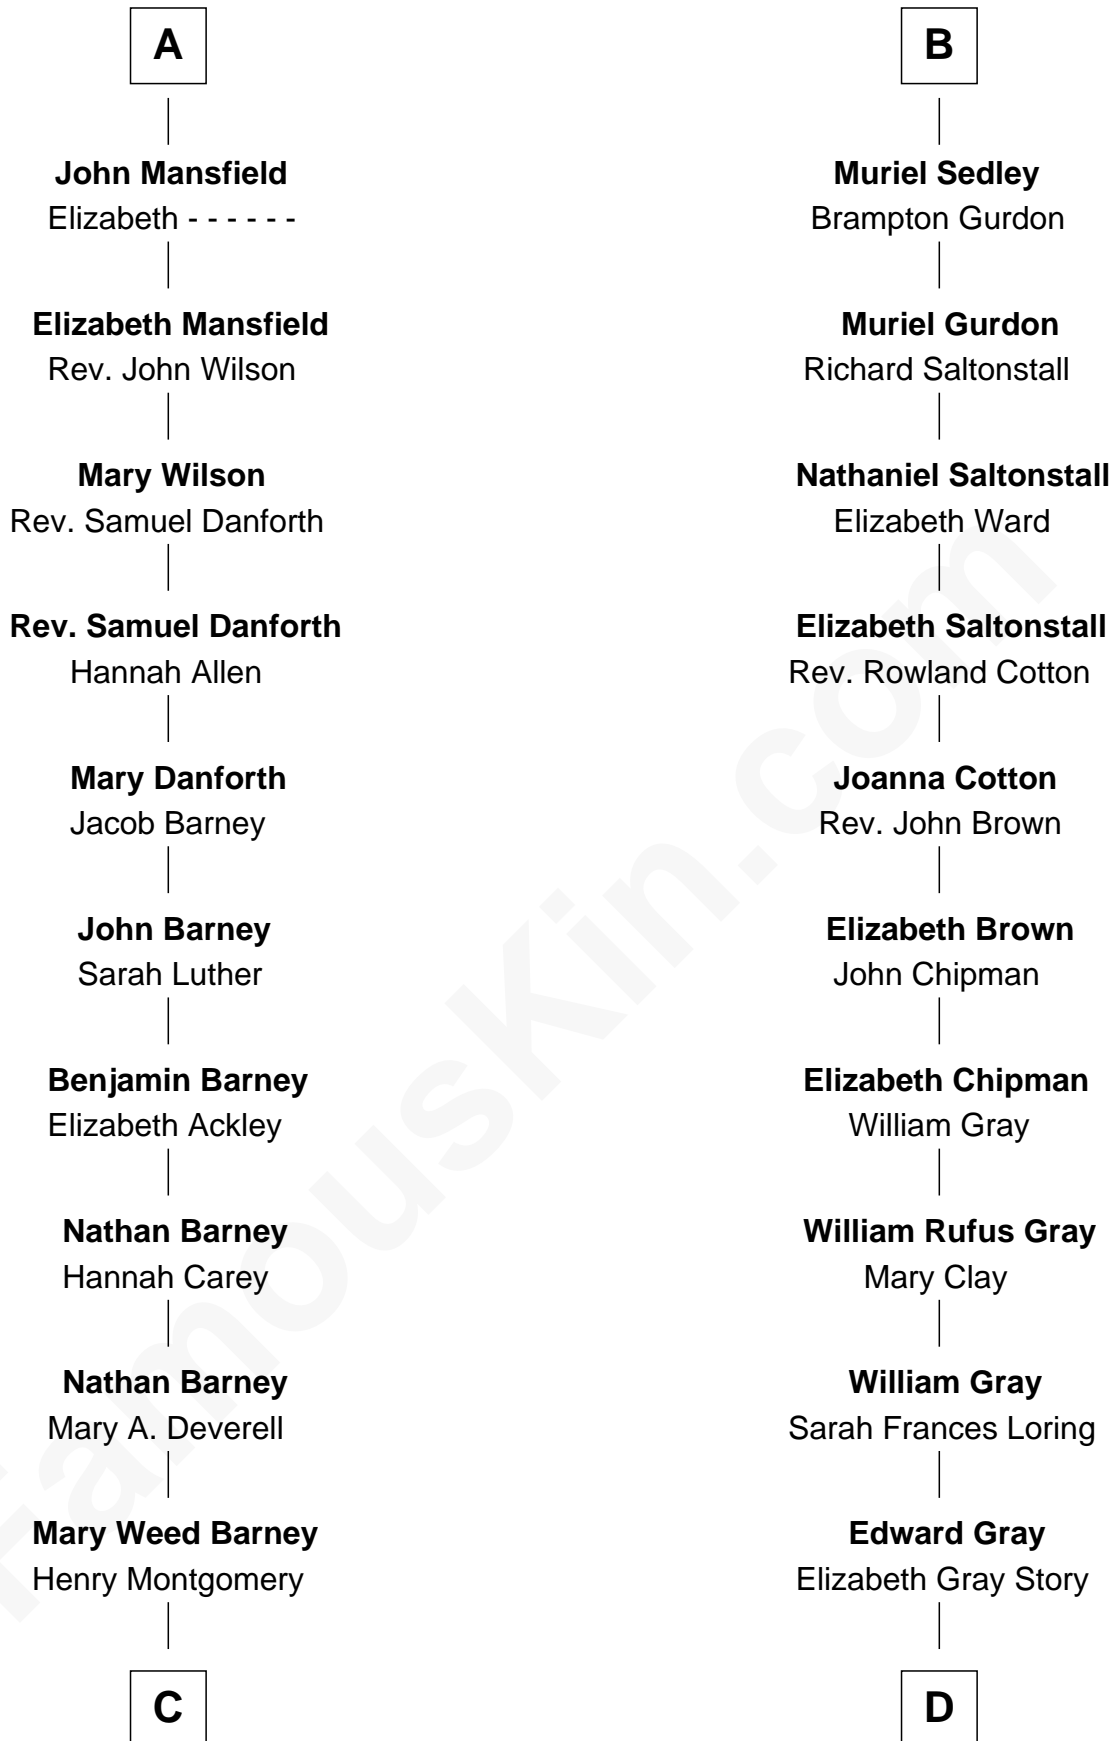

FamousKin.com Relationship Chart of

Elizabeth Montgomery

TV Actress - "Bewitched"

18th cousin 1 time removed of

Story Musgrave

NASA Astronaut

Michael de la Pole
Katherine de Stafford

C

Henry Montgomery
Elizabeth Bryan Allen

Elizabeth Montgomery
TV Actress - "Bewitched"

D

Marguerite Gray
John Butler Swann

Marguerite Swann
Percy Musgrave

Story Musgrave
NASA Astronaut

FamousKin.com