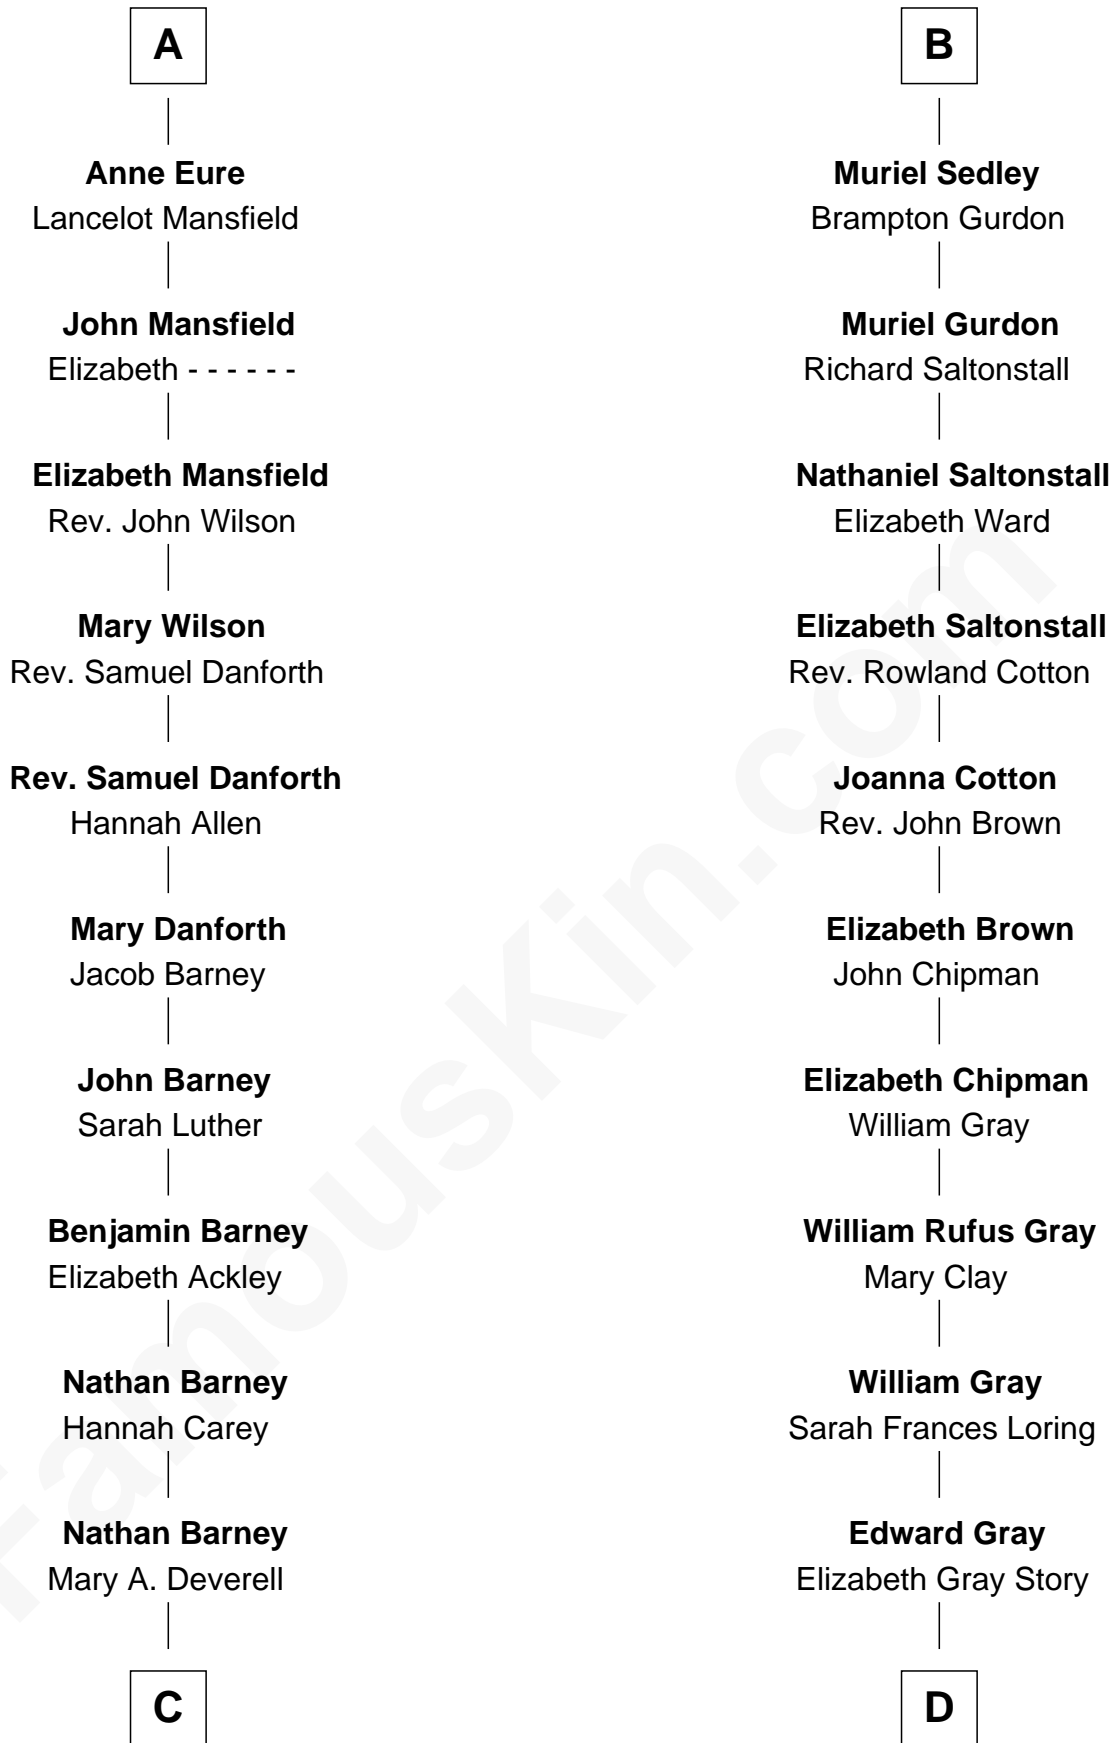

FamousKin.com Relationship Chart of

Elizabeth Montgomery

TV Actress - "Bewitched"

19th cousin of

Story Musgrave

NASA Astronaut

John de Mowbray
Elizabeth de Segrave

Eleanor de Mowbray

Margaret Mowbray

Sir Robert Howard

Sir John Howard

Margaret Chedworth

Katherine Howard

Sir John Bouchier

Jane Bouchier

Edmund Knyvet

John Knyvet

Agnes Harcourt

Abigail Knyvet

Martin Sedley

B

C

Mary Weed Barney

Henry Montgomery