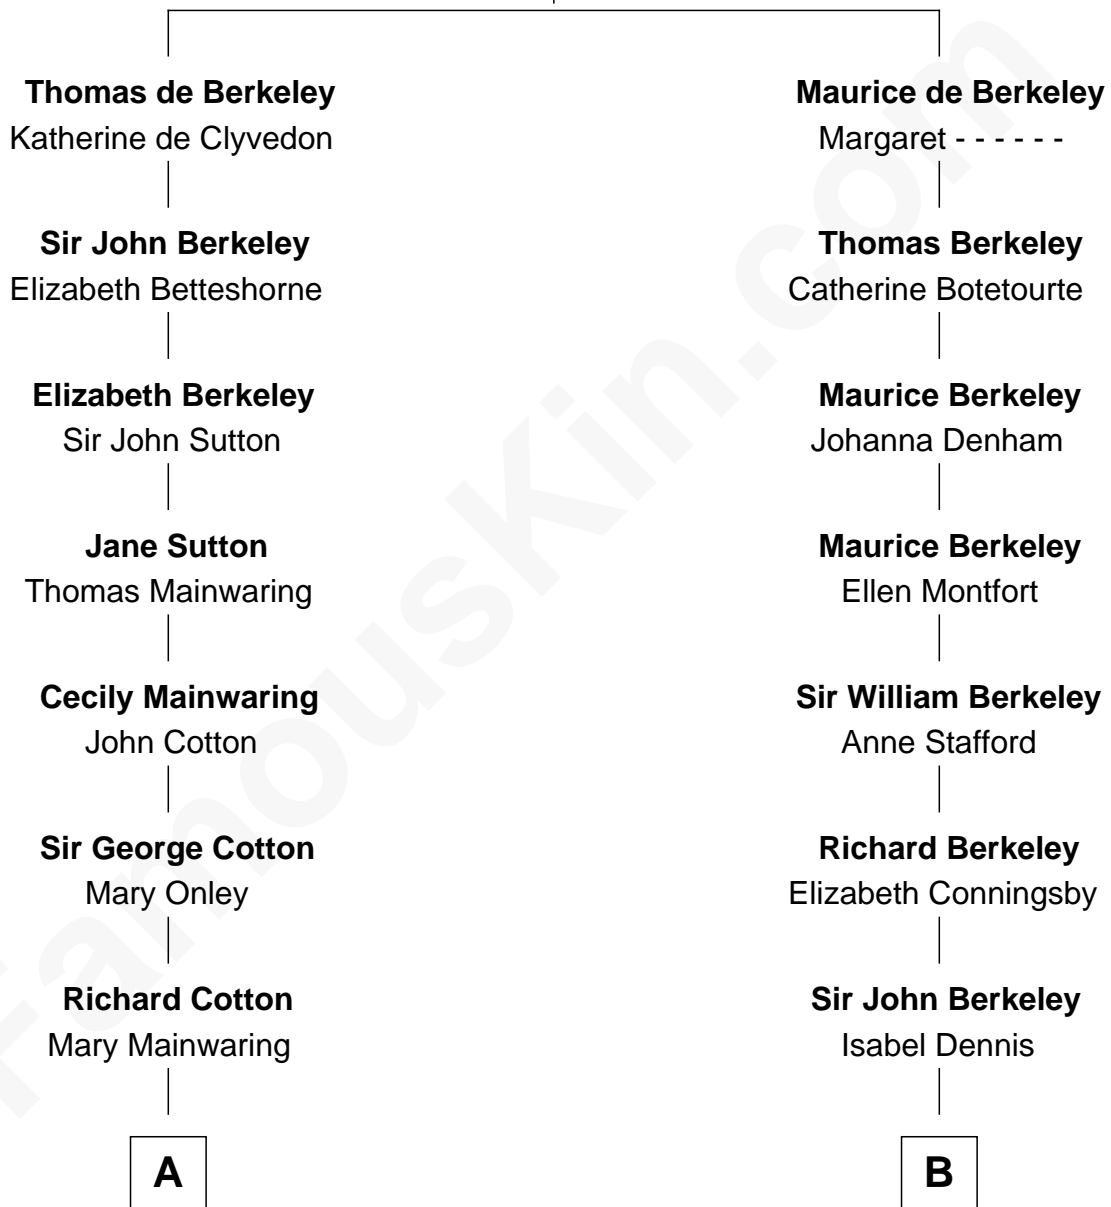

FamousKin.com
Relationship Chart of
Elizabeth Montgomery
 TV Actress - "Bewitched"

18th cousin 3 times removed of

Warren Buffett
 Chairman & CEO, Berkshire Hathaway

Sir Maurice de Berkeley
 Eve la Zouche

C

Henry Montgomery
Elizabeth Bryan Allen

Elizabeth Montgomery
TV Actress - "Bewitched"

D

Deborah Collamore Pennell
John Watson

Susan Ann Watson
Ford Bela Barber

Stella Frances Barber
John Ammon Stahl

Leila Stahl
Howard Homan Buffett