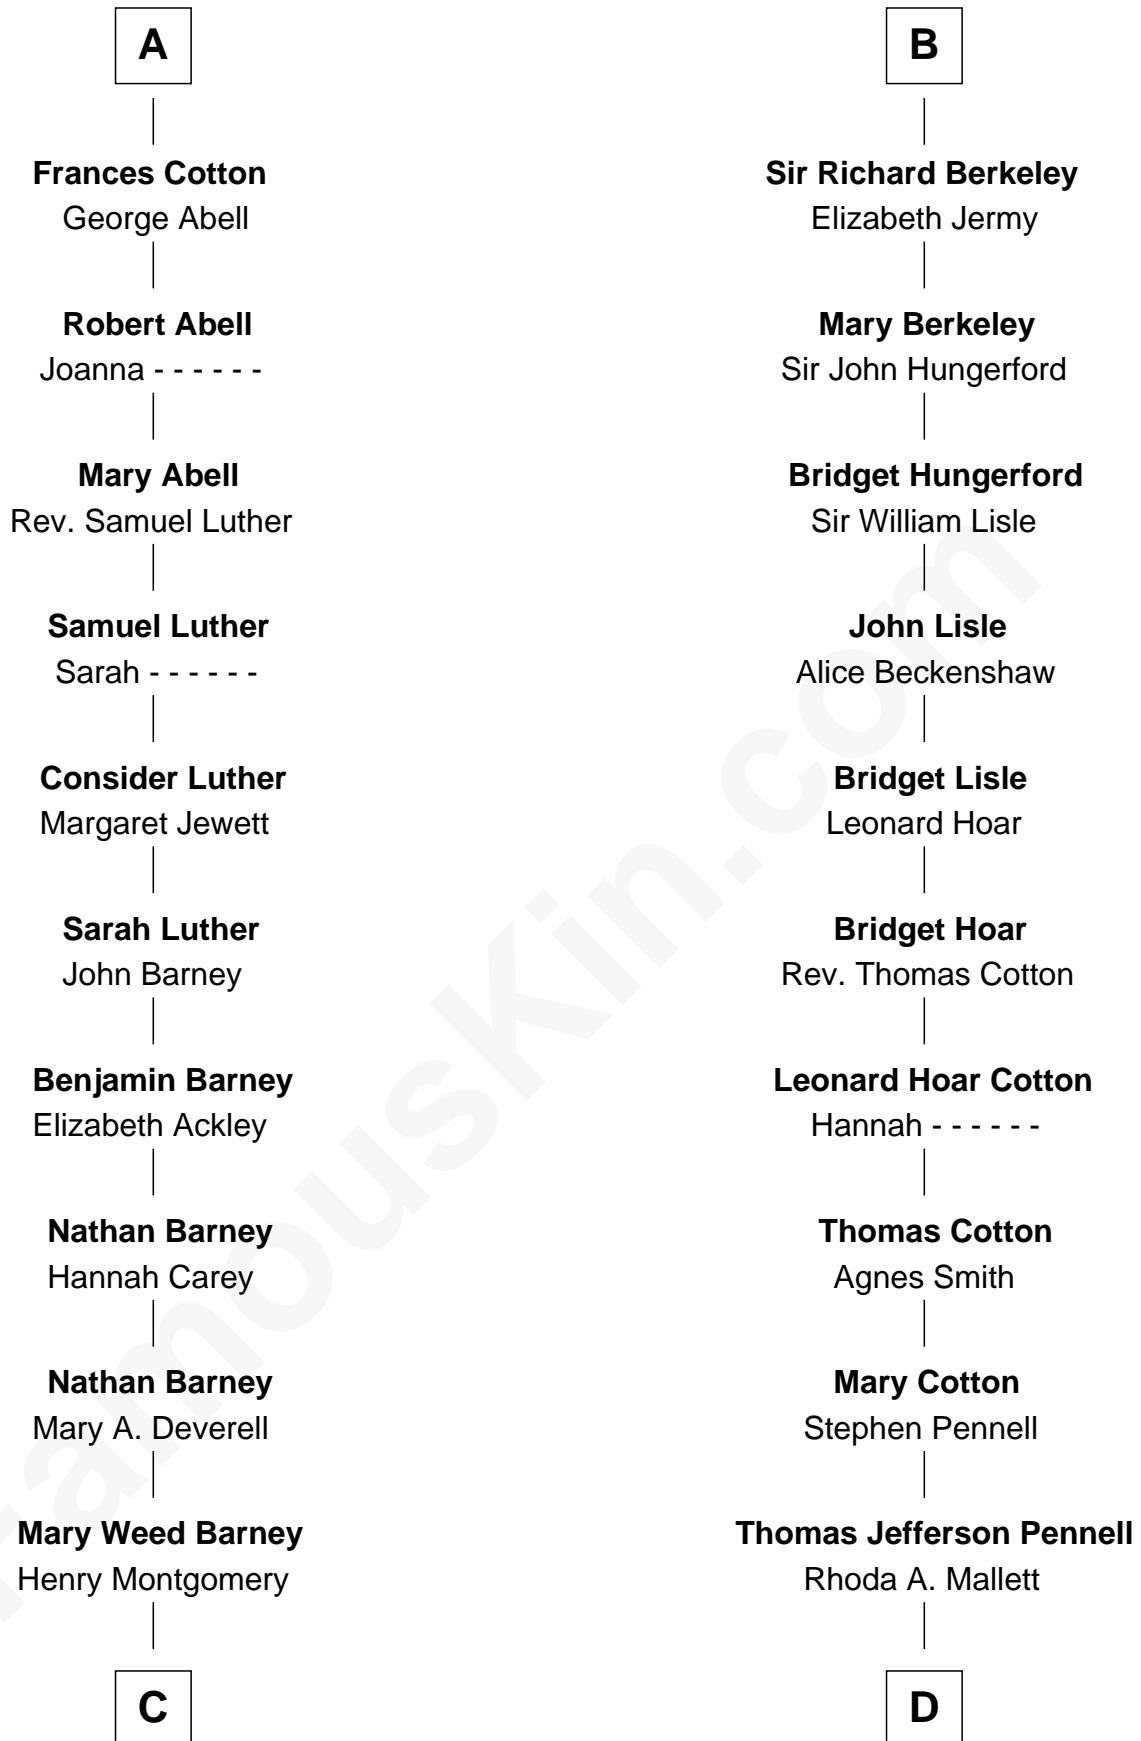

FamousKin.com
Relationship Chart of
Elizabeth Montgomery
 TV Actress - "Bewitched"

18th cousin 3 times removed of

Warren Buffett
 Chairman & CEO, Berkshire Hathaway

Sir Maurice de Berkeley
 Eve la Zouche

C

Henry Montgomery
Elizabeth Bryan Allen

Elizabeth Montgomery
TV Actress - "Bewitched"

D

Deborah Collamore Pennell
John Watson

Susan Ann Watson
Ford Bela Barber

Stella Frances Barber
John Ammon Stahl

Leila Stahl
Howard Homan Buffett