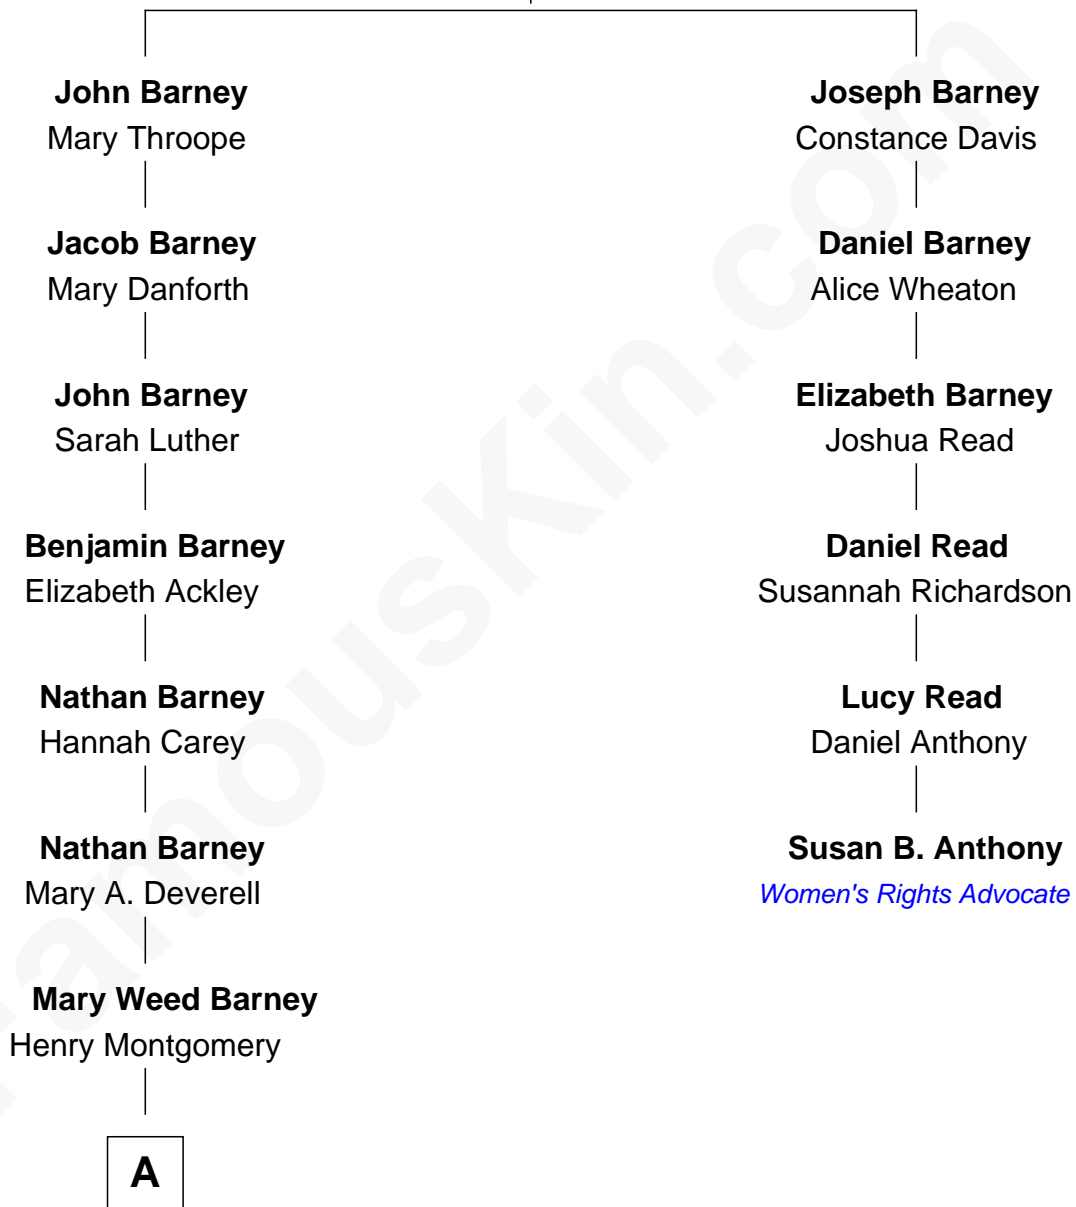

FamousKin.com Relationship Chart of

Elizabeth Montgomery

TV Actress - "Bewitched"

5th cousin 3 times removed of

Susan B. Anthony

Women's Rights Advocate

Rev. Jacob Barney

Ann Witt

A

Henry Montgomery
Elizabeth Bryan Allen

Elizabeth Montgomery
TV Actress - "Bewitched"

FamousKin.com