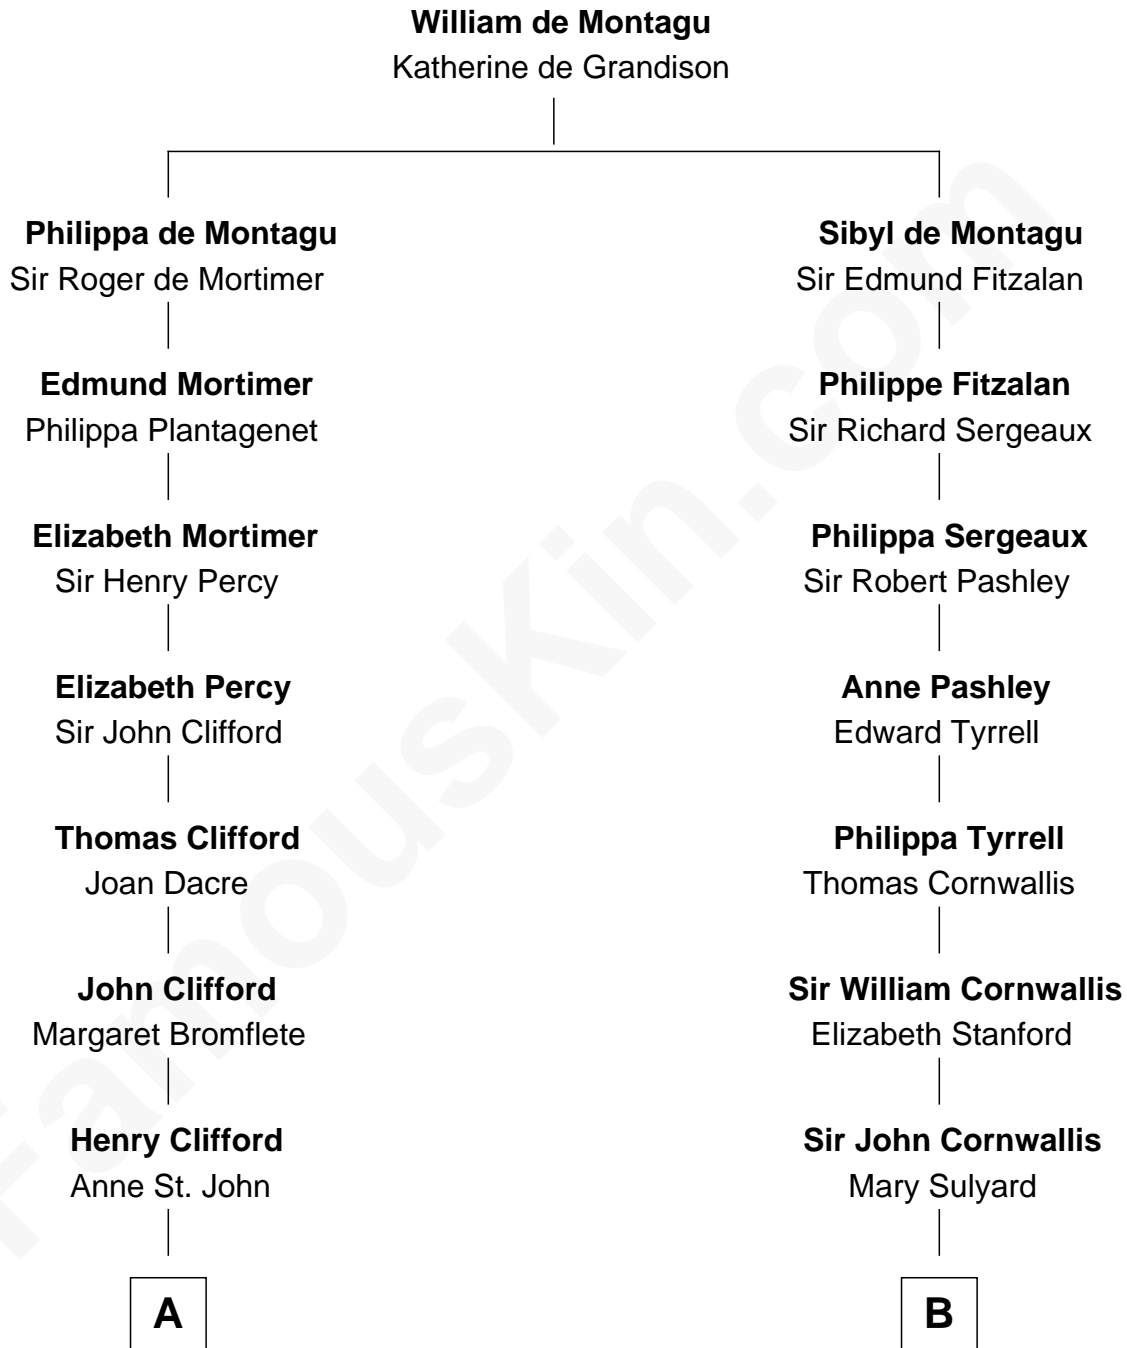

## Relationship Chart of

### Elizabeth Montgomery

TV Actress - "Bewitched"

17th cousin 4 times removed of

**Susan B. Anthony**

Women's Rights Advocate

**C**

—  
**Nathan Barney**

Hannah Carey

—  
**Nathan Barney**

Mary A. Deverell

—  
**Mary Weed Barney**

Henry Montgomery

—  
**Henry Montgomery**

Elizabeth Bryan Allen

—  
**Elizabeth Montgomery**

*TV Actress - "Bewitched"*