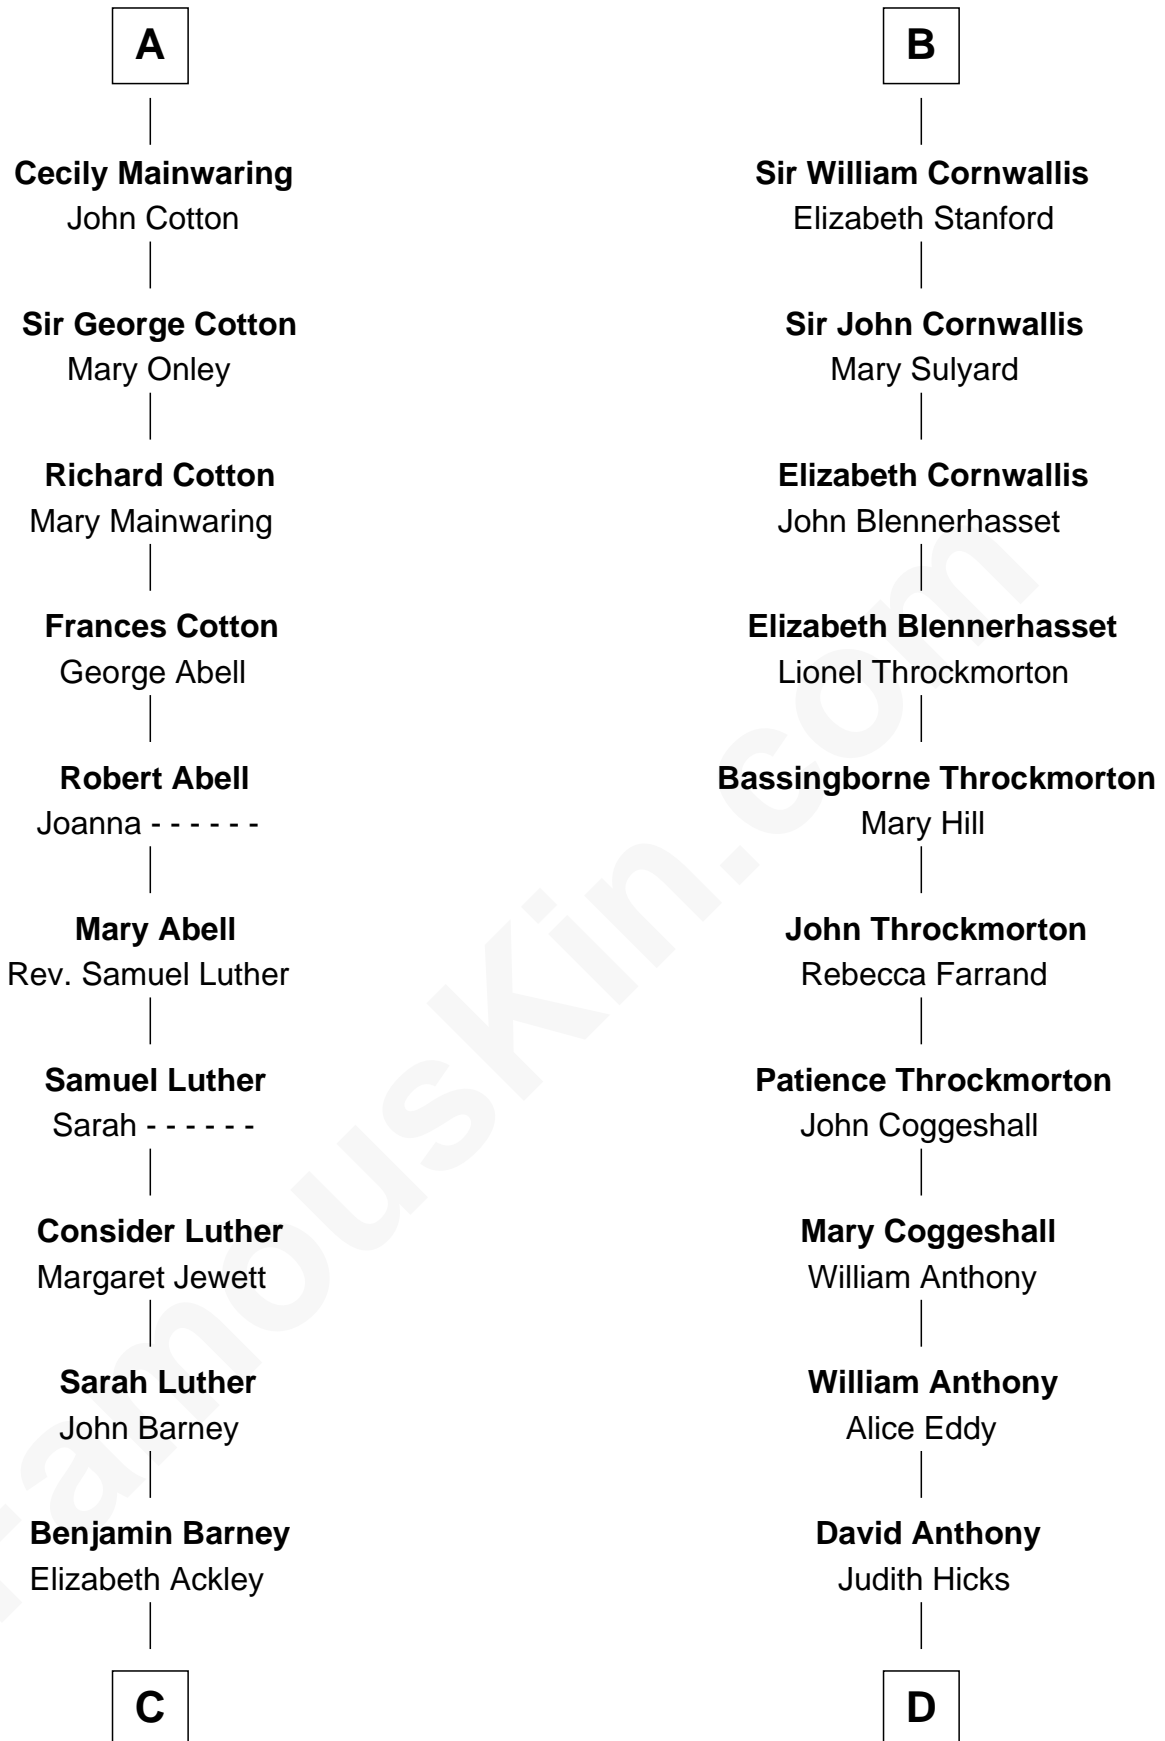

FamousKin.com
Relationship Chart of
Elizabeth Montgomery
TV Actress - "Bewitched"

19th cousin 2 times removed of

Susan B. Anthony
Women's Rights Advocate

Sir Hugh le Despencer
 Isabella de Beauchamp

Sir Philip le Despencer
 Margaret de Goushill

Hugh le Despencer
 Eleanor de Clare

Sir Philip le Despencer
 Joan de Cobham

Isabel le Despencer
 Richard Fitzalan

Sir Philip le Despencer
 Elizabeth - - - - -

Sir Edmund Fitzalan
 Sibyl de Montagu

Alice le Despenser
 Sir John Sutton

Philippe Fitzalan
 Sir Richard Sergeaux

Sir John Sutton
 Constance Blount

Philippa Sergeaux
 Sir Robert Pashley

Sir John Sutton
 Elizabeth Berkeley

Anne Pashley
 Edward Tyrrell

Jane Sutton
 Thomas Mainwaring

Philippa Tyrrell
 Thomas Cornwallis

A

B

C

Nathan Barney
Hannah Carey

Nathan Barney
Mary A. Deverell

Mary Weed Barney
Henry Montgomery

Henry Montgomery
Elizabeth Bryan Allen