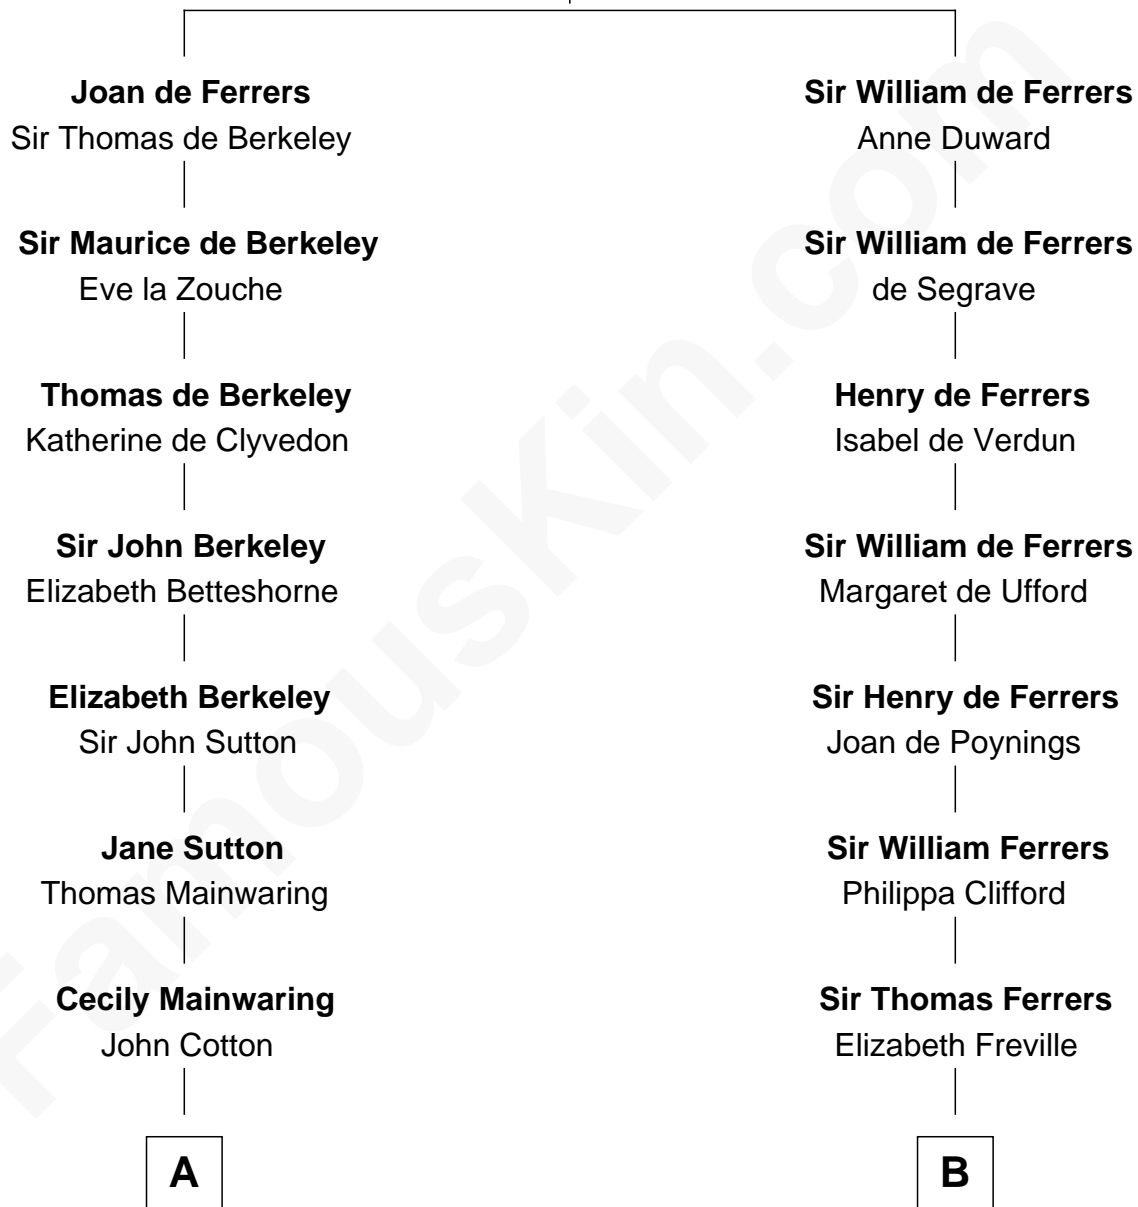

FamousKin.com Relationship Chart of

Elizabeth Montgomery

TV Actress - "Bewitched"

19th cousin 1 time removed of

Susan B. Anthony

Women's Rights Advocate

Sir William de Ferrers

Margaret de Quincy

C

Nathan Barney
Mary A. Deverell

Mary Weed Barney
Henry Montgomery

Henry Montgomery
Elizabeth Bryan Allen

Elizabeth Montgomery
TV Actress - "Bewitched"

D

Humphrey Anthony
Hannah Lapham

Daniel Anthony
Lucy Read