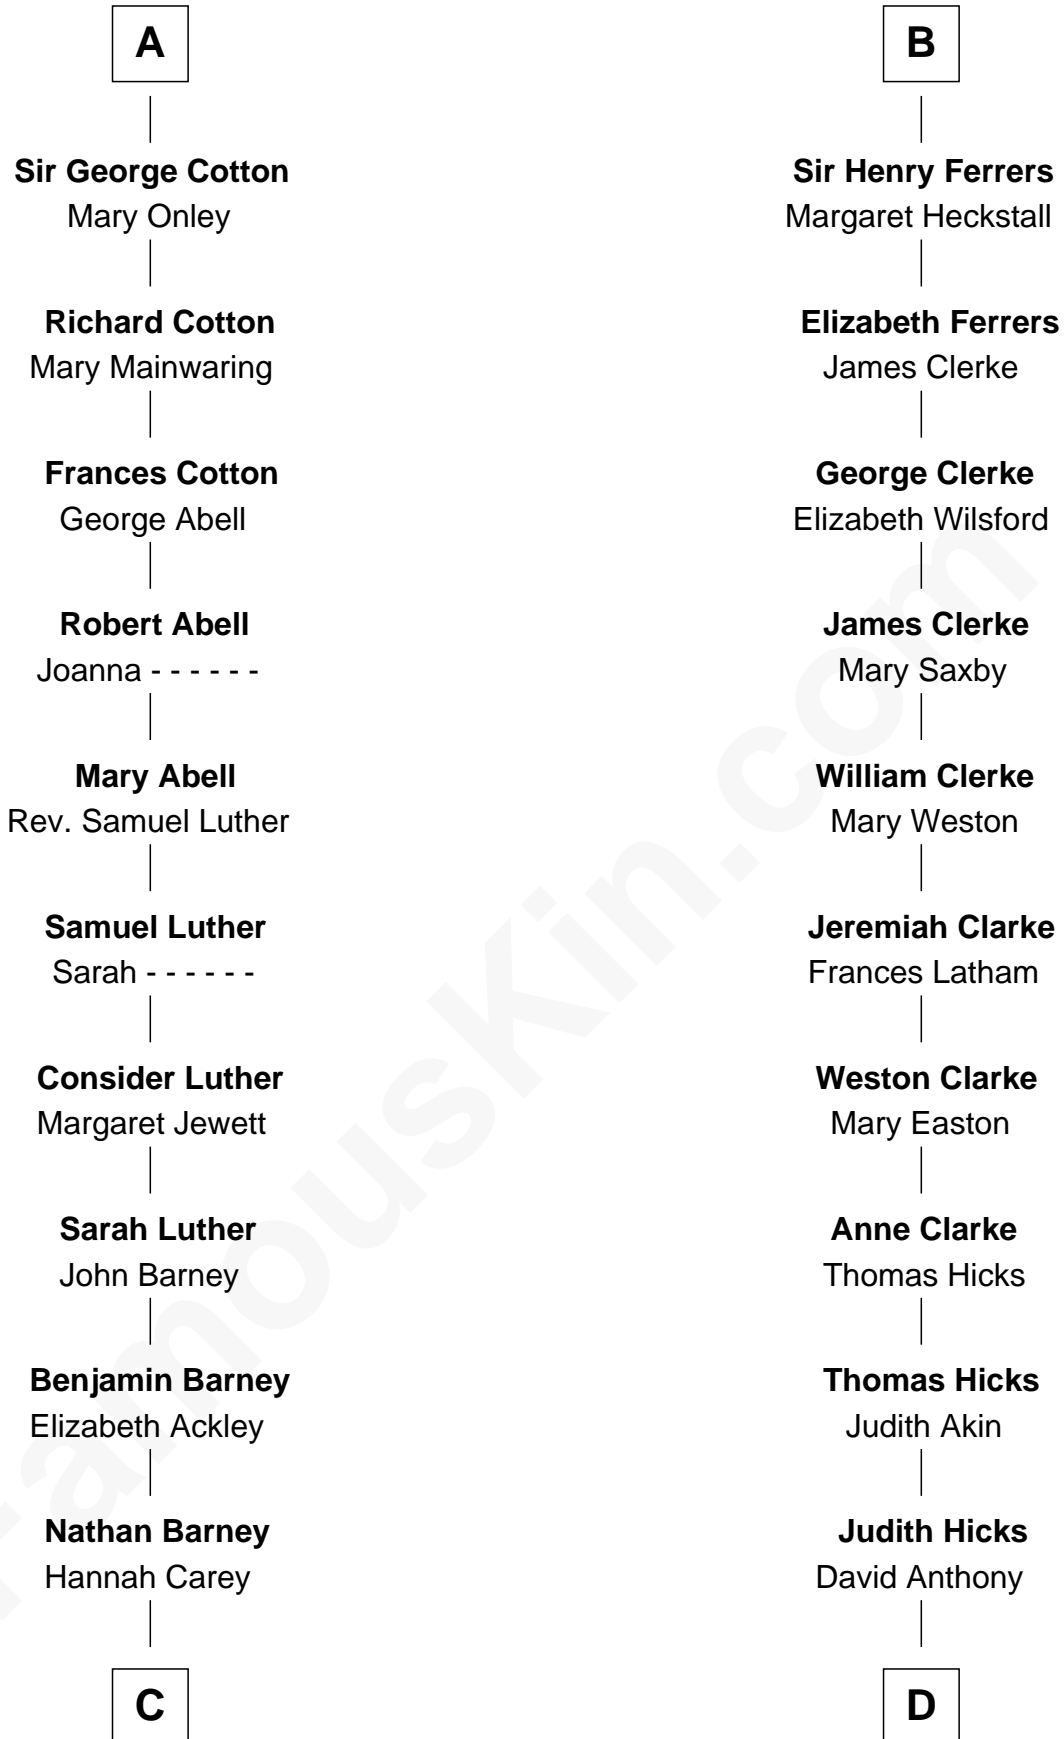

FamousKin.com Relationship Chart of

Elizabeth Montgomery

TV Actress - "Bewitched"

19th cousin 1 time removed of

Susan B. Anthony

Women's Rights Advocate

Sir William de Ferrers

Margaret de Quincy

C

Nathan Barney
Mary A. Deverell

Mary Weed Barney
Henry Montgomery

Henry Montgomery
Elizabeth Bryan Allen

Elizabeth Montgomery
TV Actress - "Bewitched"

D

Humphrey Anthony
Hannah Lapham

Daniel Anthony
Lucy Read