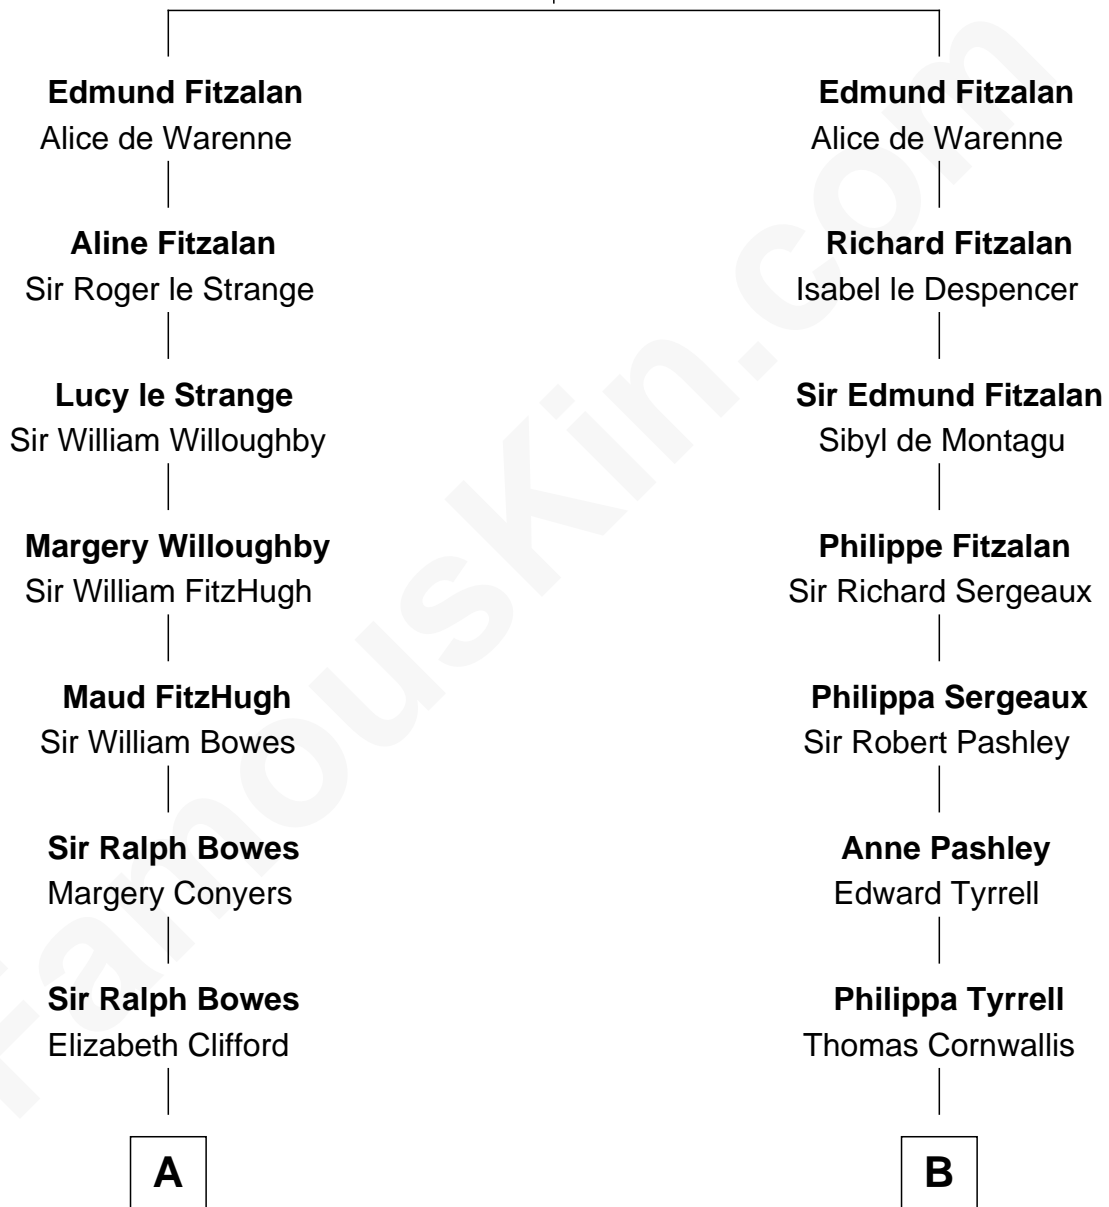

FamousKin.com Relationship Chart of

Elizabeth Montgomery

TV Actress - "Bewitched"

19th cousin 1 time removed of

Susan B. Anthony

Women's Rights Advocate

Richard Fitzalan

Alice de Saluzzo

C

Nathan Barney
Mary A. Deverell

Mary Weed Barney
Henry Montgomery

Henry Montgomery
Elizabeth Bryan Allen

Elizabeth Montgomery
TV Actress - "Bewitched"

D

Humphrey Anthony
Hannah Lapham

Daniel Anthony
Lucy Read