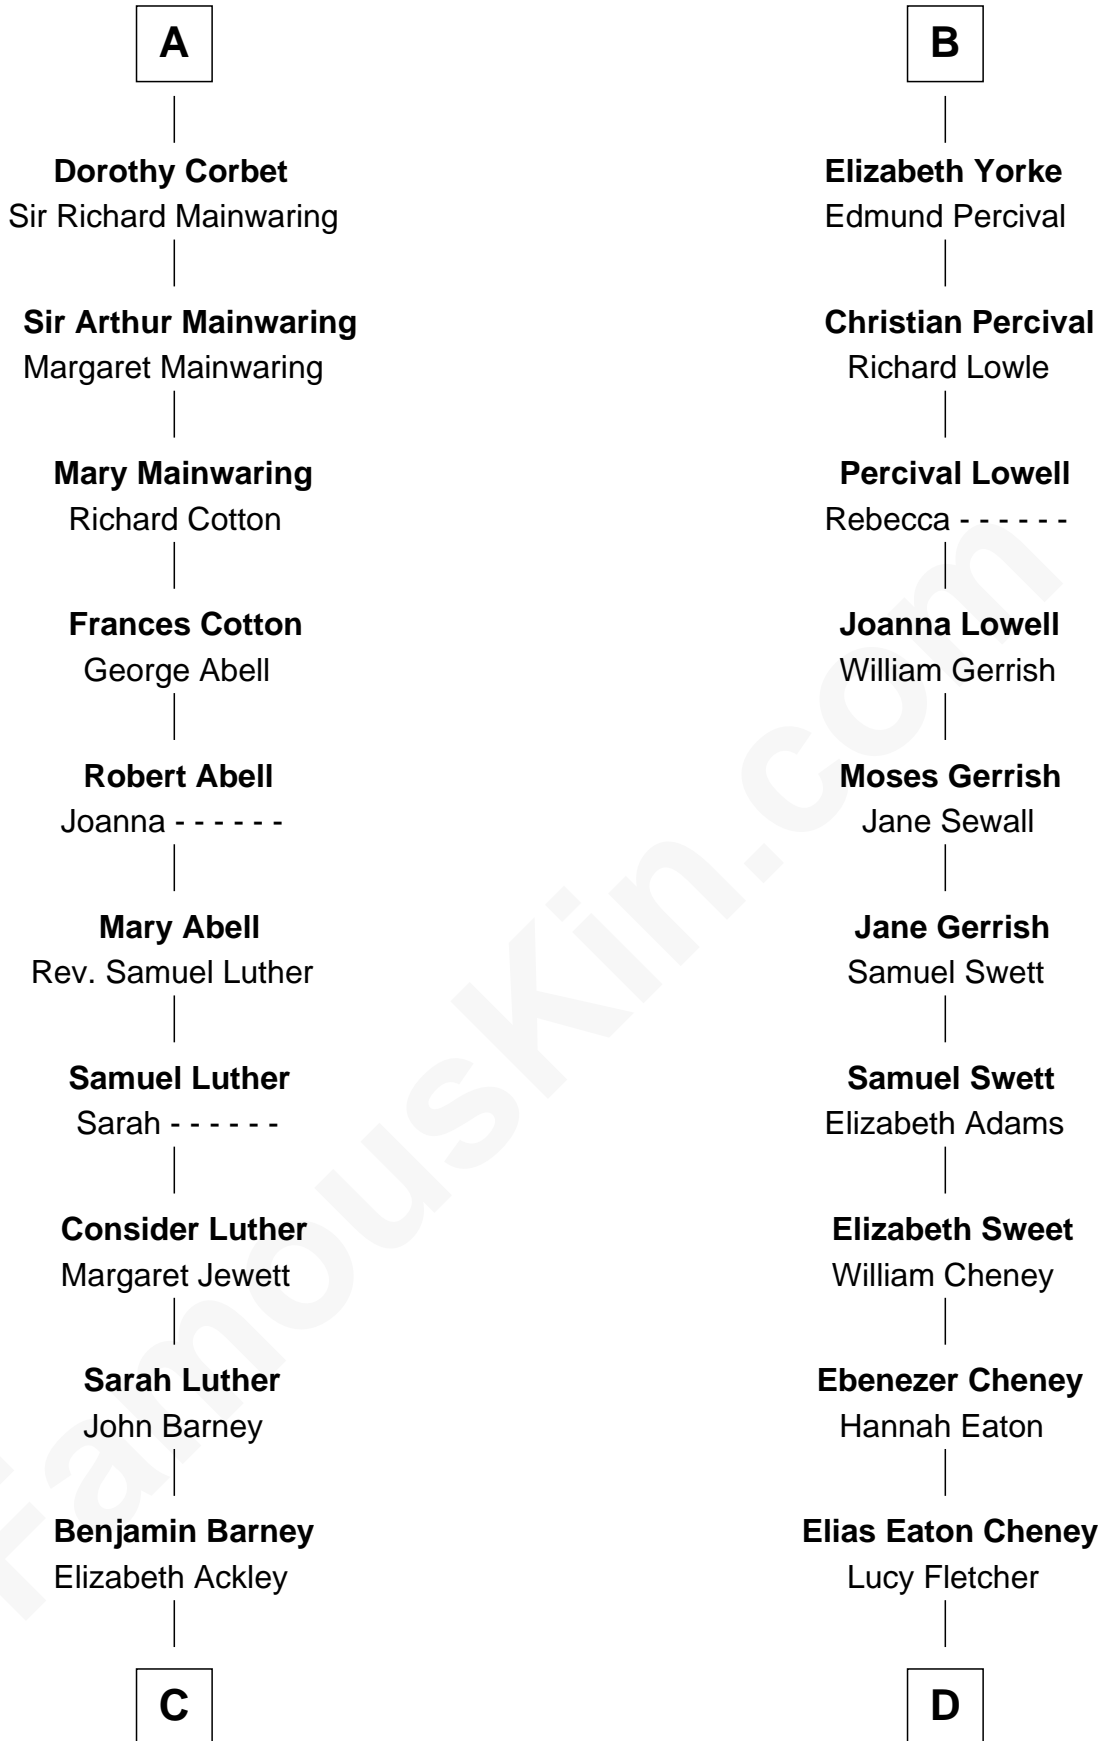

FamousKin.com Relationship Chart of

Elizabeth Montgomery

TV Actress - "Bewitched"

20th cousin 1 time removed of

Dick Cheney

46th U.S. Vice-President

Humphrey de Bohun

Elizabeth Plantagenet

Eleanor de Bohun
Sir James le Boteler

James le Boteler
Elizabeth Darcy

James Butler
Anne de Welles

James Butler
Joan Beauchamp

Elizabeth Butler
John Talbot

Ann Talbot
Sir Henry Vernon

Elizabeth Vernon
Sir Robert Corbet

A

Margaret de Bohun
Sir Hugh de Courtnay

Elizabeth de Courtnay
Sir Andrew Luttrell

Sir Hugh Luttrell
Catherine de Beaumont

Sir John Luttrell
Margaret Touchet

Sir James Luttrell
Elizabeth Courtnay

Sir Hugh Luttrell
Margaret Hill

Eleanor Luttrell
Roger Yorke

B

C

Nathan Barney
Hannah Carey

Nathan Barney
Mary A. Deverell

Mary Weed Barney
Henry Montgomery

Henry Montgomery
Elizabeth Bryan Allen

Elizabeth Montgomery
TV Actress - "Bewitched"