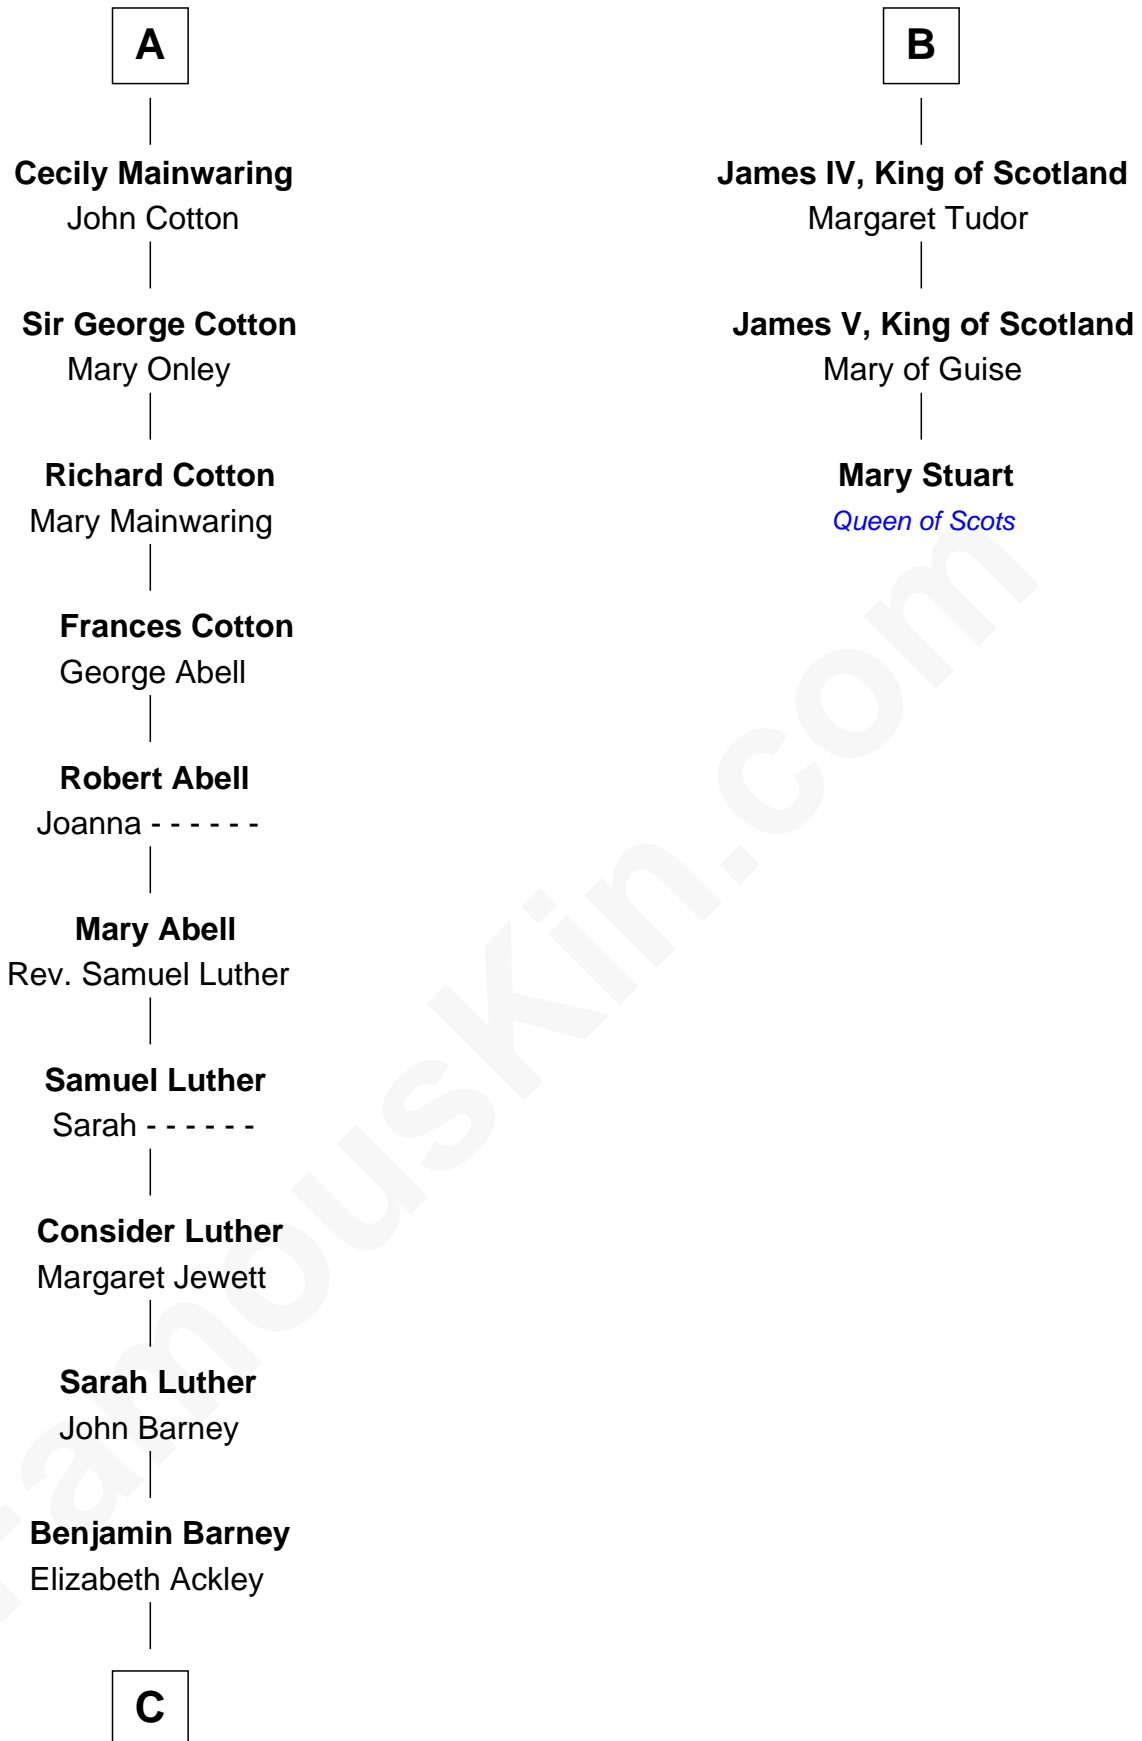

**FamousKin.com**  
**Relationship Chart of**  
**Elizabeth Montgomery**  
*TV Actress - "Bewitched"*

9th cousin 12 times removed of

**Mary Stuart**  
*Queen of Scots*

**C**

—  
**Nathan Barney**

Hannah Carey

—  
**Nathan Barney**

Mary A. Deverell

—  
**Mary Weed Barney**

Henry Montgomery

—  
**Henry Montgomery**

Elizabeth Bryan Allen

—  
**Elizabeth Montgomery**

*TV Actress - "Bewitched"*