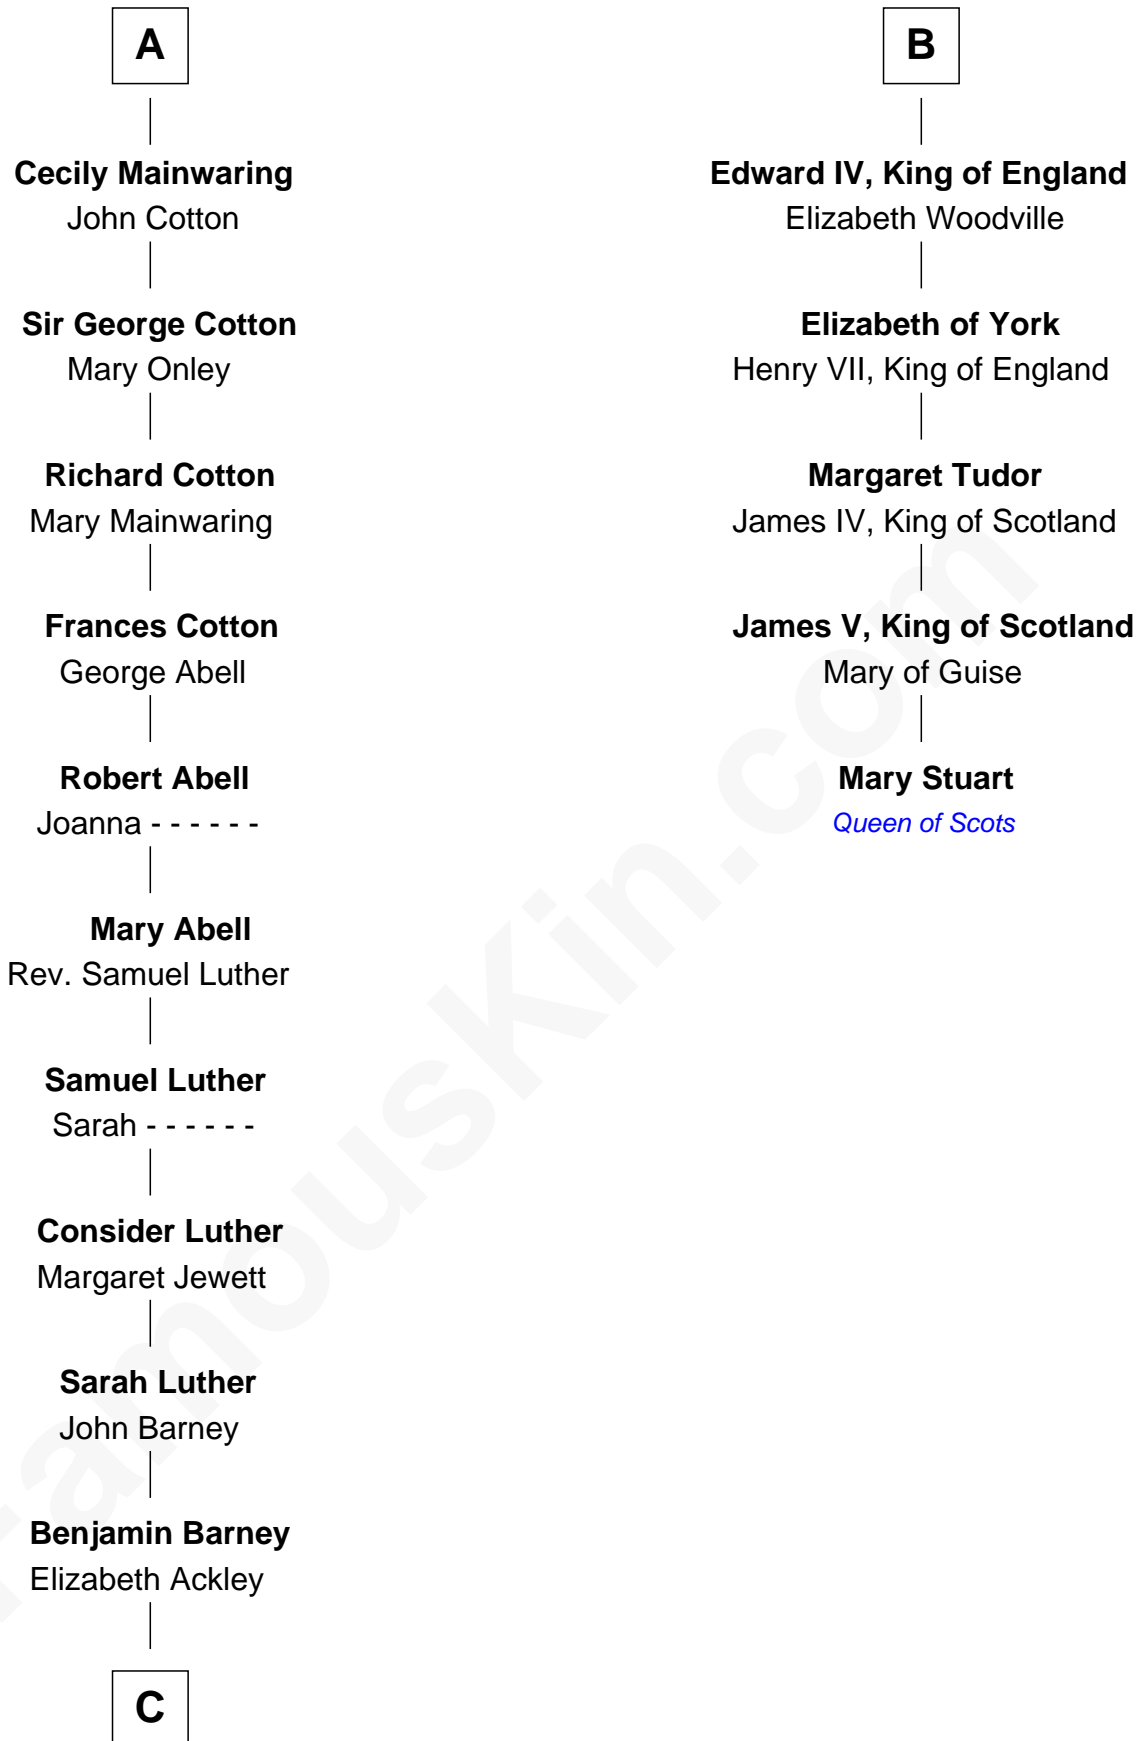

FamousKin.com
Relationship Chart of
Elizabeth Montgomery
TV Actress - "Bewitched"

11th cousin 10 times removed of

Mary Stuart
Queen of Scots

William de Braiose
 Eva Marshal

Eve de Braiose
 Sir William de Cantilupe

Milicent de Cantilupe
 Eudo la Zouche

Eve la Zouche
 Sir Maurice de Berkeley

Thomas de Berkeley
 Katherine de Clyvedon

Sir John Berkeley
 Elizabeth Betteshorne

Elizabeth Berkeley
 Sir John Sutton

Jane Sutton
 Thomas Mainwaring

A

Maud de Braose
 Roger Mortimer

Sir Edmund Mortimer
 Margaret de Fiennes

Iseult de Mortimer
 Sir Hugh I de Audley

Alice de Audley
 Sir Ralph de Neville

Sir John de Neville
 Maude de Percy

Sir Ralph Neville
 Joan Beaufort

Cecily Neville
 Sir Richard Plantagenet

B

C

—
Nathan Barney

Hannah Carey

—
Nathan Barney

Mary A. Deverell

—
Mary Weed Barney