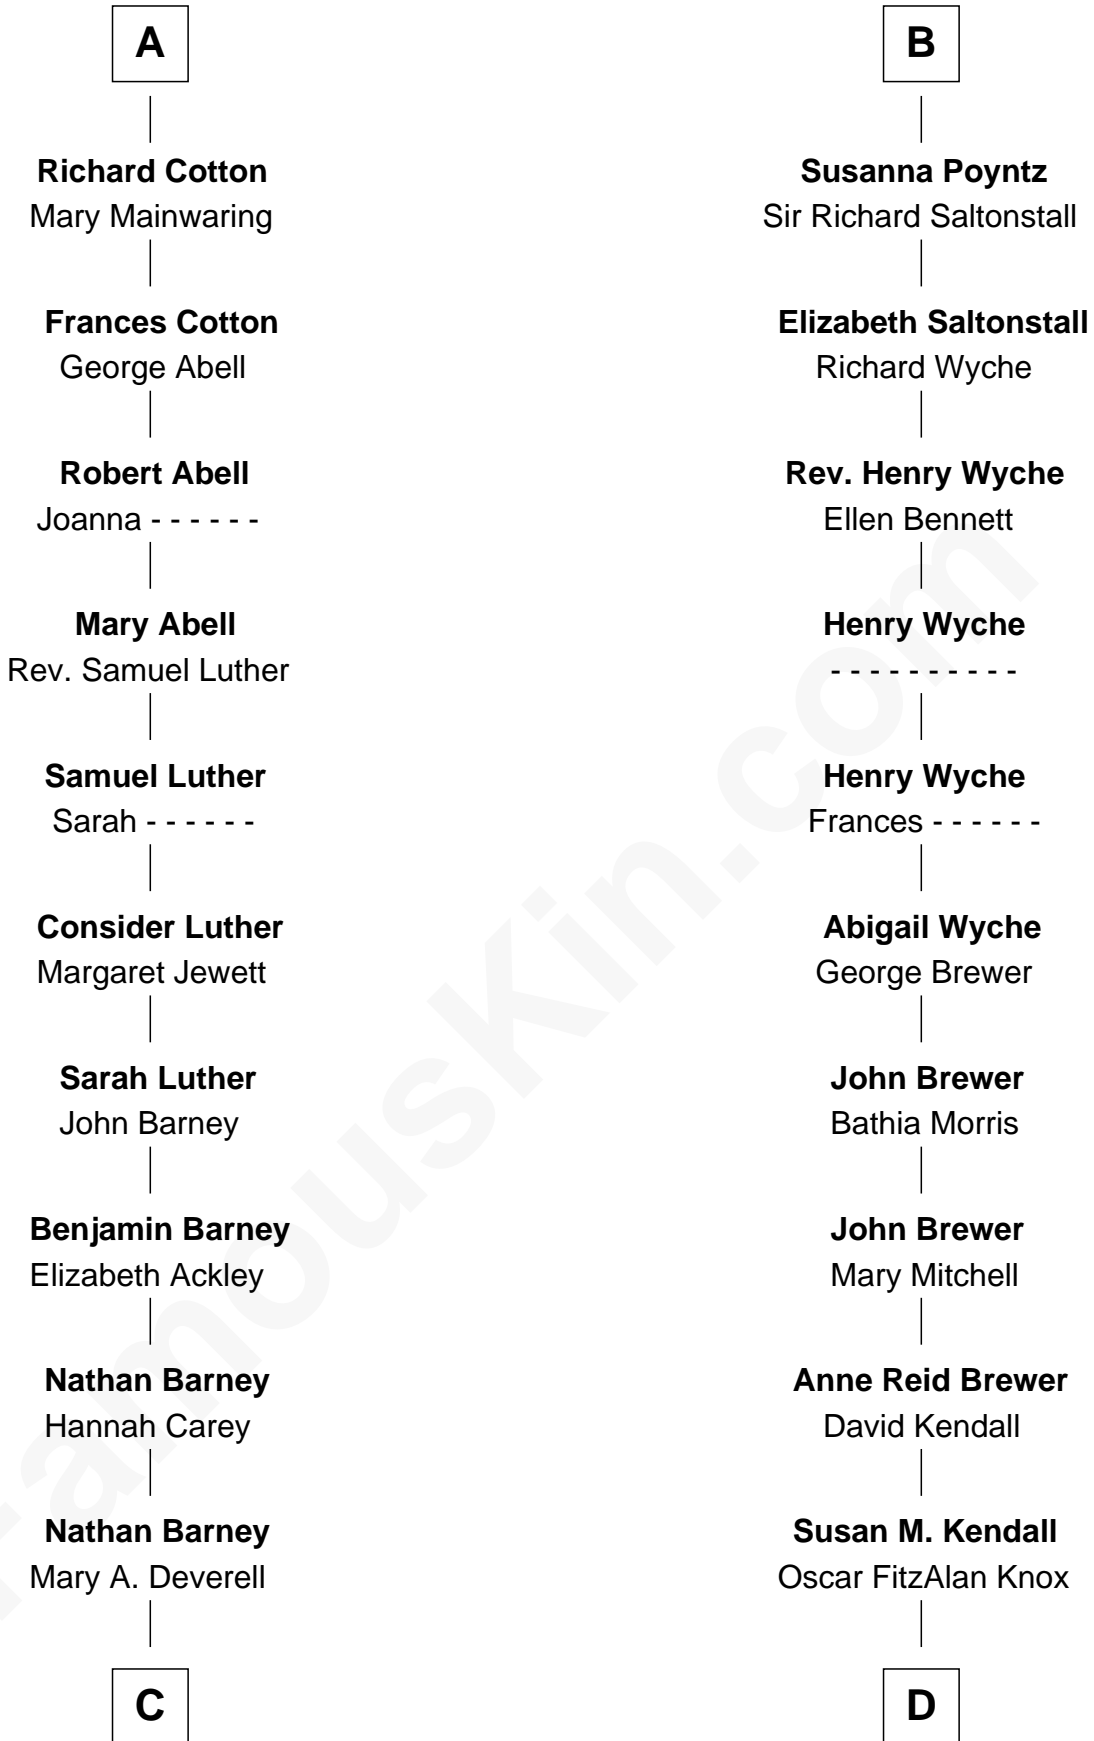

FamousKin.com
Relationship Chart of
Elizabeth Montgomery
TV Actress - "Bewitched"

19th cousin 1 time removed of
Truman Capote
Author of In Cold Blood

C

Mary Weed Barney

Henry Montgomery

Henry Montgomery

Elizabeth Bryan Allen

Elizabeth Montgomery

TV Actress - "Bewitched"

D

John Brewer Knox

Lula Margaret Dinkins

Mabel Knox

Archulus Persons

Archulus Persons