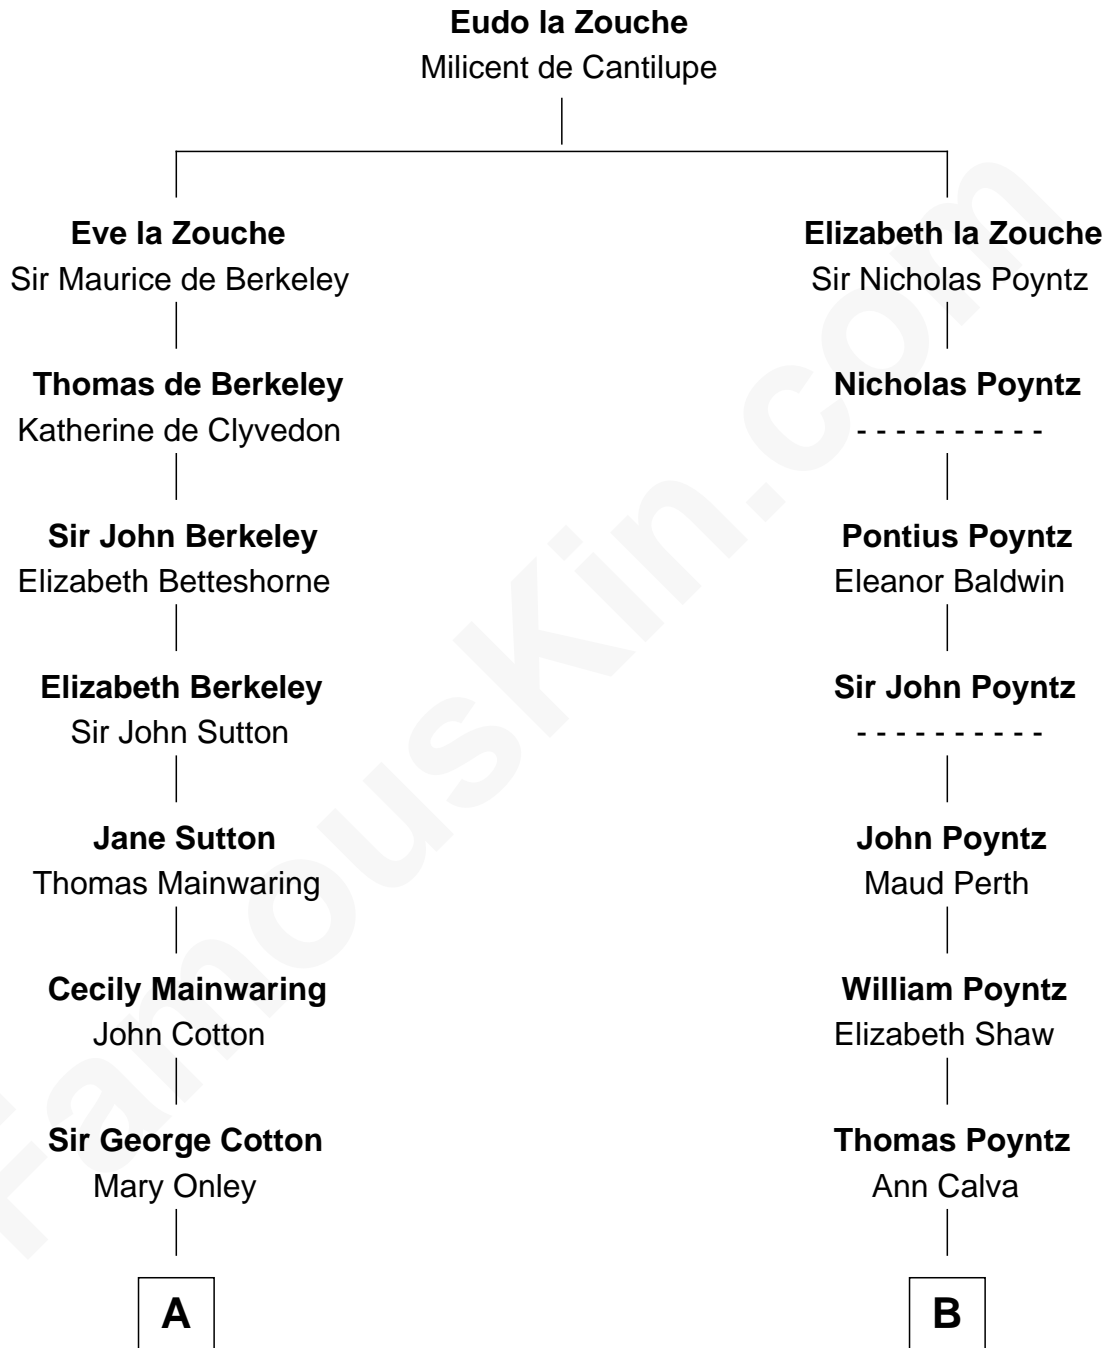

FamousKin.com
Relationship Chart of
Elizabeth Montgomery
TV Actress - "Bewitched"

19th cousin 1 time removed of
Truman Capote
Author of In Cold Blood

C

Mary Weed Barney

Henry Montgomery

Henry Montgomery

Elizabeth Bryan Allen

Elizabeth Montgomery

TV Actress - "Bewitched"

D

John Brewer Knox

Lula Margaret Dinkins

Mabel Knox

Archulus Persons

Archulus Persons