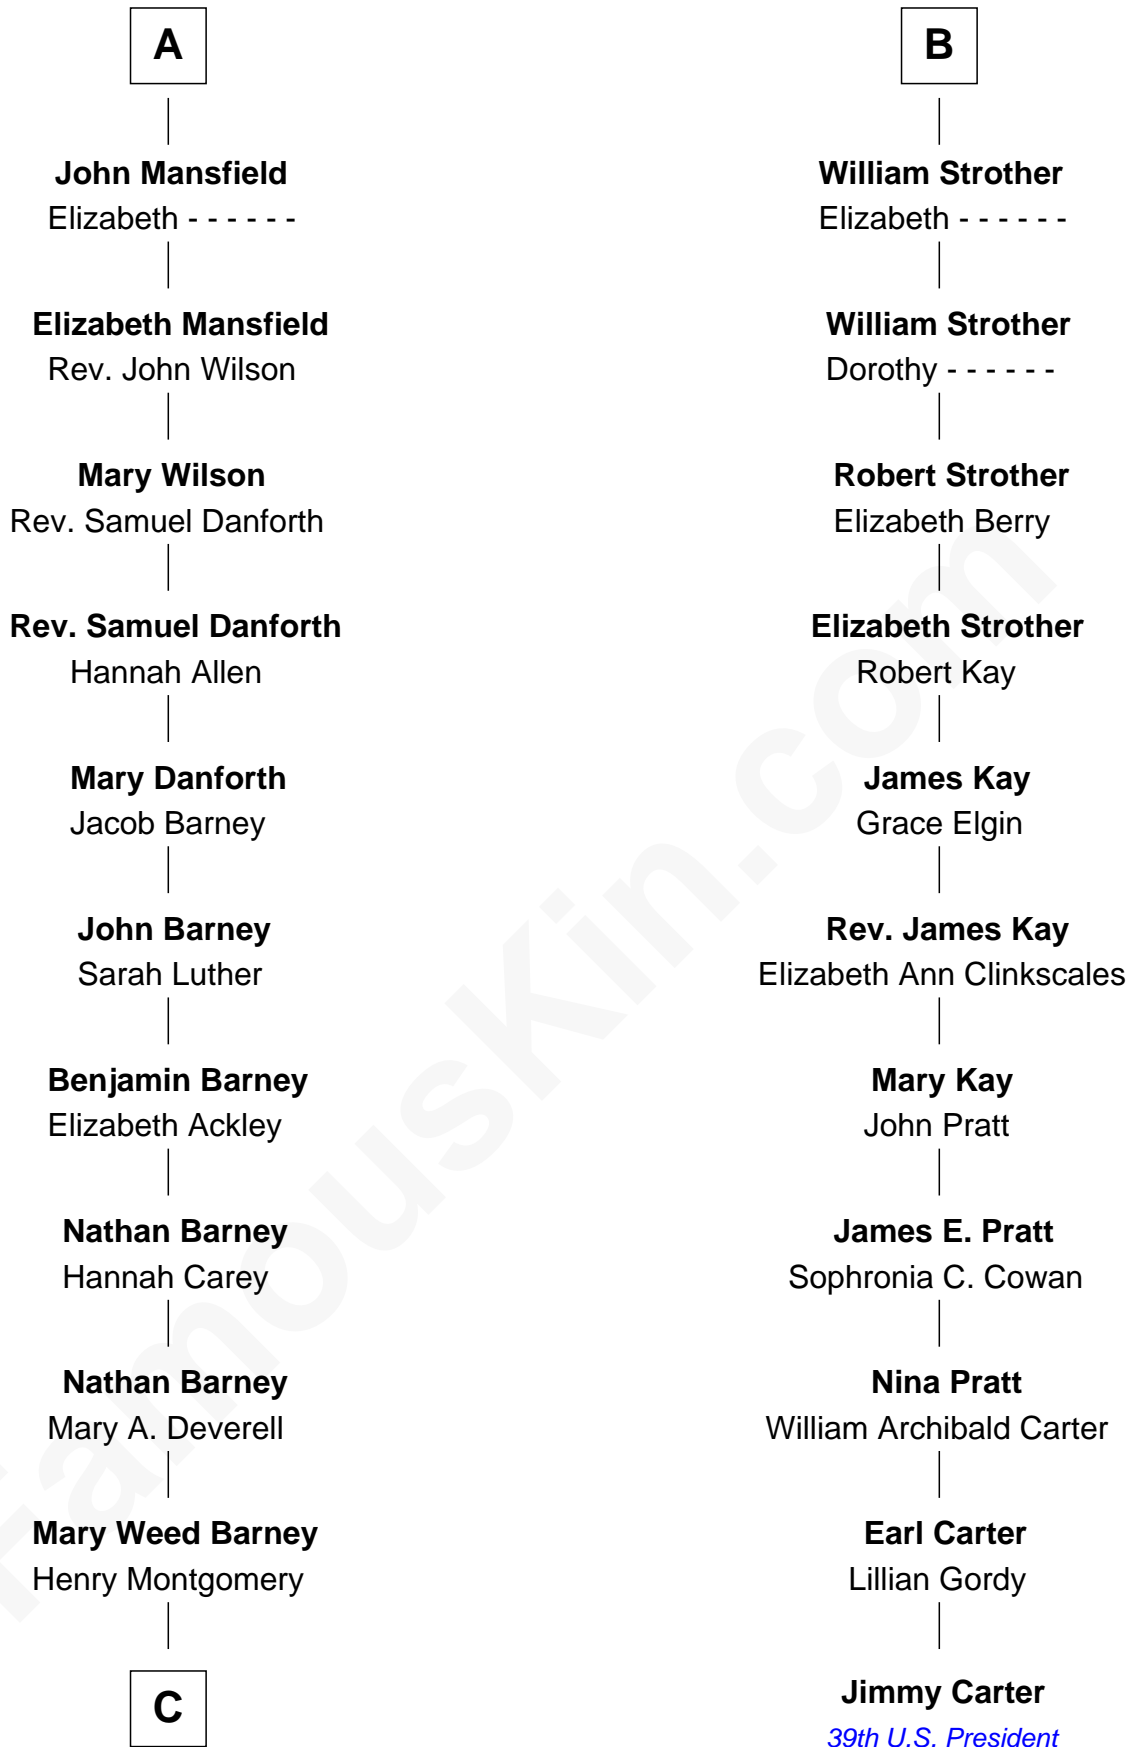

FamousKin.com
Relationship Chart of
Elizabeth Montgomery
TV Actress - "Bewitched"

17th cousin 1 time removed of

Jimmy Carter
39th U.S. President

C

Henry Montgomery
Elizabeth Bryan Allen

Elizabeth Montgomery
TV Actress - "Bewitched"

FamousKin.com