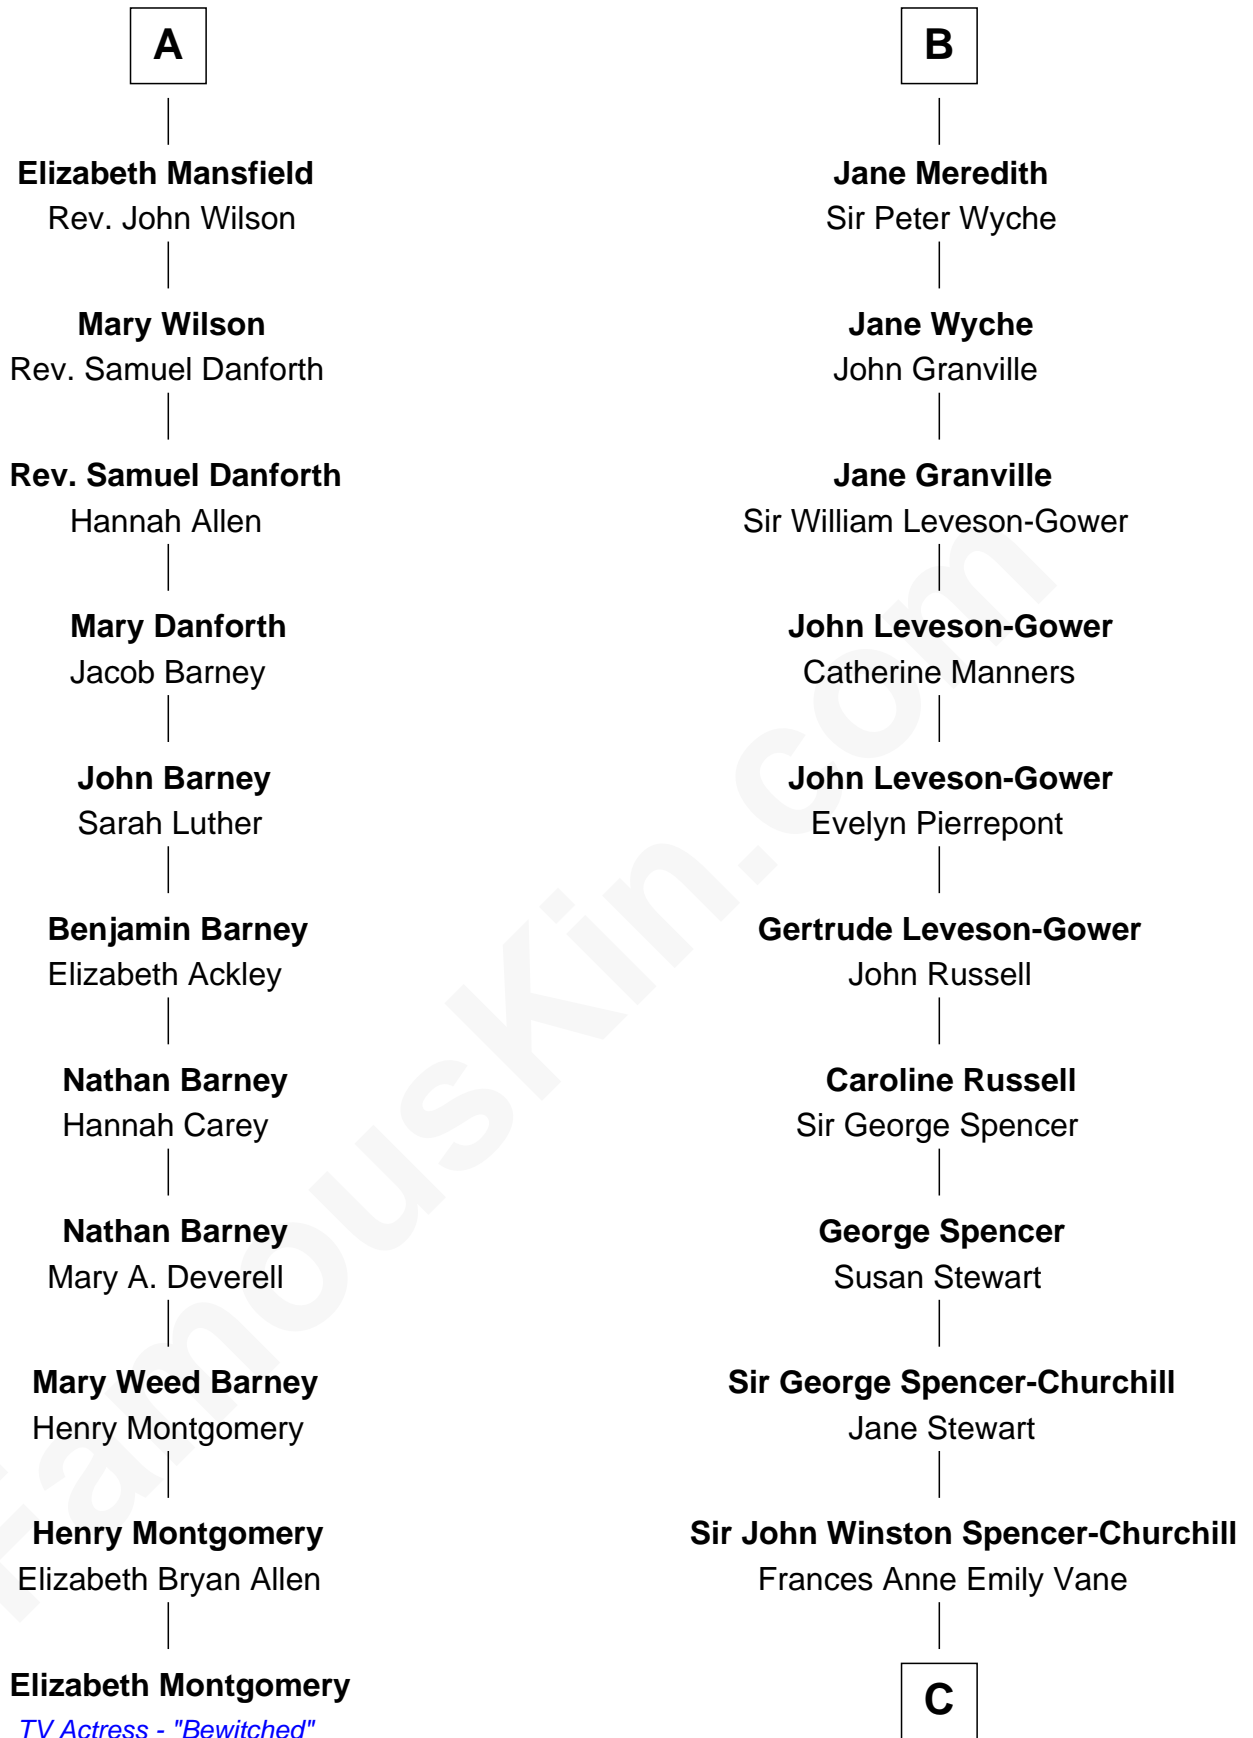

# FamousKin.com Relationship Chart of

**Elizabeth Montgomery**

TV Actress - "Bewitched"

17th cousin 1 time removed of

**Sir Winston Churchill**

Prime Minister of the United Kingdom

C

Randolph Henry Spencer-Churchill

Jeanette Jerome

Sir Winston Churchill

*Prime Minister of the United Kingdom*

FamousKin.com