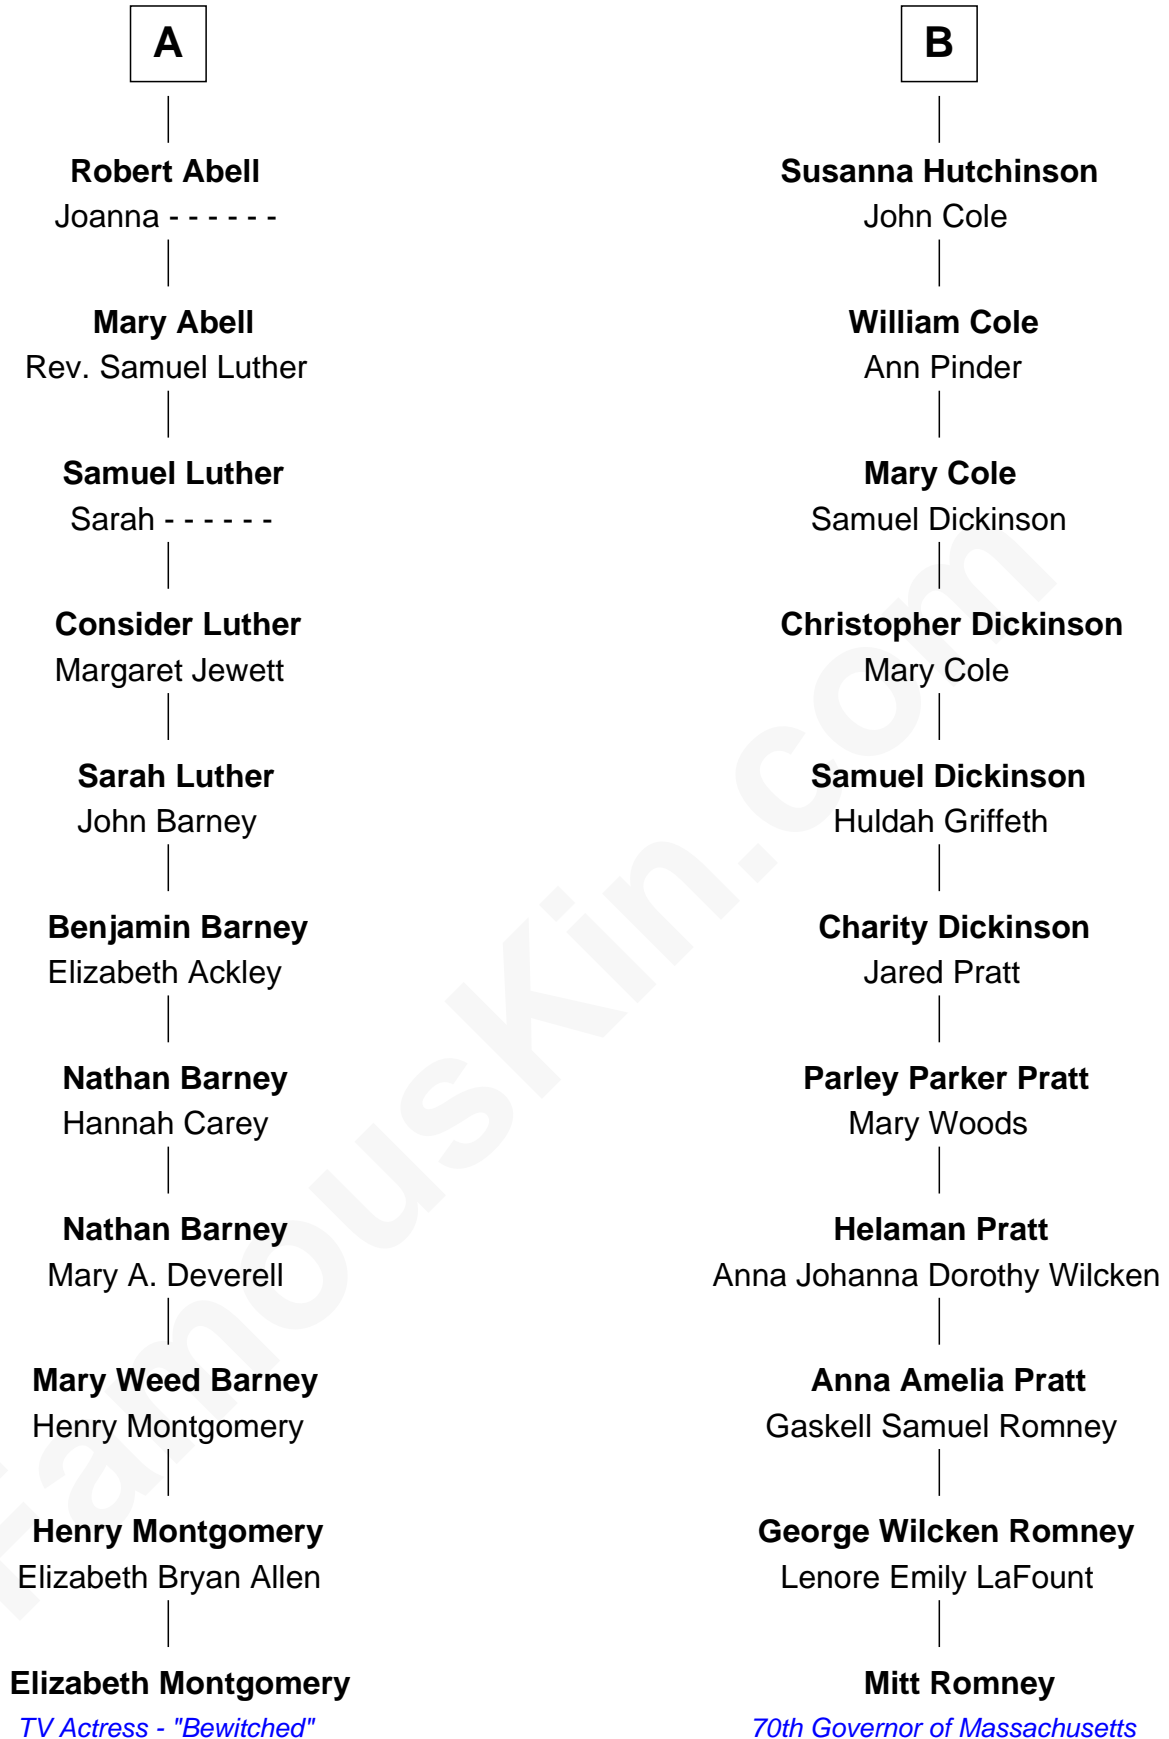

FamousKin.com Relationship Chart of

Elizabeth Montgomery

TV Actress - "Bewitched"

17th cousin of

Mitt Romney

70th Governor of Massachusetts

Sir Walter Blount

Sancha de Ayala

Sir George Cotton

Mary Onley

Richard Cotton

Mary Mainwaring

Frances Cotton

George Abell

A

Sir Thomas Blount

Margaret de Gresley

Sir Thomas Blount

Agnes Hawley

Anne Blount

William Marbury

Robert Marbury

Katherine Williamson

William Marbury

Agnes Lenton

Rev. Francis Marbury

Bridget Dryden

Anne Marbury

William Hutchinson

B

Mitt Romney photo by [Gage Skidmore](#) (CC BY-SA 3.0)