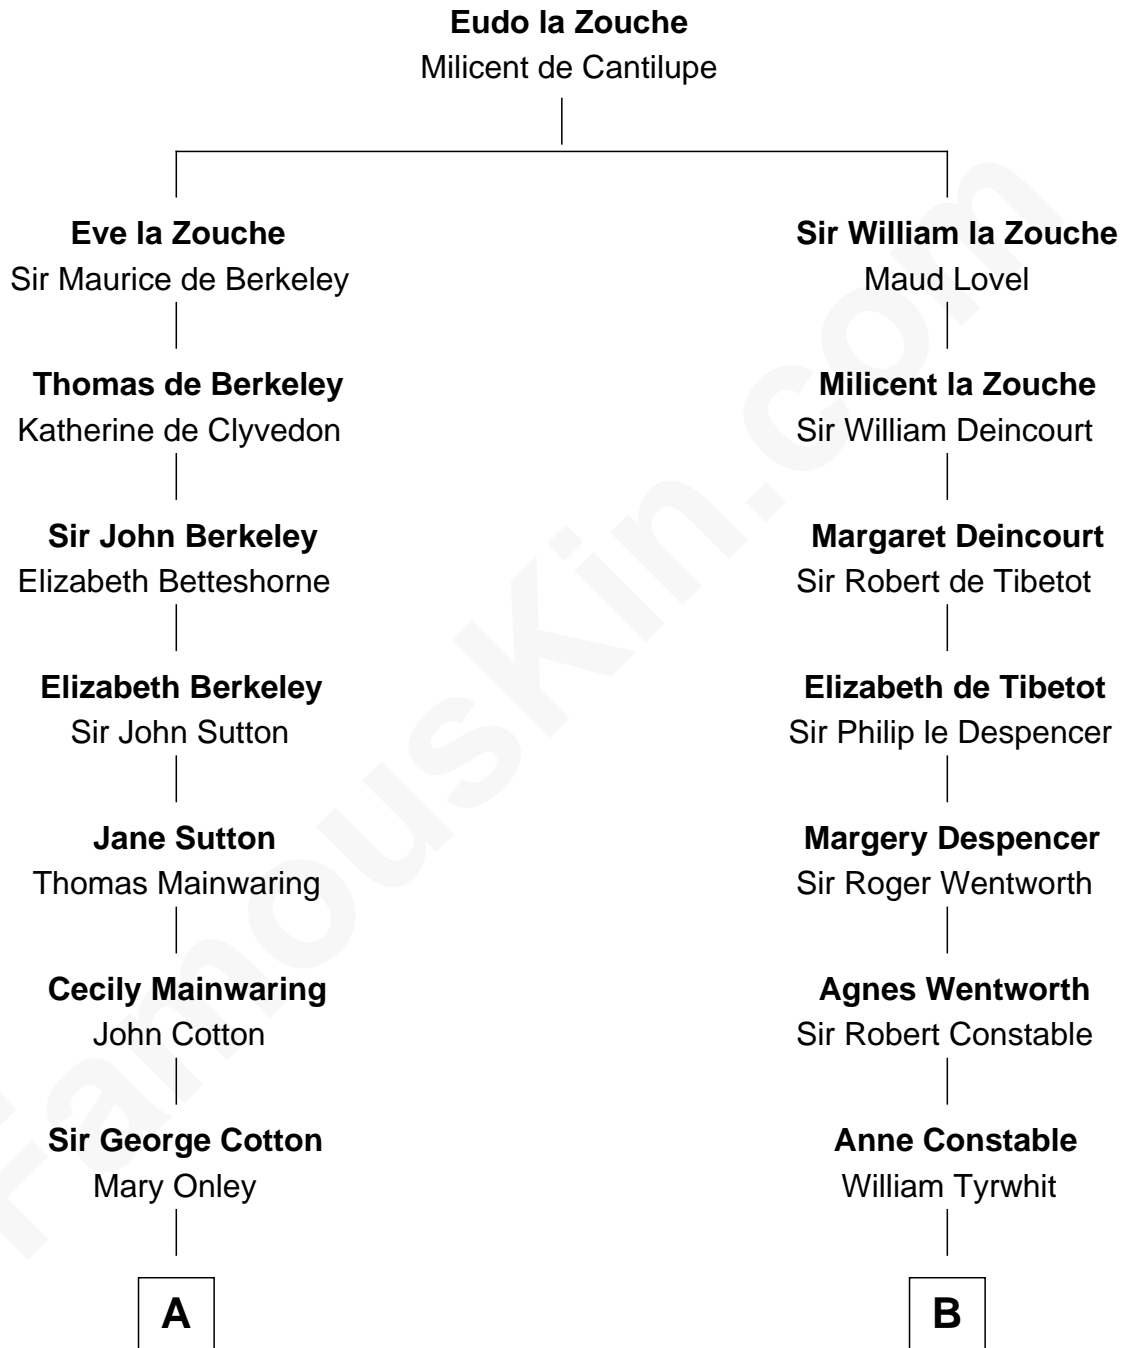

FamousKin.com
Relationship Chart of
Elizabeth Montgomery
TV Actress - "Bewitched"

19th cousin 2 times removed of
Mitt Romney
70th Governor of Massachusetts

C

Mary Weed Barney

Henry Montgomery

Henry Montgomery

Elizabeth Bryan Allen

Elizabeth Montgomey

TV Actress - "Bewitched"

D

Clarissa Minerva Duzette

Lewis Robison

Charles Edward Robison

Rosetta Mary Berry

Alma Luella Robison

Harold Arundel LaFount

Lenore Emily LaFount

George Wilcken Romney

Mitt Romney

70th Governor of Massachusetts

FamousKin.com