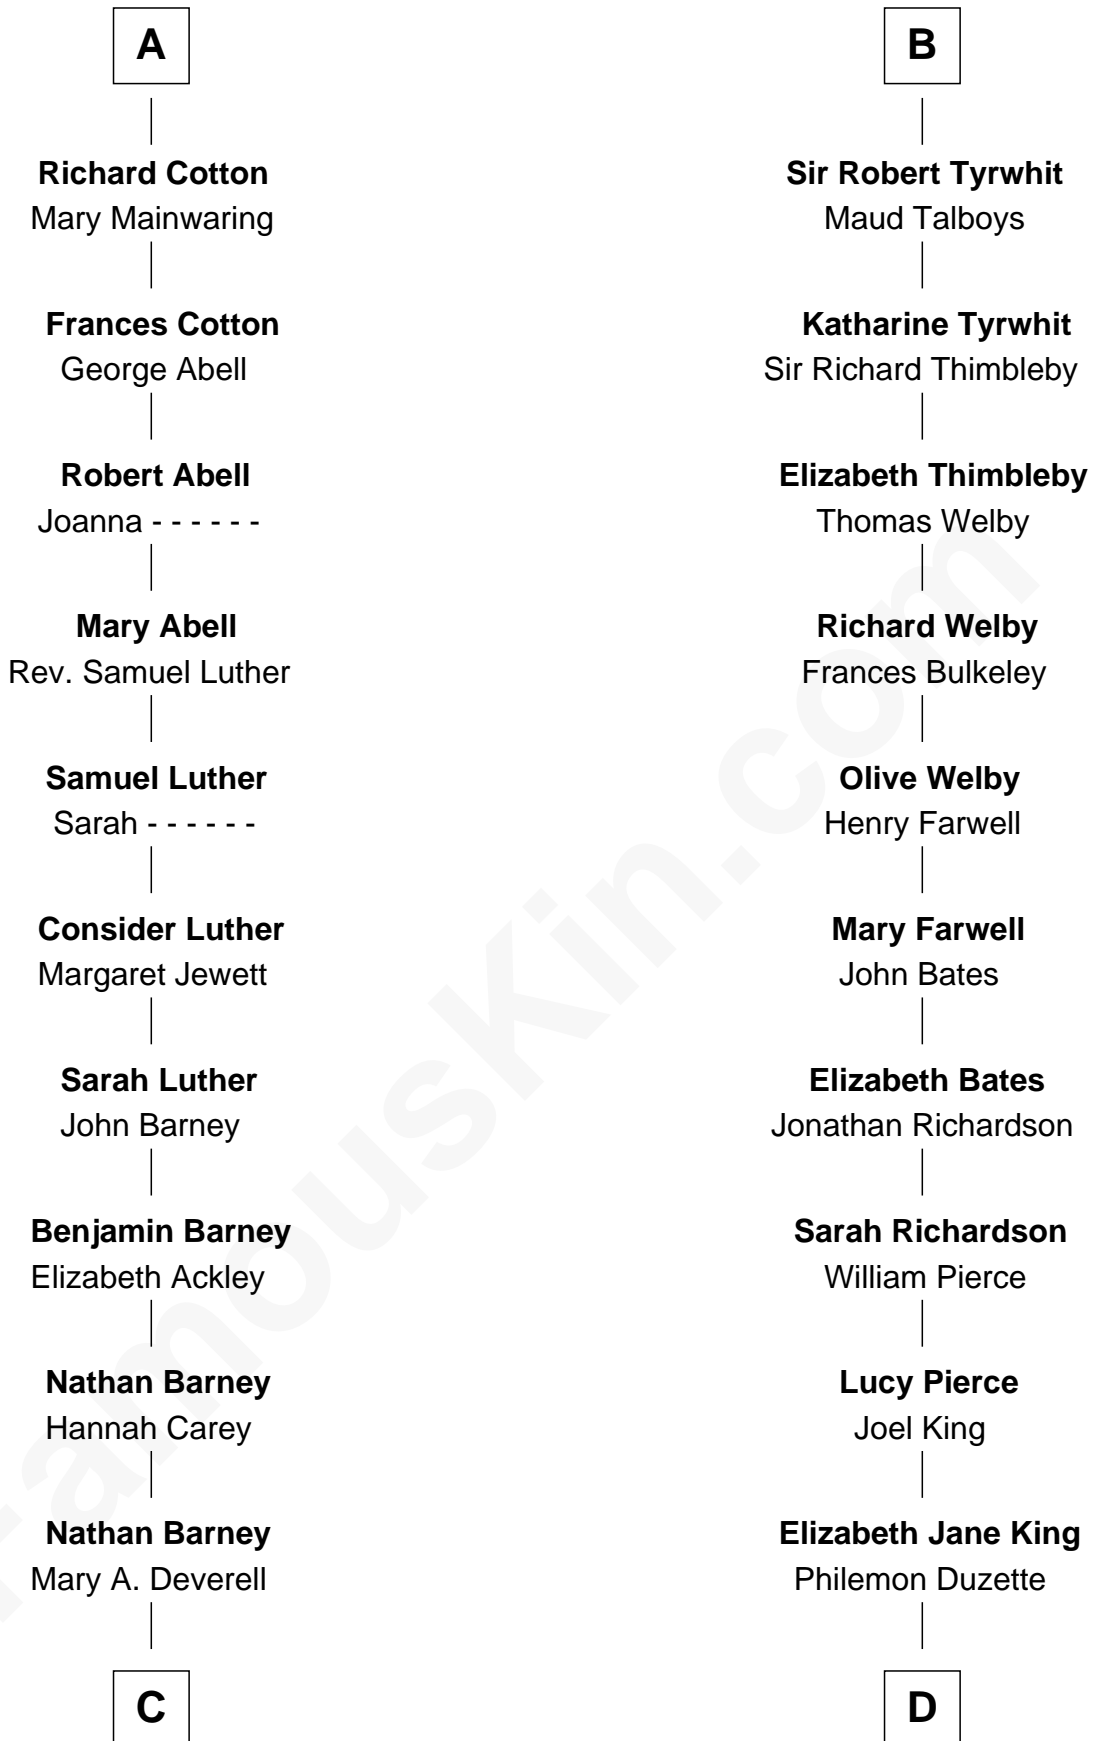

FamousKin.com
Relationship Chart of
Elizabeth Montgomery
TV Actress - "Bewitched"

19th cousin 2 times removed of
Mitt Romney
70th Governor of Massachusetts

C

Mary Weed Barney

Henry Montgomery

Henry Montgomery

Elizabeth Bryan Allen

Elizabeth Montgomey

TV Actress - "Bewitched"

D

Clarissa Minerva Duzette

Lewis Robison

Charles Edward Robison

Rosetta Mary Berry

Alma Luella Robison

Harold Arundel LaFount

Lenore Emily LaFount

George Wilcken Romney

Mitt Romney

70th Governor of Massachusetts

FamousKin.com