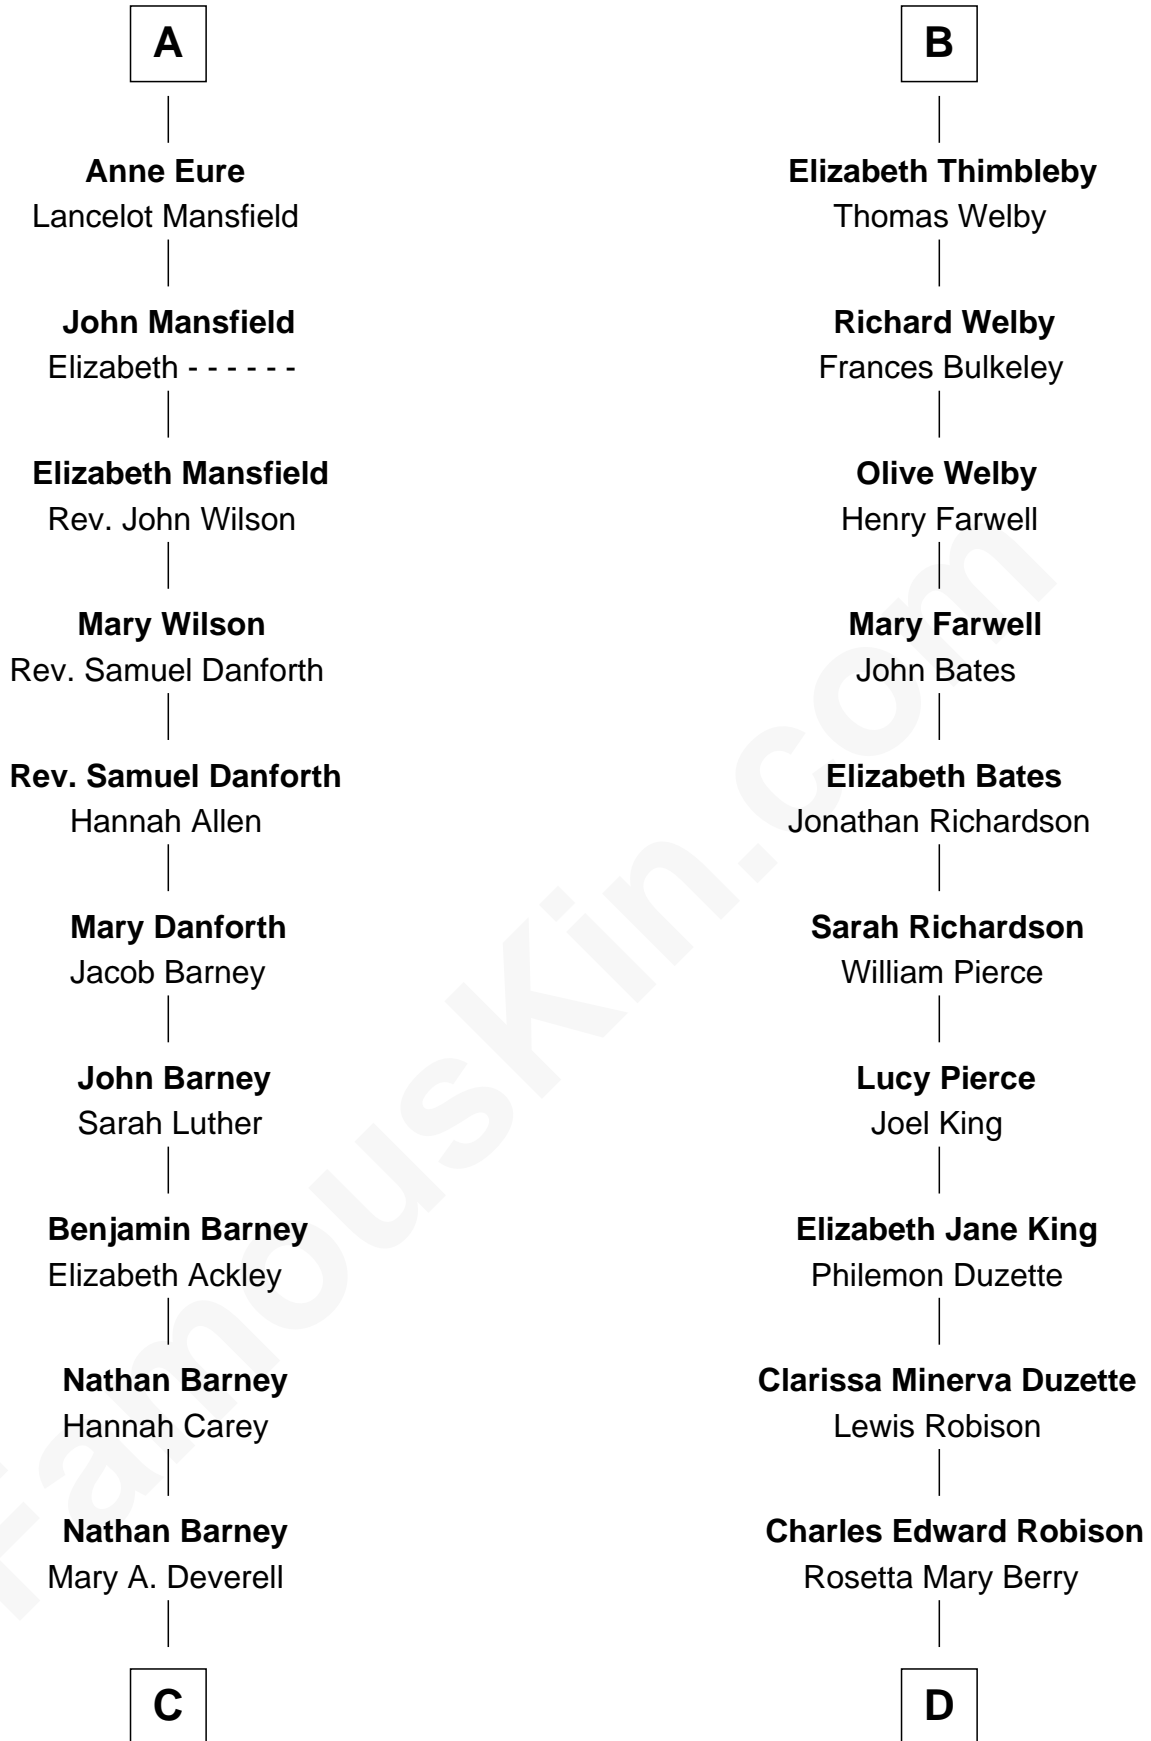

FamousKin.com Relationship Chart of

Elizabeth Montgomery

TV Actress - "Bewitched"

19th cousin of

Mitt Romney

70th Governor of Massachusetts

C

Mary Weed Barney

Henry Montgomery

Henry Montgomery

Elizabeth Bryan Allen

Elizabeth Montgomey

TV Actress - "Bewitched"

D

Alma Luella Robison

Harold Arundel LaFount

Lenore Emily LaFount

George Wilcken Romney

Mitt Romney

70th Governor of Massachusetts

FamousKin.com