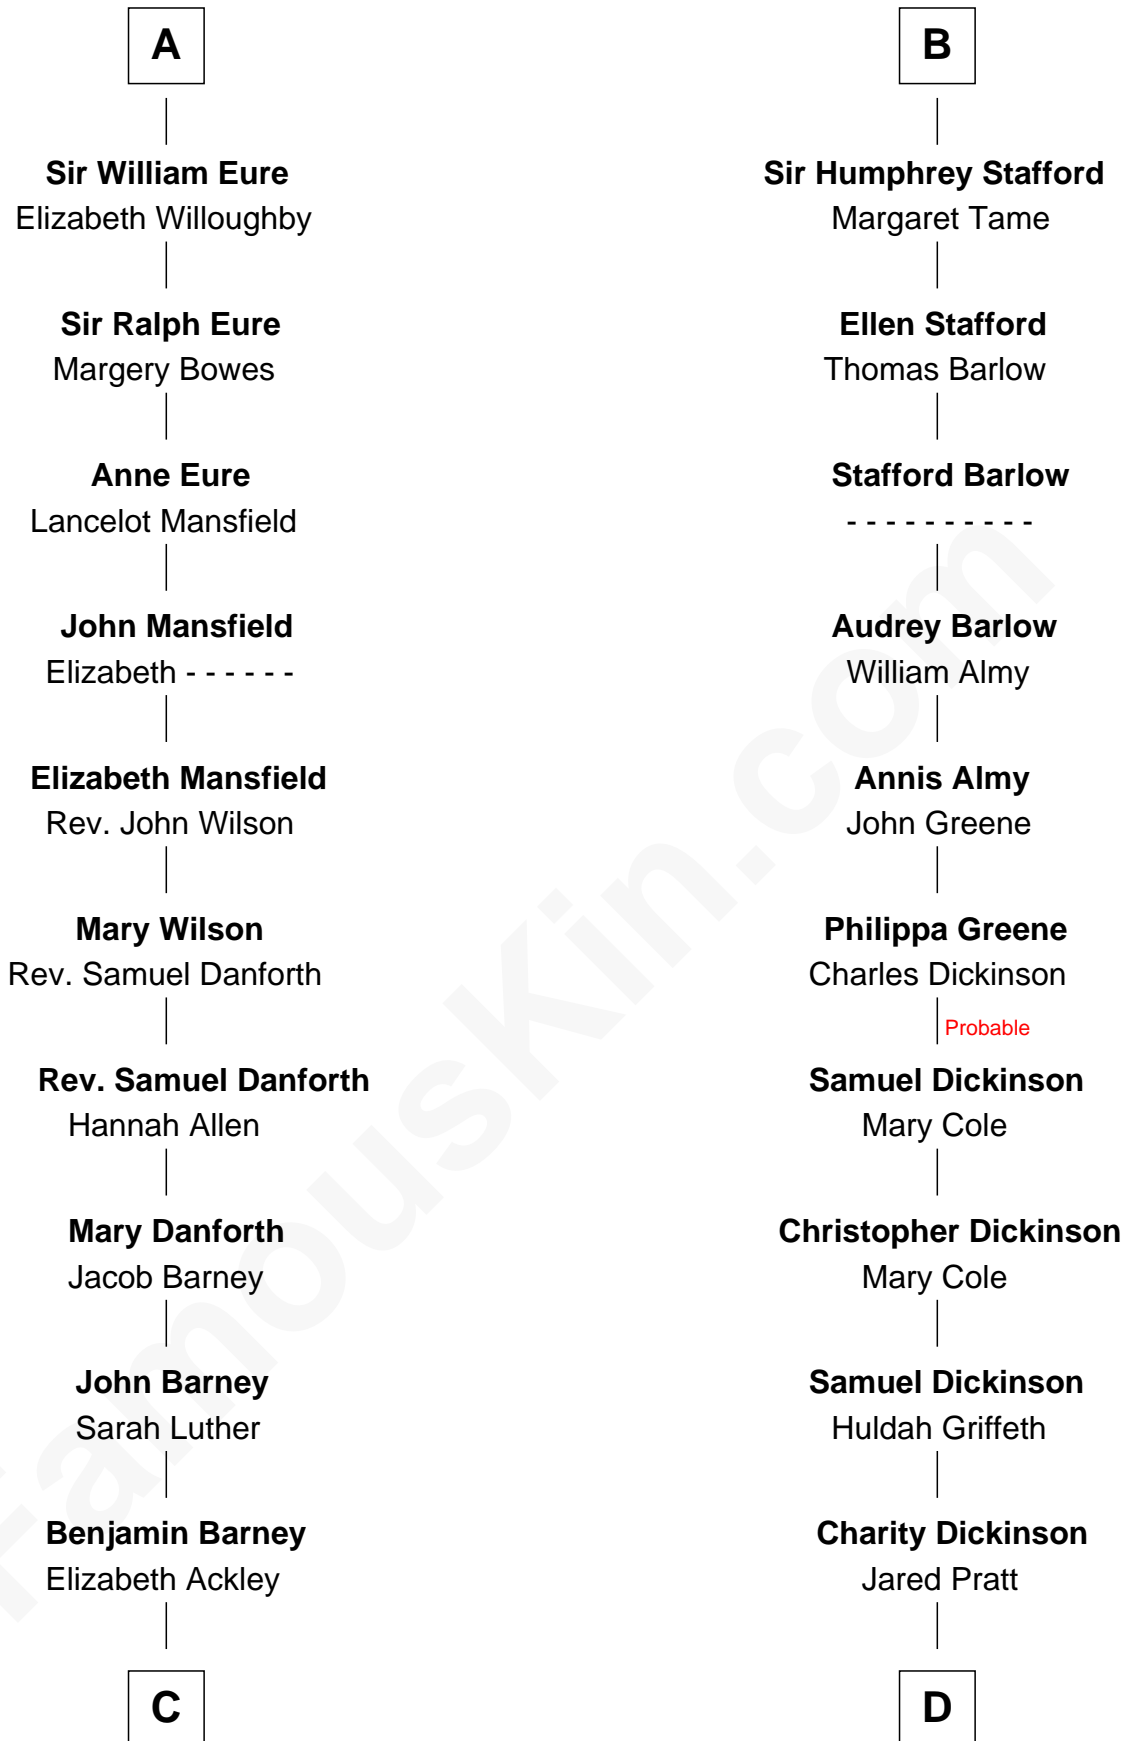

**FamousKin.com**  
**Relationship Chart of**  
**Elizabeth Montgomery**  
*TV Actress - "Bewitched"*

**20th cousin 1 time removed of**  
**George Romney**  
*43rd Governor of Michigan*

**C**

**Nathan Barney**  
Hannah Carey

**Nathan Barney**  
Mary A. Deverell

**Mary Weed Barney**  
Henry Montgomery

**Henry Montgomery**  
Elizabeth Bryan Allen

**Elizabeth Montgomery**  
*TV Actress - "Bewitched"*

**D**

**Parley Parker Pratt**  
Mary Woods

**Helaman Pratt**  
Anna Johanna Dorothy Wilcken

**Anna Amelia Pratt**  
Gaskell Samuel Romney

**George Romney**  
*43rd Governor of Michigan*