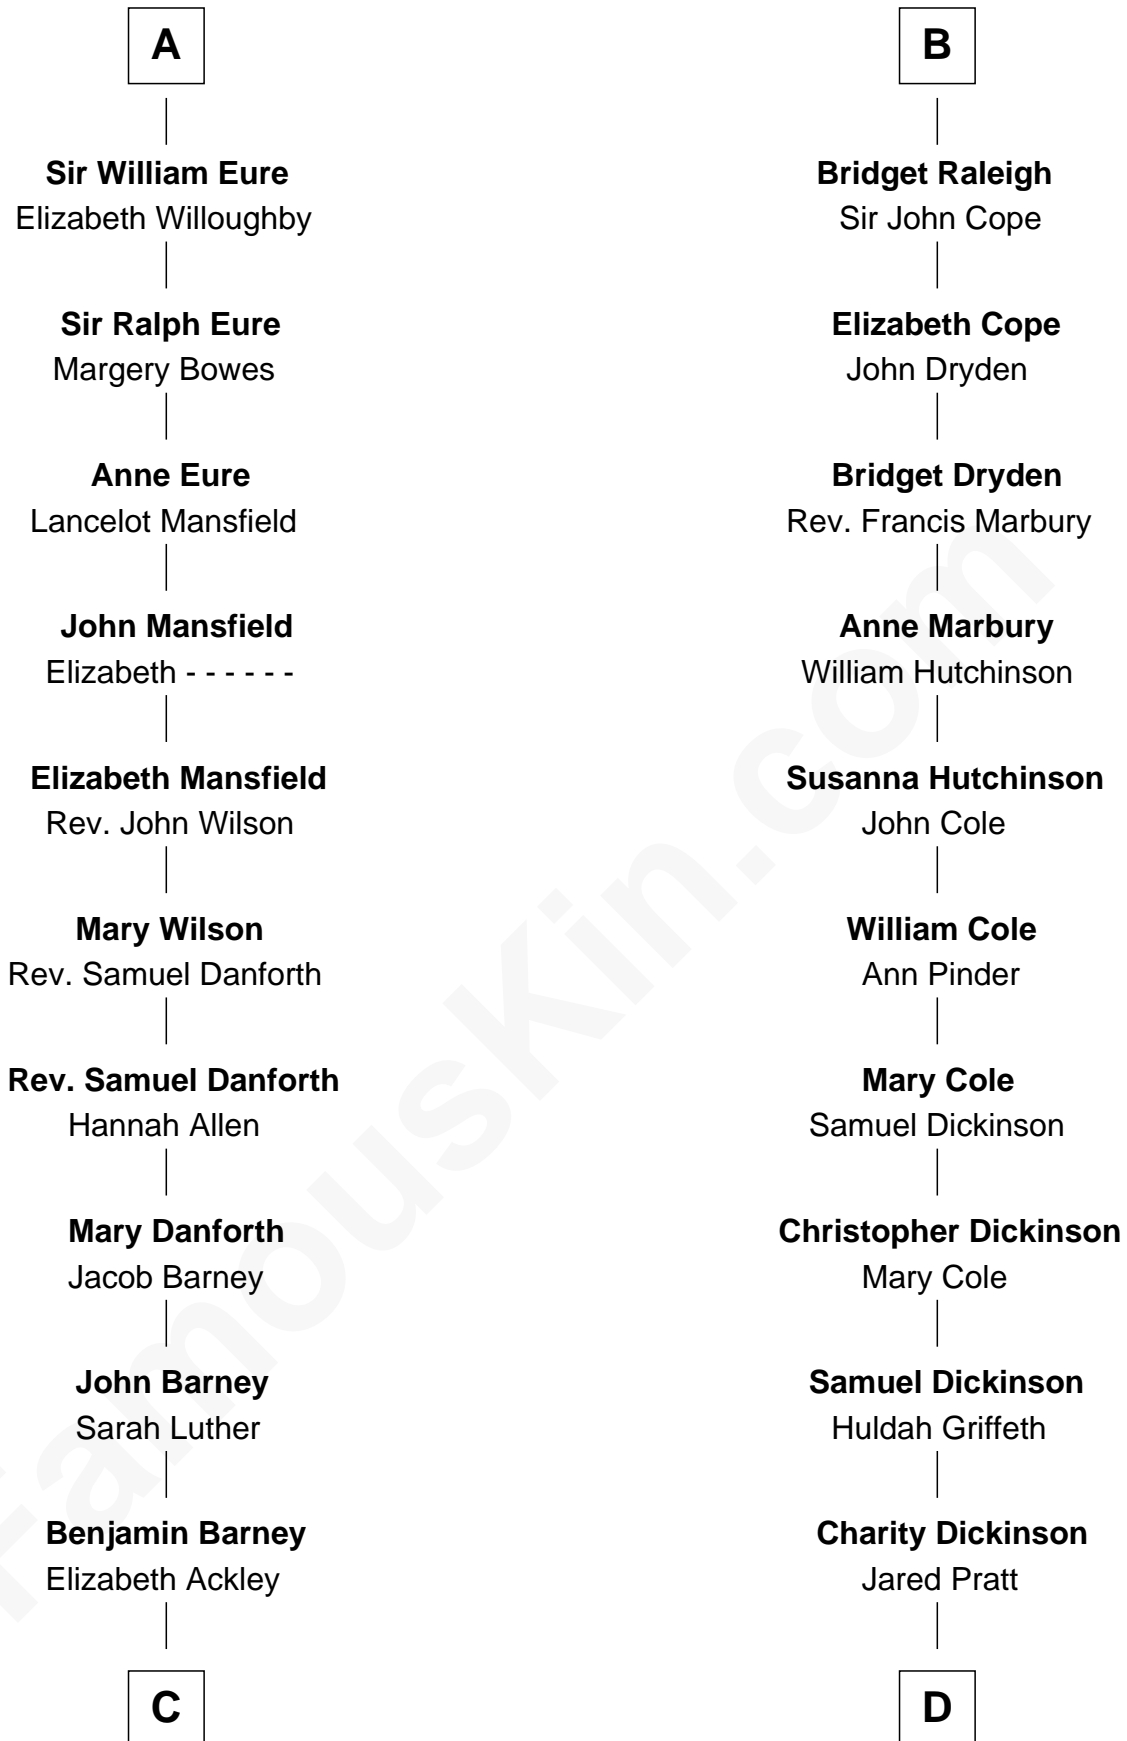

**FamousKin.com**  
**Relationship Chart of**  
**Elizabeth Montgomery**  
*TV Actress - "Bewitched"*

**20th cousin 1 time removed of**  
**George Romney**  
*43rd Governor of Michigan*

**C**

**Nathan Barney**  
Hannah Carey

**Nathan Barney**  
Mary A. Deverell

**Mary Weed Barney**  
Henry Montgomery

**Henry Montgomery**  
Elizabeth Bryan Allen

**Elizabeth Montgomery**  
*TV Actress - "Bewitched"*

**D**

**Parley Parker Pratt**  
Mary Woods

**Helaman Pratt**  
Anna Johanna Dorothy Wilcken

**Anna Amelia Pratt**  
Gaskell Samuel Romney

**George Romney**  
*43rd Governor of Michigan*