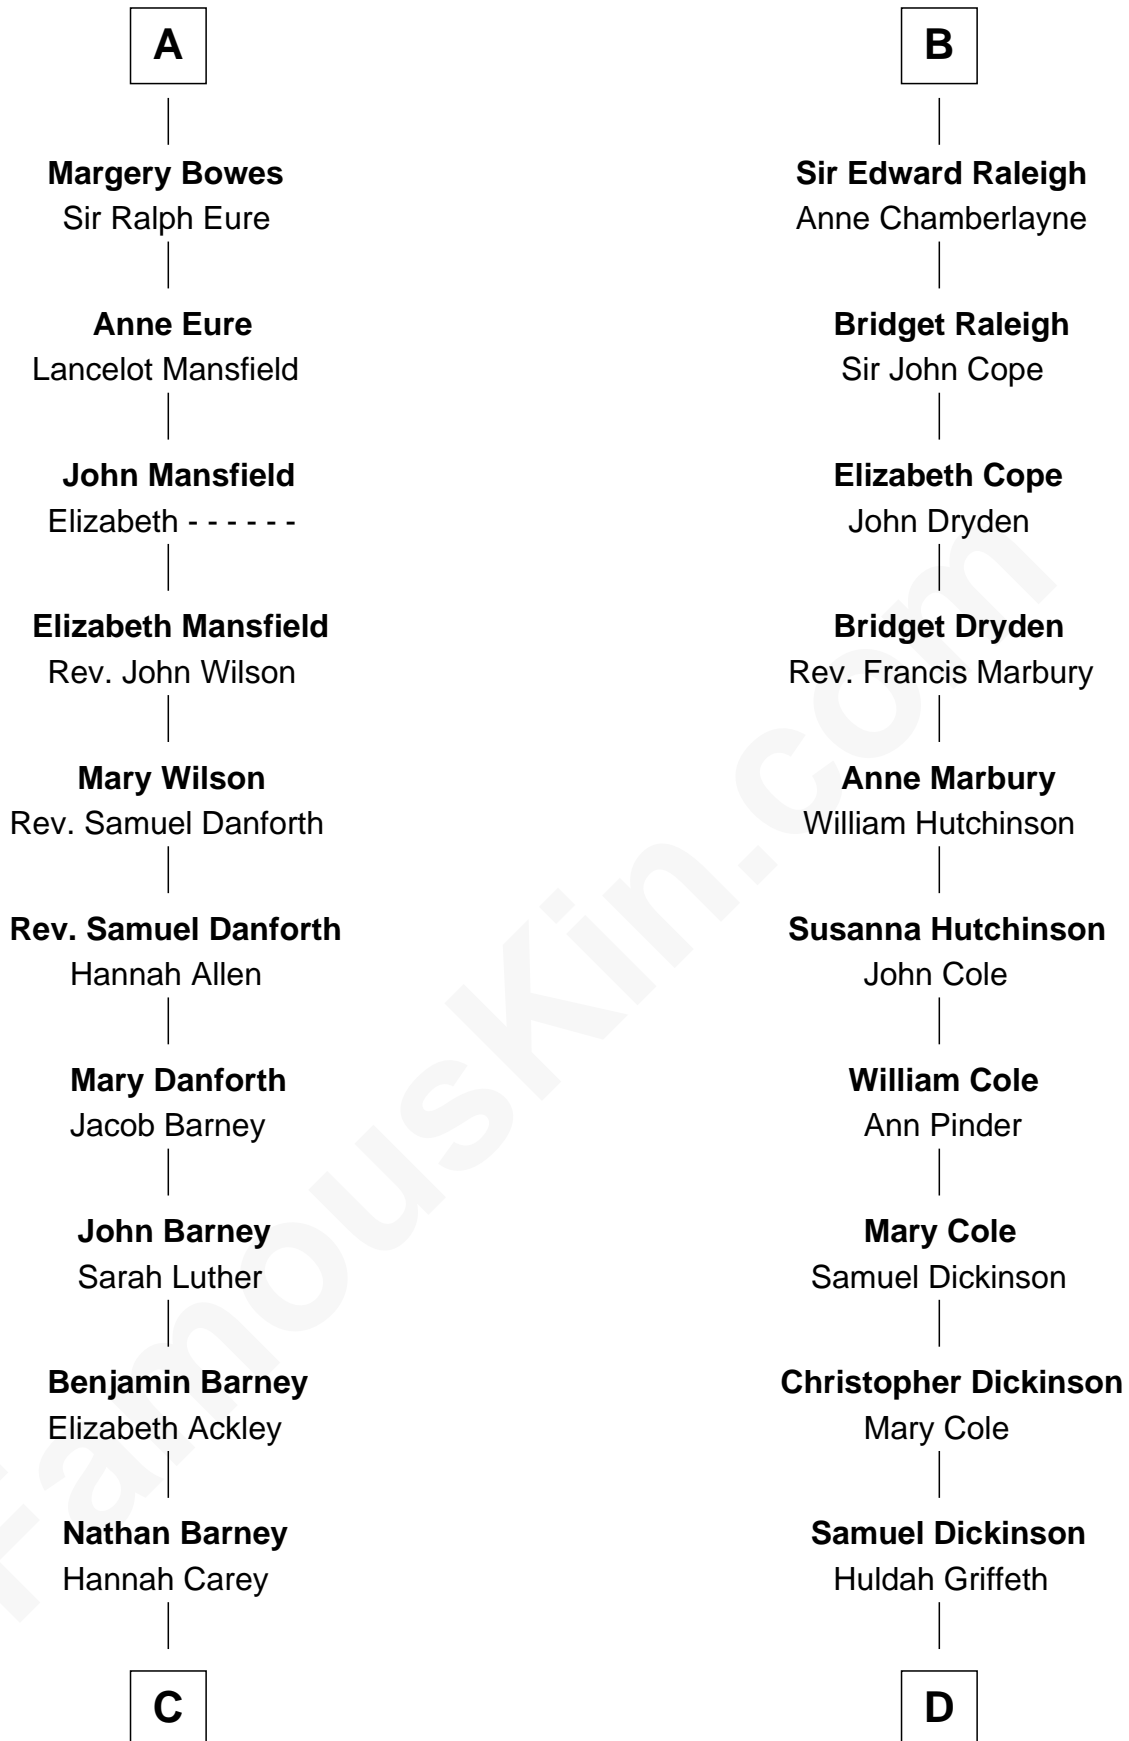

FamousKin.com
Relationship Chart of
Elizabeth Montgomery
TV Actress - "Bewitched"

20th cousin 1 time removed of
George Romney
43rd Governor of Michigan

Sir Hugh I de Audley
 Iseult de Mortimer

C

Nathan Barney
Mary A. Deverell

Mary Weed Barney
Henry Montgomery

Henry Montgomery
Elizabeth Bryan Allen

Elizabeth Montgomery
TV Actress - "Bewitched"

D

Charity Dickinson
Jared Pratt

Parley Parker Pratt
Mary Woods

Helaman Pratt
Anna Johanna Dorothy Wilcken

Anna Amelia Pratt
Gaskell Samuel Romney

George Romney
43rd Governor of Michigan