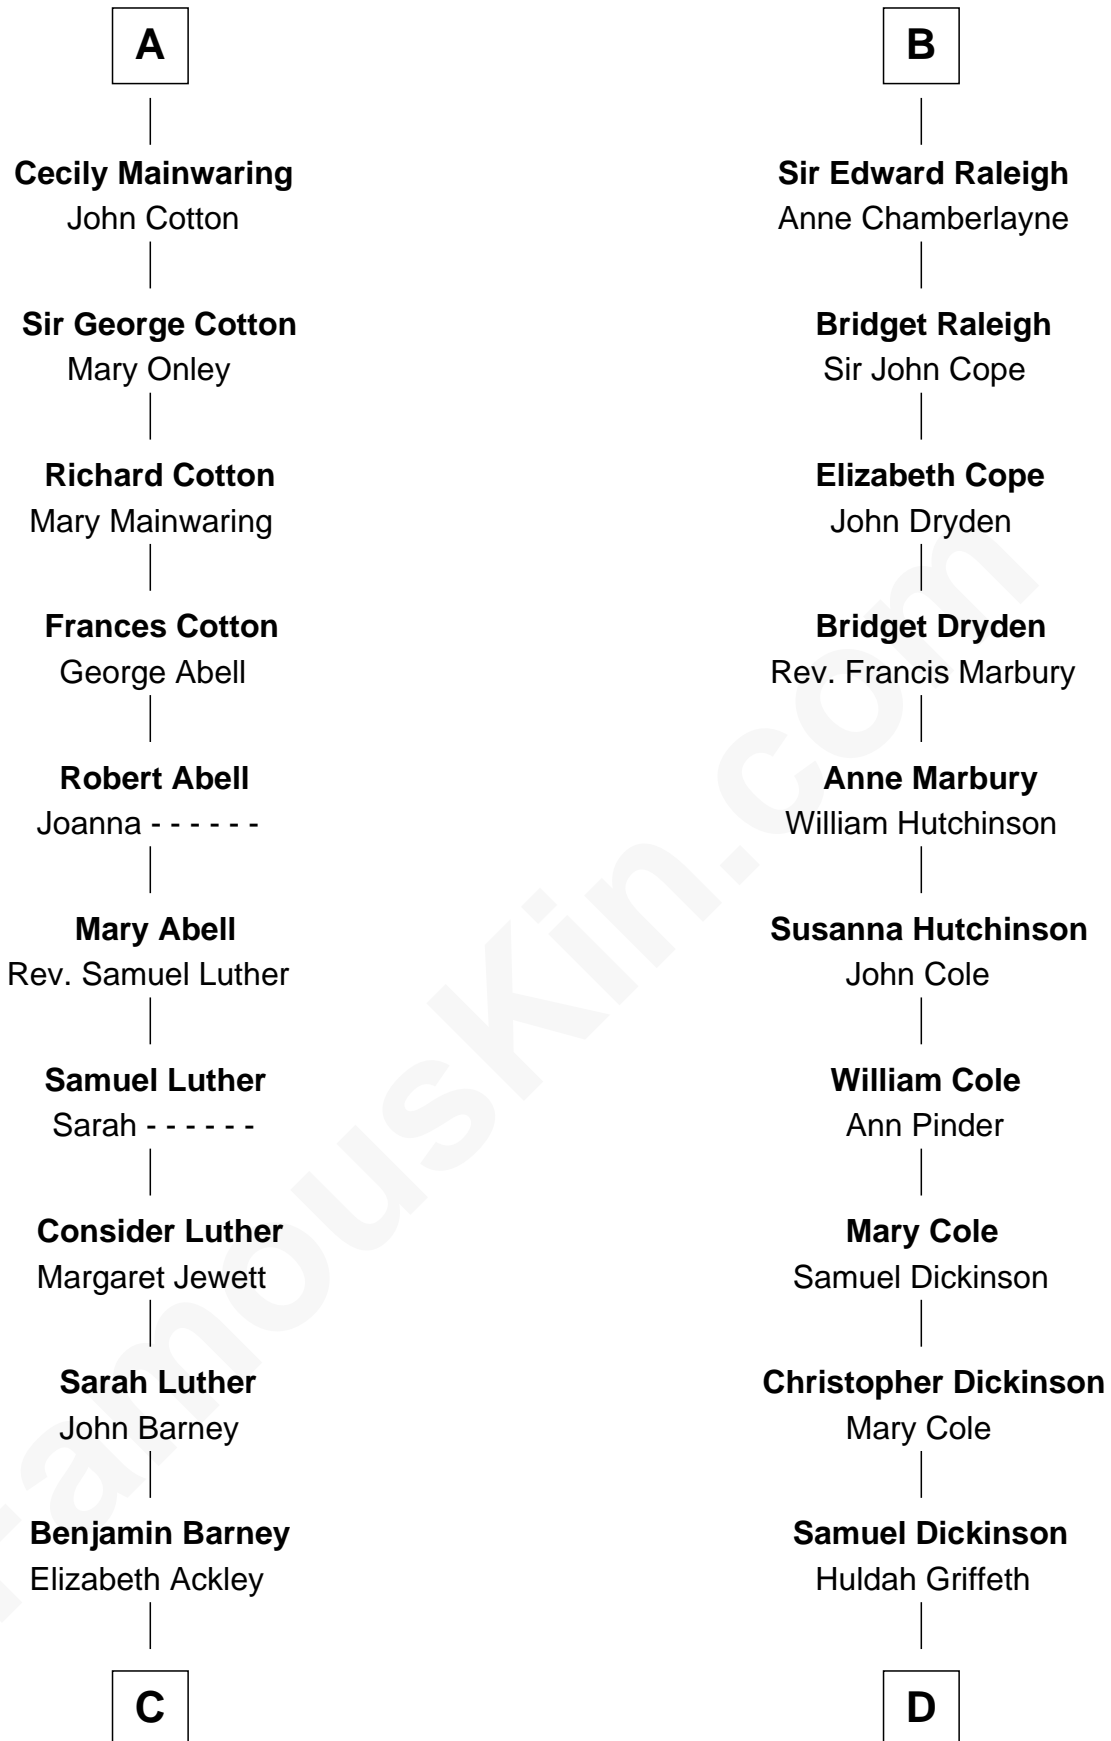

FamousKin.com Relationship Chart of

Elizabeth Montgomery

TV Actress - "Bewitched"

21st cousin of

George Romney

43rd Governor of Michigan

Sir Hugh le Despencer

Isabella de Beauchamp

Sir Thomas Greene

Elizabeth Greene

William Raleigh

Sir Edward Raleigh

Margaret Verney

B

C

Nathan Barney
Hannah Carey

Nathan Barney
Mary A. Deverell

Mary Weed Barney
Henry Montgomery

Henry Montgomery
Elizabeth Bryan Allen

Elizabeth Montgomery
TV Actress - "Bewitched"

D

Charity Dickinson
Jared Pratt

Parley Parker Pratt
Mary Woods

Helaman Pratt
Anna Johanna Dorothy Wilcken

Anna Amelia Pratt
Gaskell Samuel Romney

George Romney
43rd Governor of Michigan

FamousKin.com