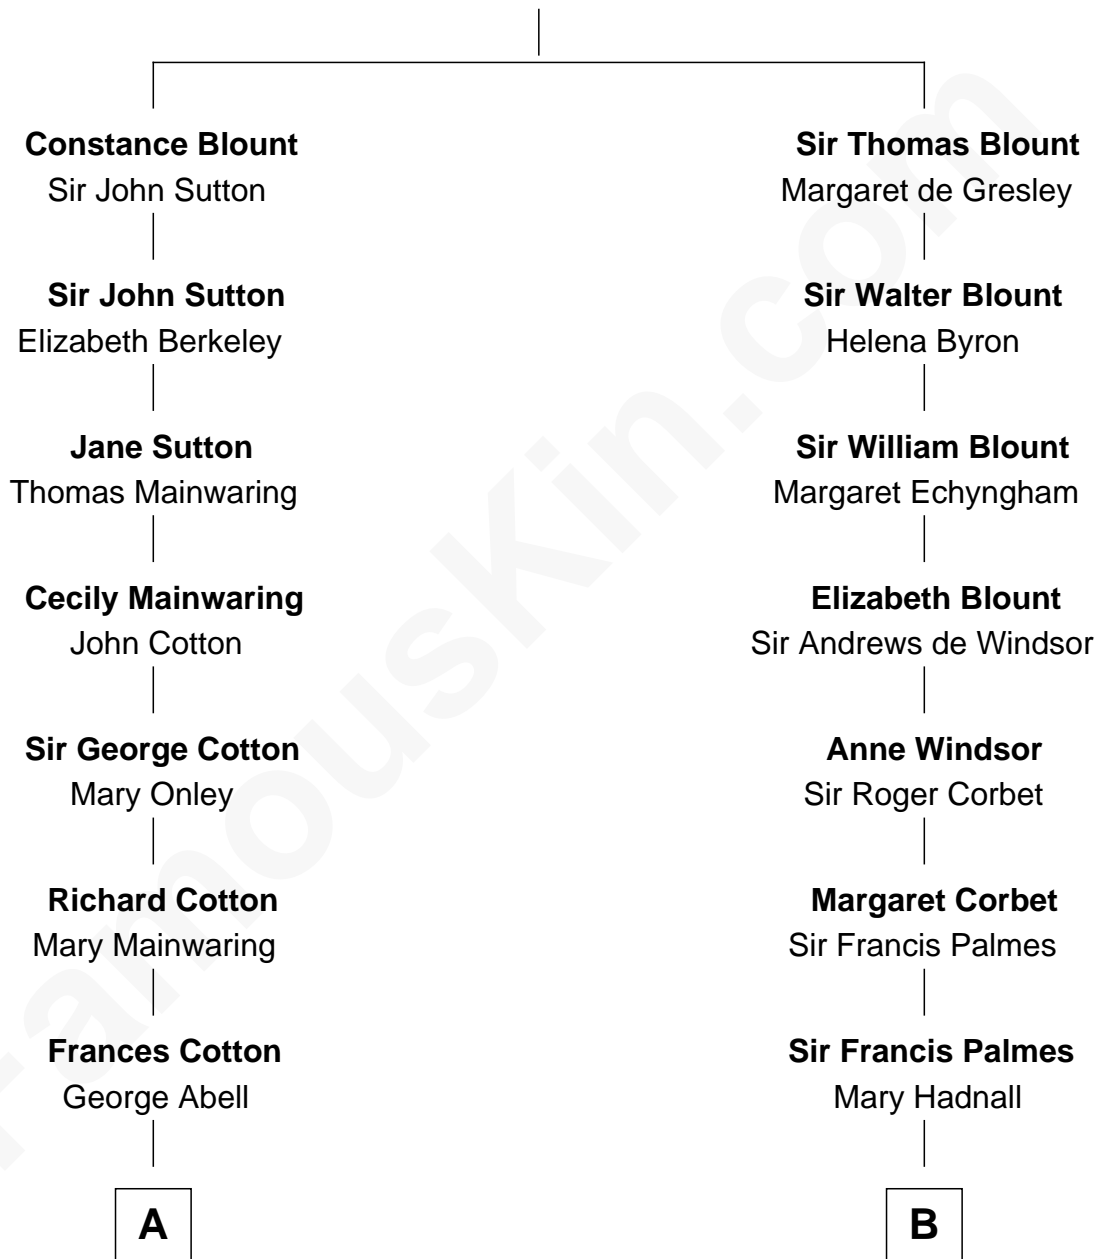

FamousKin.com Relationship Chart of

Elizabeth Montgomery

TV Actress - "Bewitched"

17th cousin 1 time removed of

Nelson Rockefeller

41st U.S. Vice-President

Sir Walter Blount

Sancha de Ayala

C

John Davison Rockefeller

Abby Greene Aldrich

Nelson Rockefeller

41st U.S. Vice-President

FamousKin.com