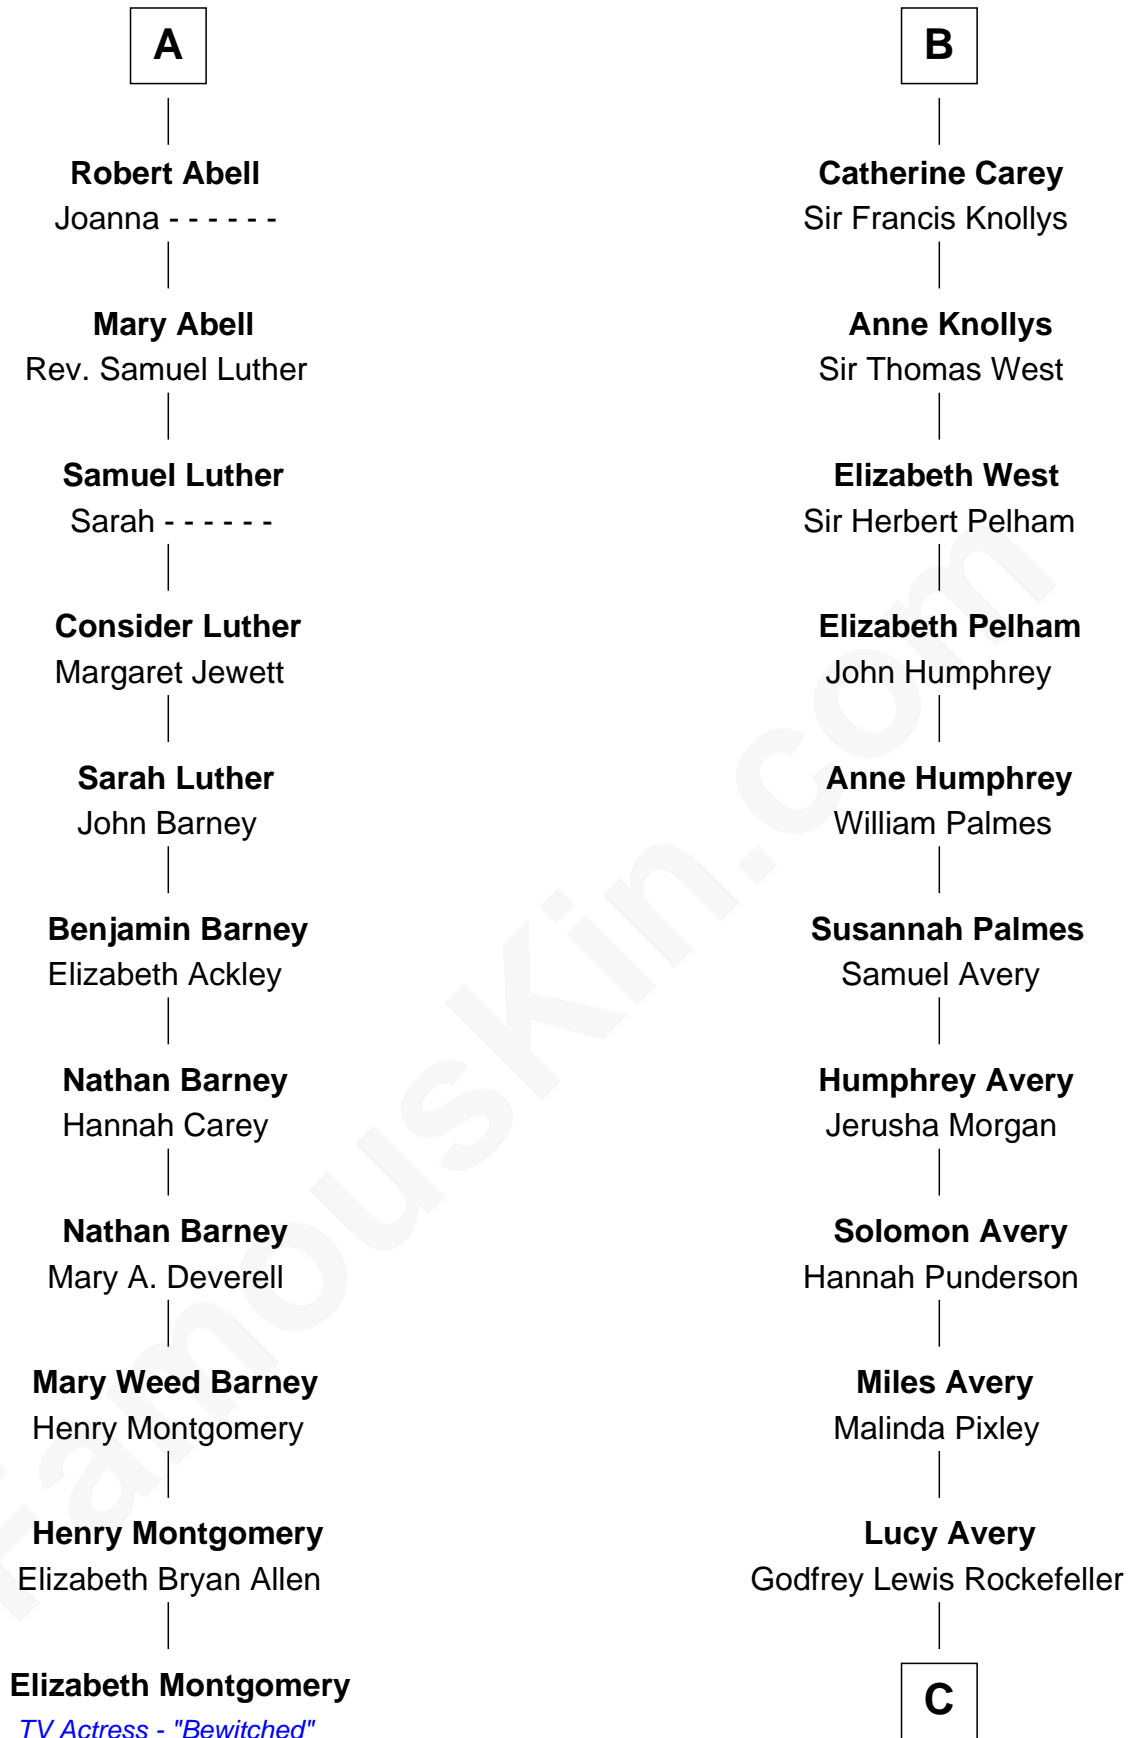

FamousKin.com
Relationship Chart of
Elizabeth Montgomery
TV Actress - "Bewitched"

17th cousin 3 times removed of

Nelson Rockefeller
41st U.S. Vice-President

C

William Avery Rockefeller

Eliza Davison

John Davison Rockefeller

Laura Celestia Spelman

John Davison Rockefeller

Abby Greene Aldrich

Nelson Rockefeller

41st U.S. Vice-President

FamousKin.com