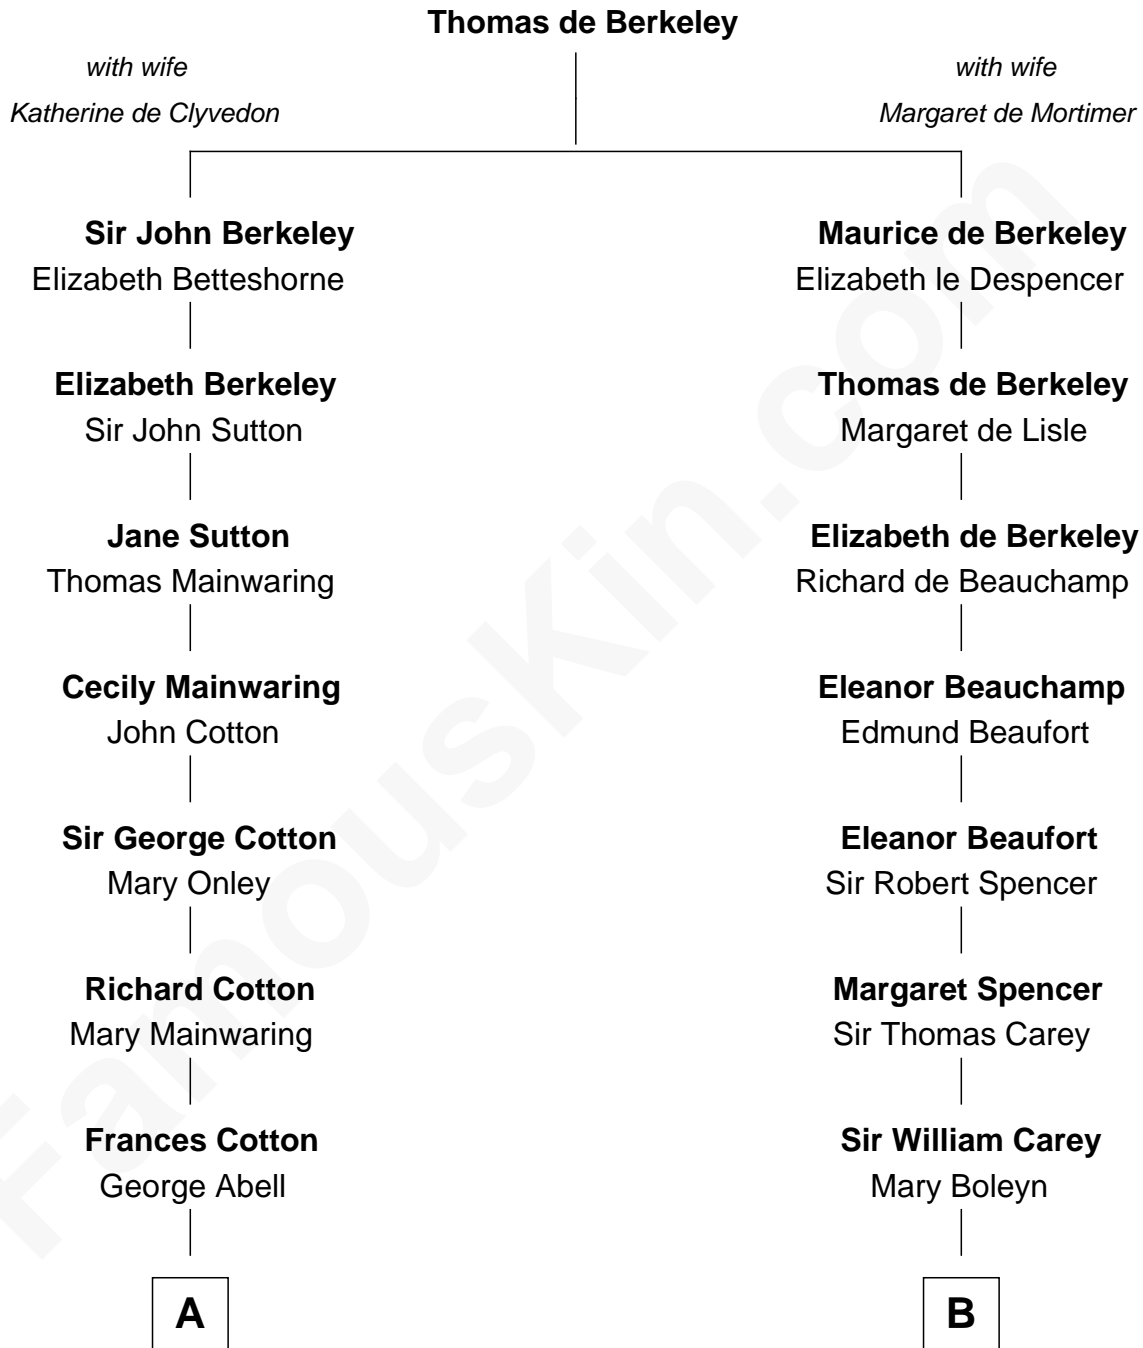

FamousKin.com
Relationship Chart of
Elizabeth Montgomery
TV Actress - "Bewitched"

17th cousin 3 times removed of

Nelson Rockefeller
41st U.S. Vice-President

C

William Avery Rockefeller

Eliza Davison

John Davison Rockefeller

Laura Celestia Spelman

John Davison Rockefeller

Abby Greene Aldrich

Nelson Rockefeller

41st U.S. Vice-President

FamousKin.com