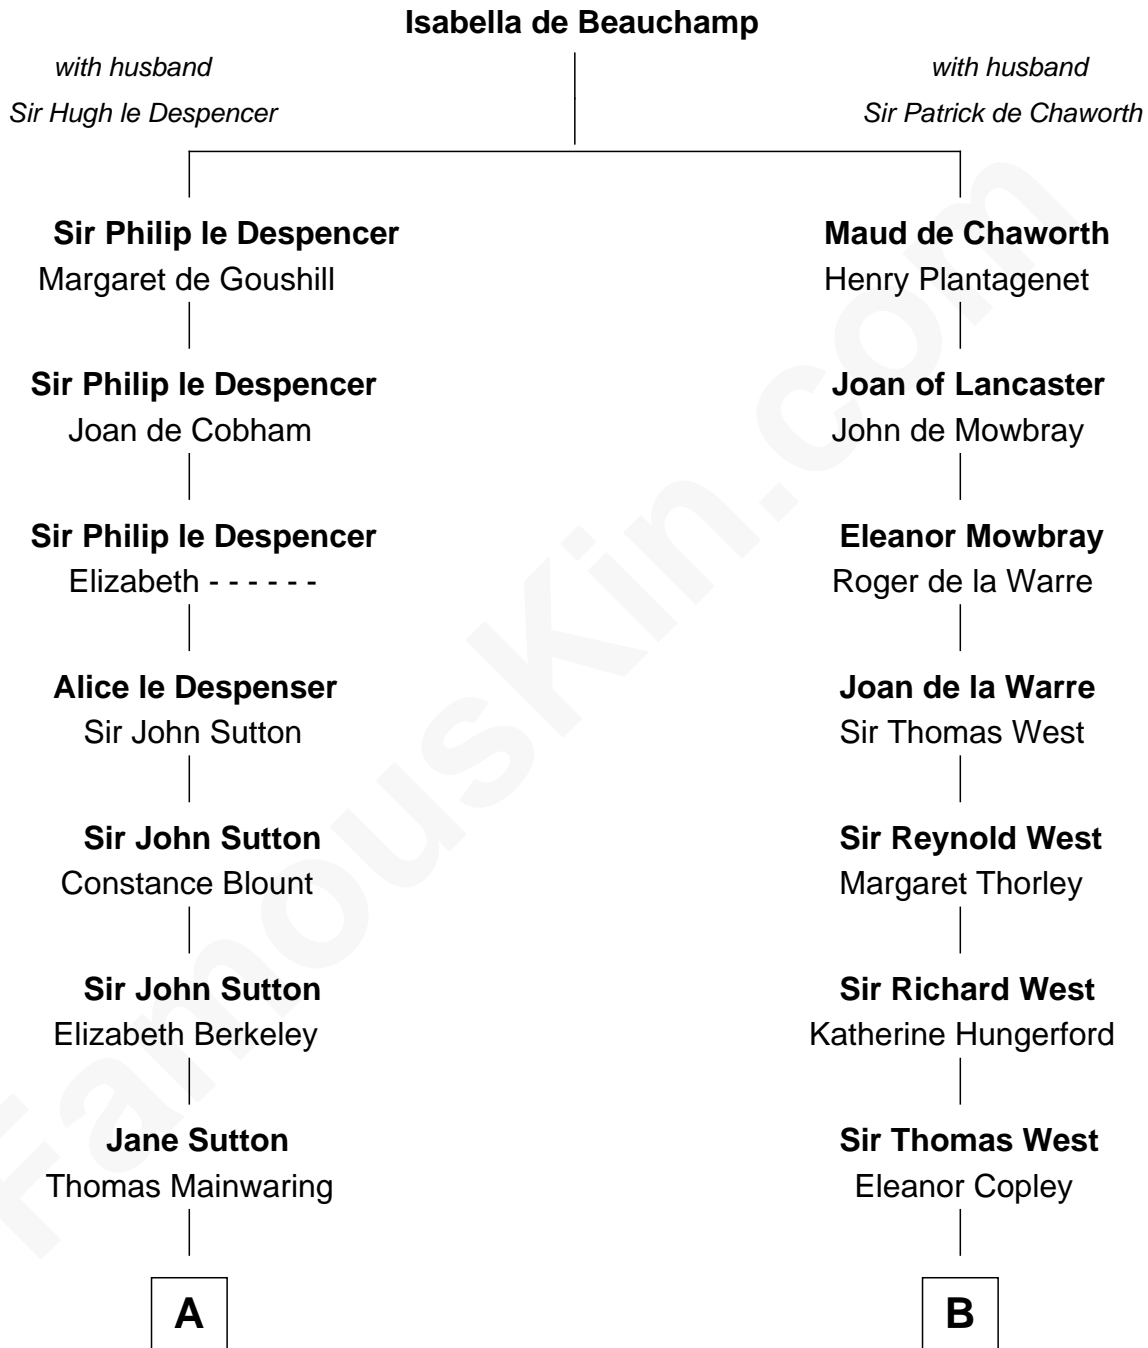

# FamousKin.com Relationship Chart of

**Elizabeth Montgomery**

*TV Actress - "Bewitched"*

21st cousin of

**Nelson Rockefeller**

*41st U.S. Vice-President*

**C**

**Nathan Barney**  
Hannah Carey

**Nathan Barney**  
Mary A. Deverell

**Mary Weed Barney**  
Henry Montgomery

**Henry Montgomery**  
Elizabeth Bryan Allen

**Elizabeth Montgomery**  
*TV Actress - "Bewitched"*

**D**

**Lucy Avery**  
Godfrey Lewis Rockefeller

**William Avery Rockefeller**  
Eliza Davison

**John Davison Rockefeller**  
Laura Celestia Spelman

**John Davison Rockefeller**  
Abby Greene Aldrich

**Nelson Rockefeller**  
*41st U.S. Vice-President*

FamousKin.com