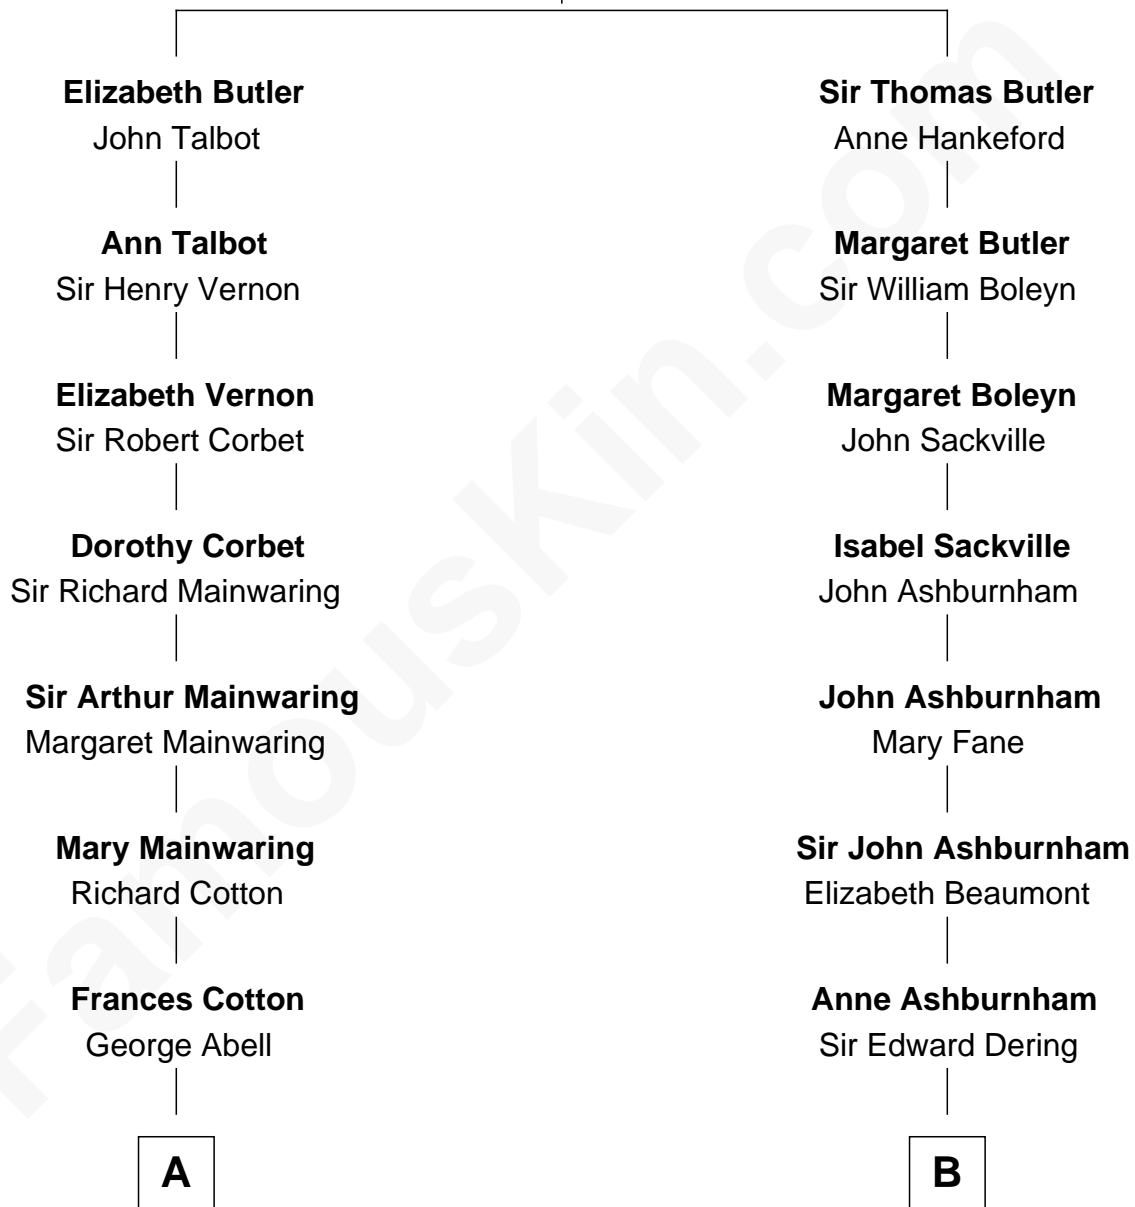

FamousKin.com Relationship Chart of

Elizabeth Montgomery

TV Actress - "Bewitched"

17th cousin of

Camilla Parker Bowles

Queen Consort of the United Kingdom

James Butler
Joan Beauchamp

Camilla Parker Bowles photo by [Agência Brasil](#) [\(CC BY 3.0 BRAZIL\)](#)