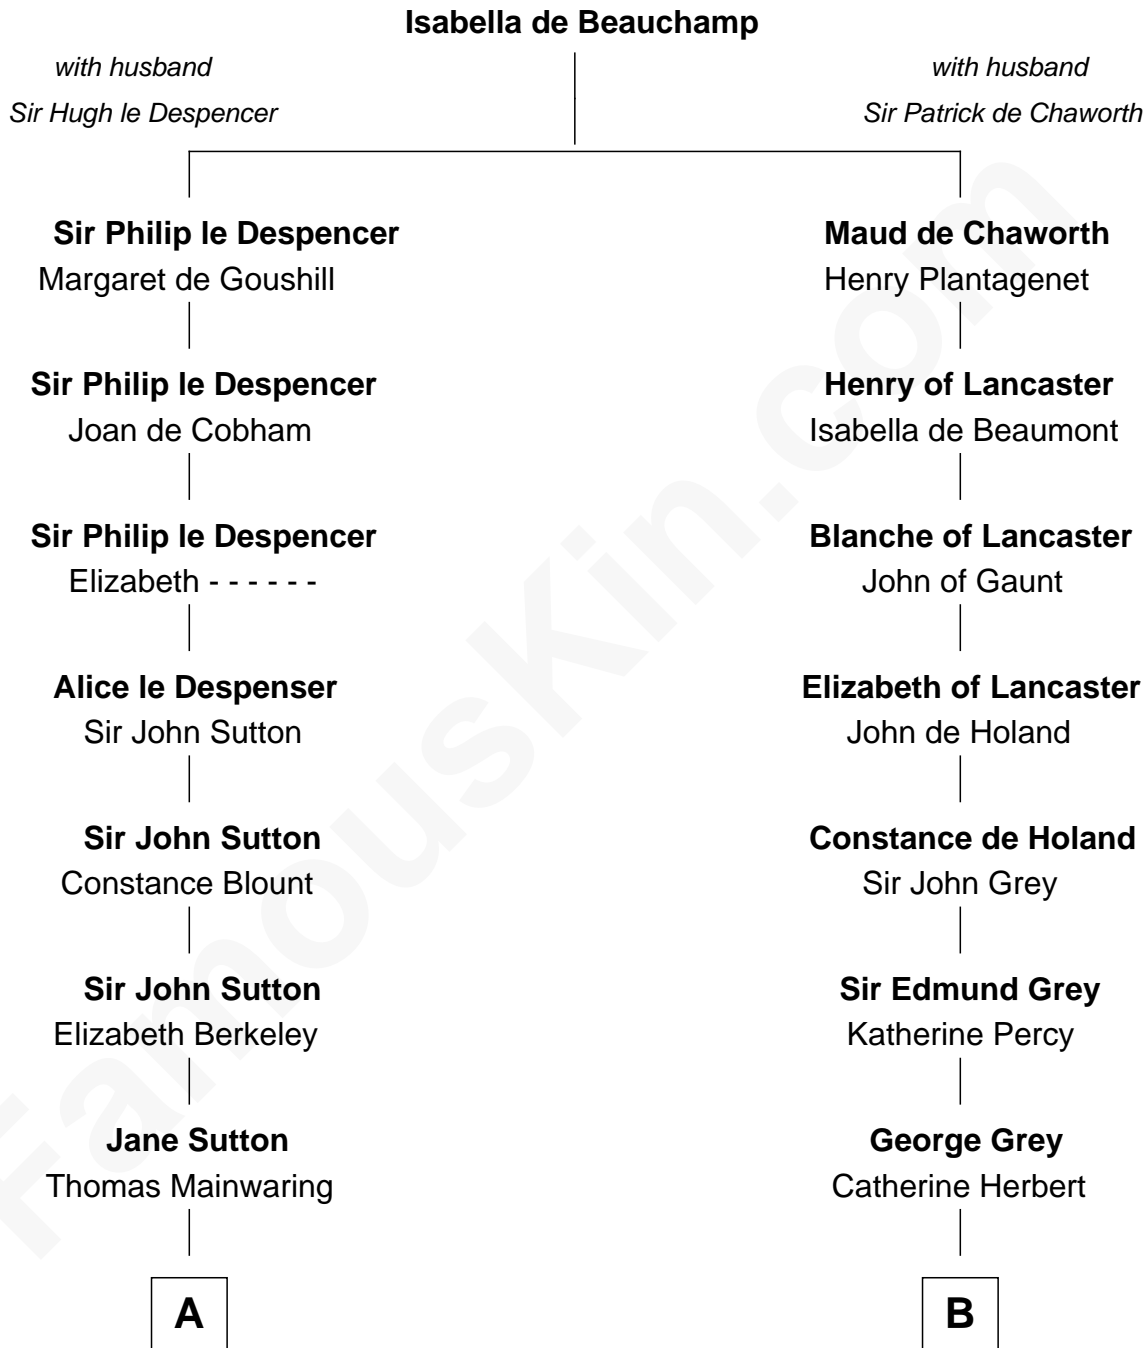

FamousKin.com
Relationship Chart of
Elizabeth Montgomery
TV Actress - "Bewitched"

21st cousin of
Camilla Parker Bowles
Queen Consort of the United Kingdom

C

Nathan Barney
Hannah Carey

Nathan Barney
Mary A. Deverell

Mary Weed Barney
Henry Montgomery

Henry Montgomery
Elizabeth Bryan Allen

Elizabeth Montgomery
TV Actress - "Bewitched"

D

William Coutts Keppel
Sophia Mary McNab

George Keppel
Alice Frederica Edmonstone

Sonia Rosemary Keppel
Roland Calvert Cubitt