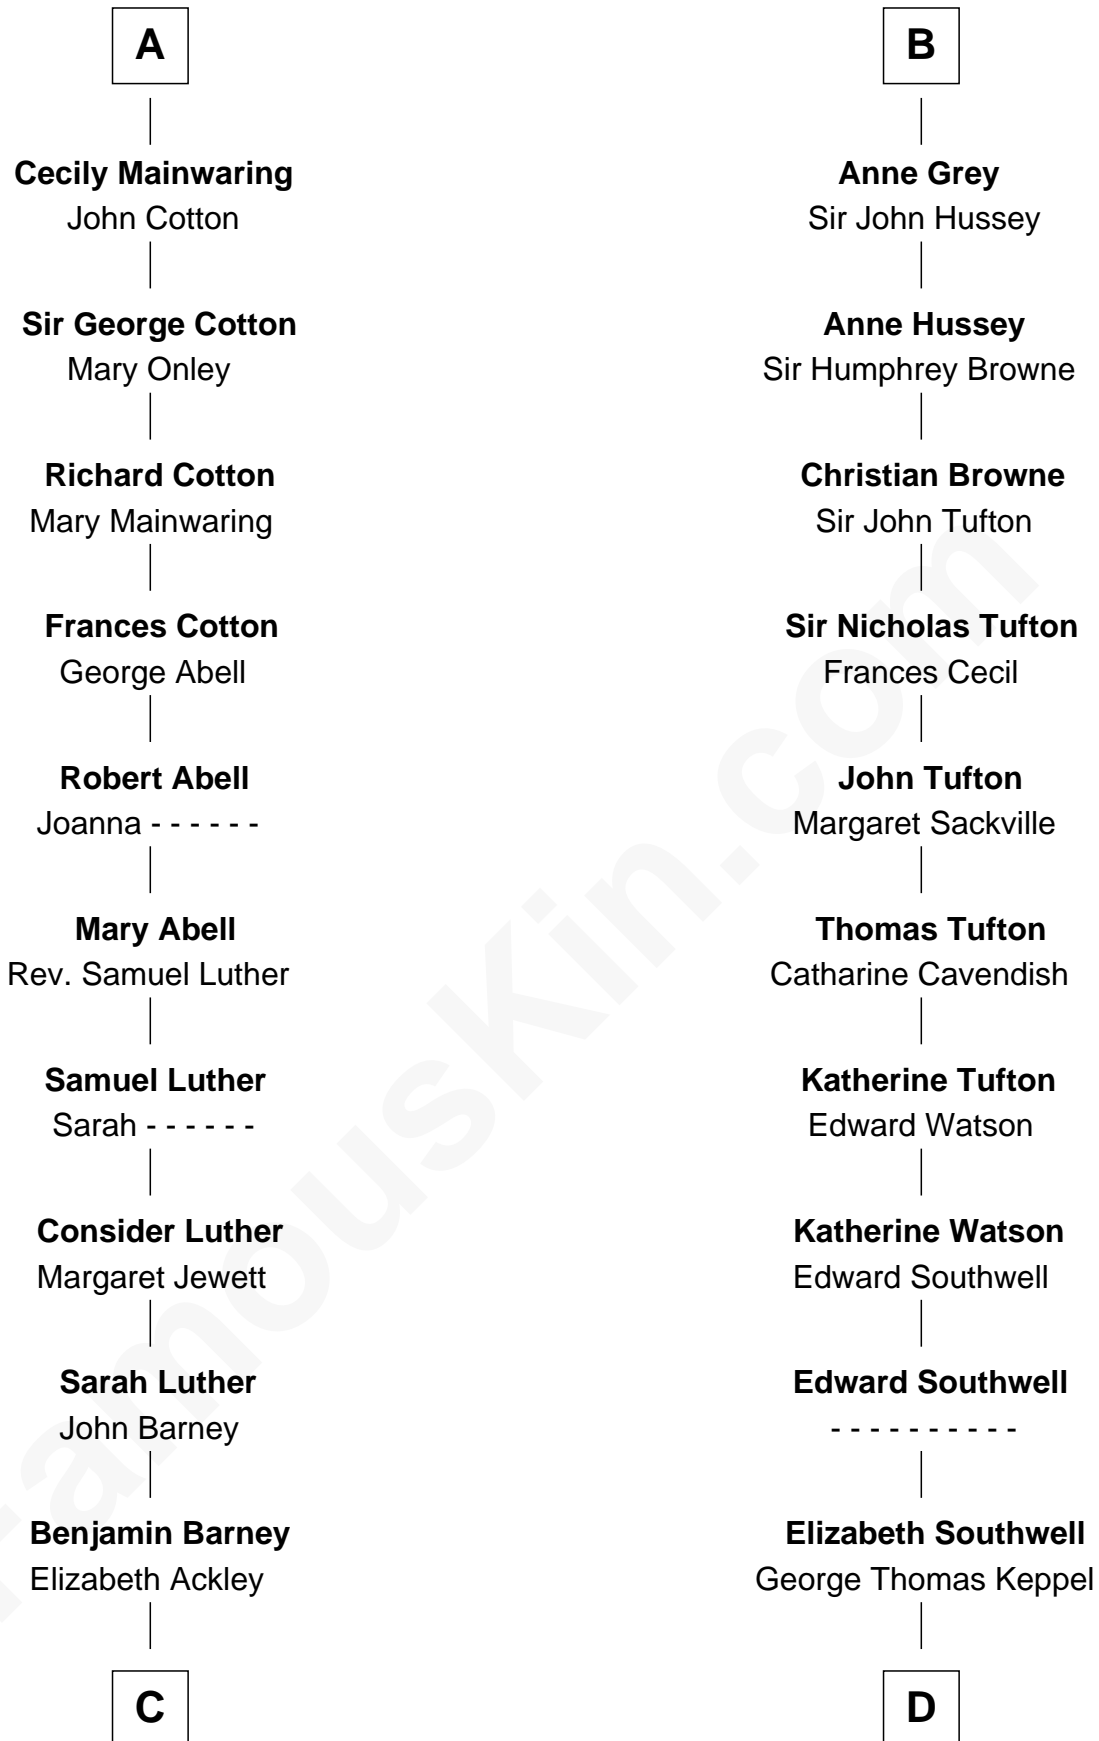

FamousKin.com
Relationship Chart of
Elizabeth Montgomery
TV Actress - "Bewitched"

21st cousin of
Camilla Parker Bowles
Queen Consort of the United Kingdom

C

Nathan Barney
Hannah Carey

Nathan Barney
Mary A. Deverell

Mary Weed Barney
Henry Montgomery

Henry Montgomery
Elizabeth Bryan Allen

Elizabeth Montgomery
TV Actress - "Bewitched"

D

William Coutts Keppel
Sophia Mary McNab

George Keppel
Alice Frederica Edmonstone

Sonia Rosemary Keppel
Roland Calvert Cubitt