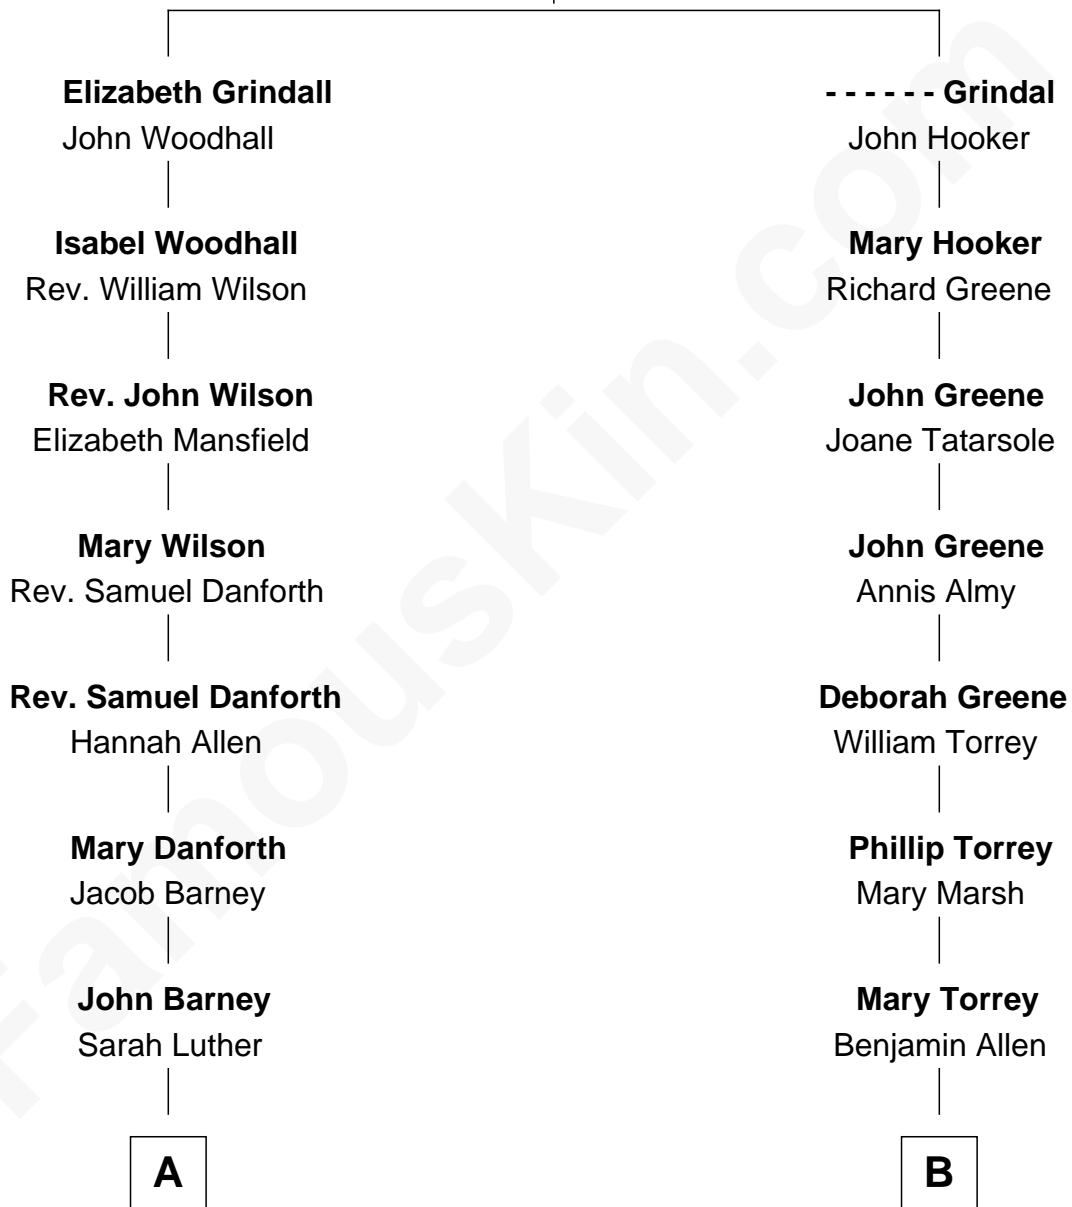

**FamousKin.com**  
**Relationship Chart of**  
**Elizabeth Montgomery**  
*TV Actress - "Bewitched"*

12th cousin 1 time removed of

**Raquel Welch**  
*Movie Actress*

**William Grindall**

-----

**A**

**Benjamin Barney**

Elizabeth Ackley

**Nathan Barney**

Hannah Carey

**Nathan Barney**

Mary A. Deverell

**Mary Weed Barney**

Henry Montgomery

**Henry Montgomery**

Elizabeth Bryan Allen

**Elizabeth Montgomery**

*TV Actress - "Bewitched"*

**B**

**Ziporah Allen**

George Robinson

**Nathan Robinson**

Abigail Perrin