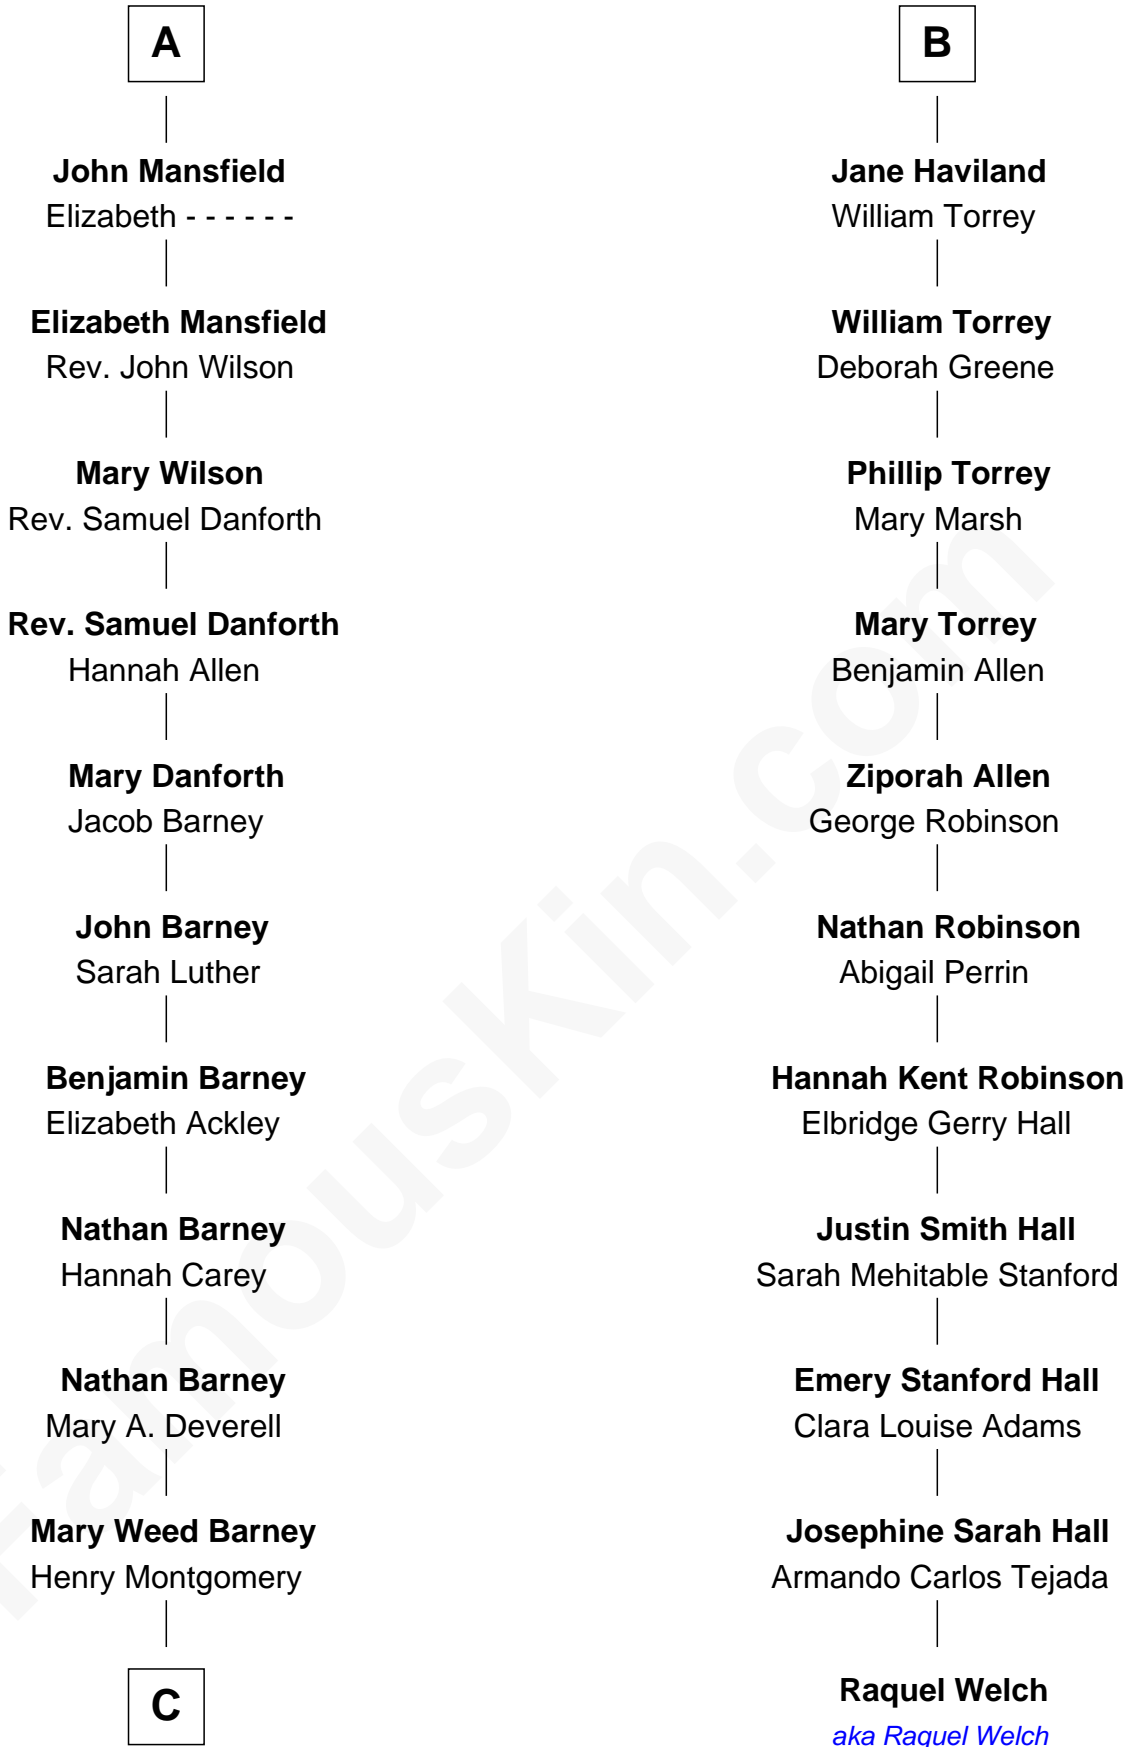

**FamousKin.com**  
**Relationship Chart of**  
**Elizabeth Montgomery**  
*TV Actress - "Bewitched"*

17th cousin 1 time removed of

**Raquel Welch**  
*Movie Actress*

**Sir Henry Percy**  
 Elizabeth Mortimer

C

Henry Montgomery  
Elizabeth Bryan Allen

Elizabeth Montgomery  
*TV Actress - "Bewitched"*

FamousKin.com